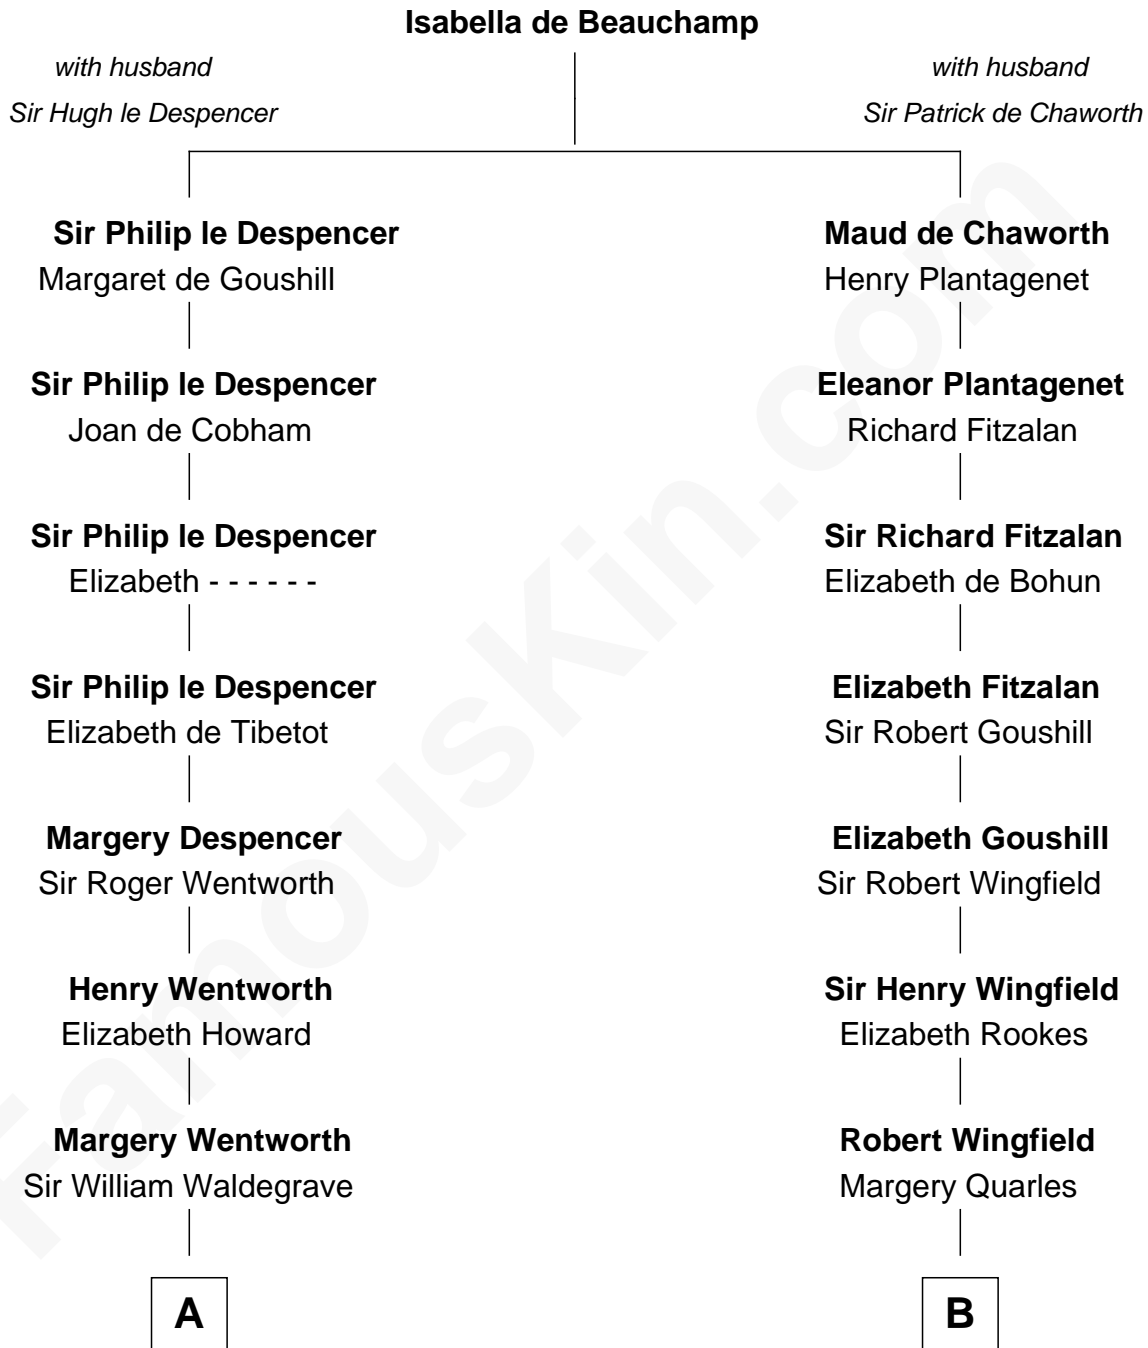

**FamousKin.com**  
**Relationship Chart of**  
**Maggie Gyllenhaal**  
*Movie Actress*

18th cousin 3 times removed of  
**Gloria Vanderbilt**  
*Fashion Designer*

**C**

**Anders Leonard Gyllenhaal**  
Selma Amanda Nelson

**Leonard Ephraim Gyllenhaal**  
Philo Pendleton

**Hugh Anders Gyllenhaal**  
Virginia Lowrie Childs

**Stephen Roark Gyllenhaal**  
Naomi Achs

**Maggie Gyllenhaal**  
*Movie Actress*

**D**

**Reginald Claypoole Vanderbilt**  
Gloria Maria Mercedes Morgan

**Gloria Vanderbilt**  
*Fashion Designer*

FamousKin.com