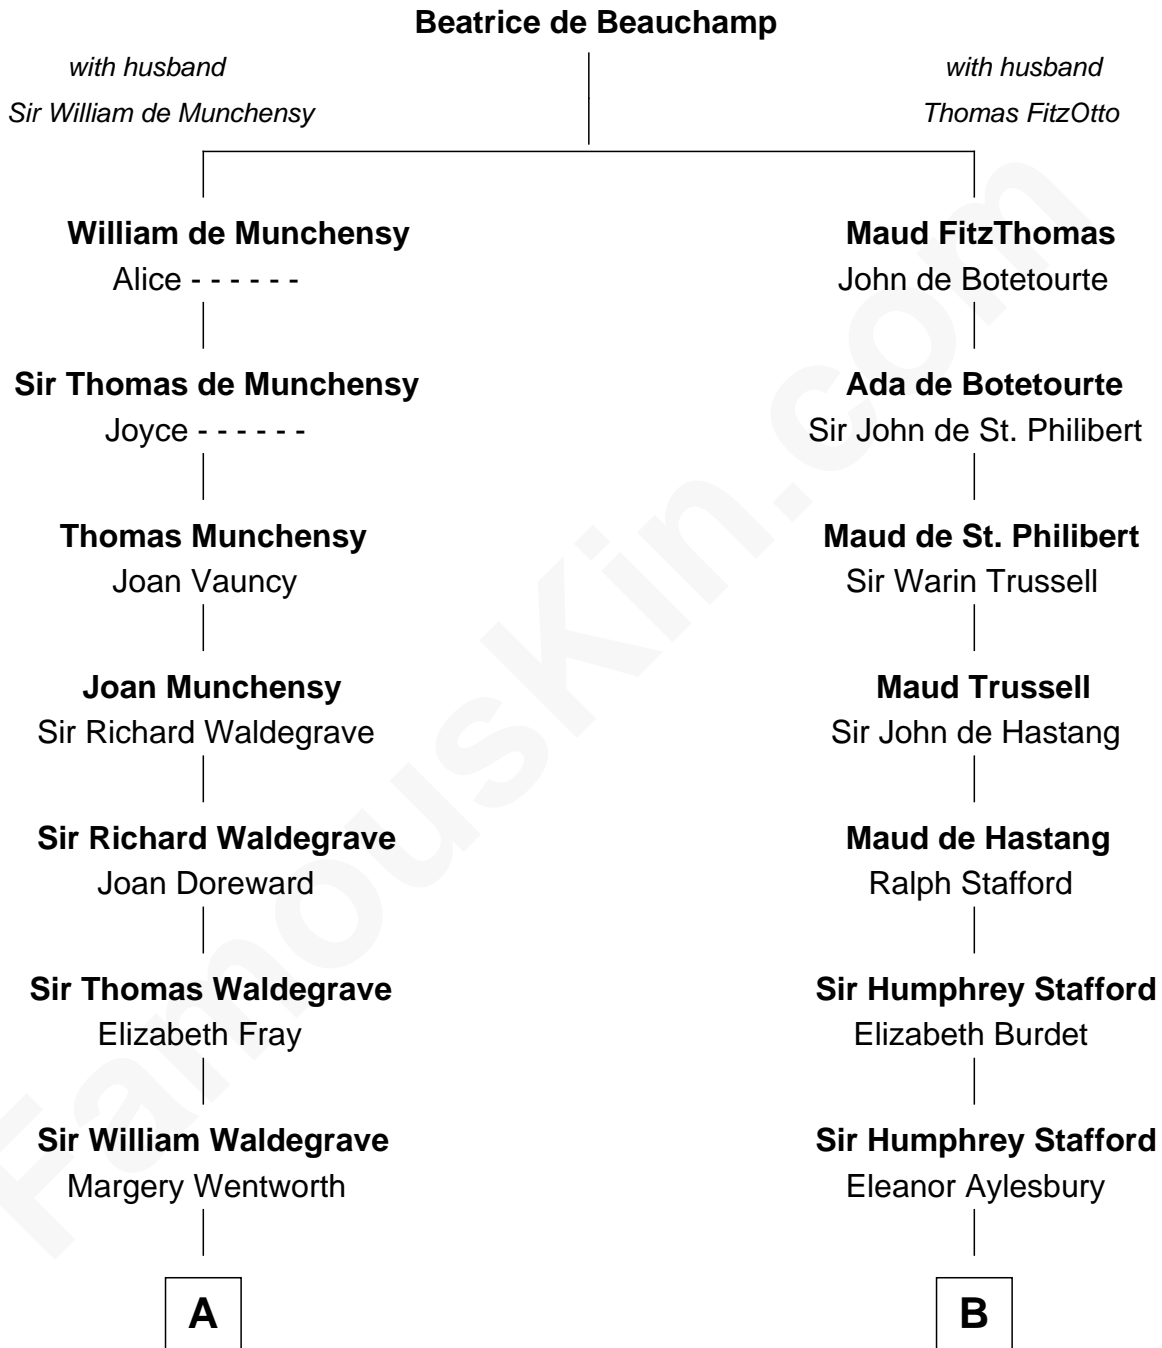

**FamousKin.com**  
**Relationship Chart of**  
**Maggie Gyllenhaal**  
*Movie Actress*

19th cousin 2 times removed of

**Julia (Ward) Howe**  
*Author of "The Battle Hymn of the Republic"*

**C**

**Anders Leonard Gyllenhaal**

Selma Amanda Nelson

**Leonard Ephraim Gyllenhaal**

Philo Pendleton

**Hugh Anders Gyllenhaal**

Virginia Lowrie Childs

**Stephen Roark Gyllenhaal**

Naomi Achs

**Maggie Gyllenhaal**