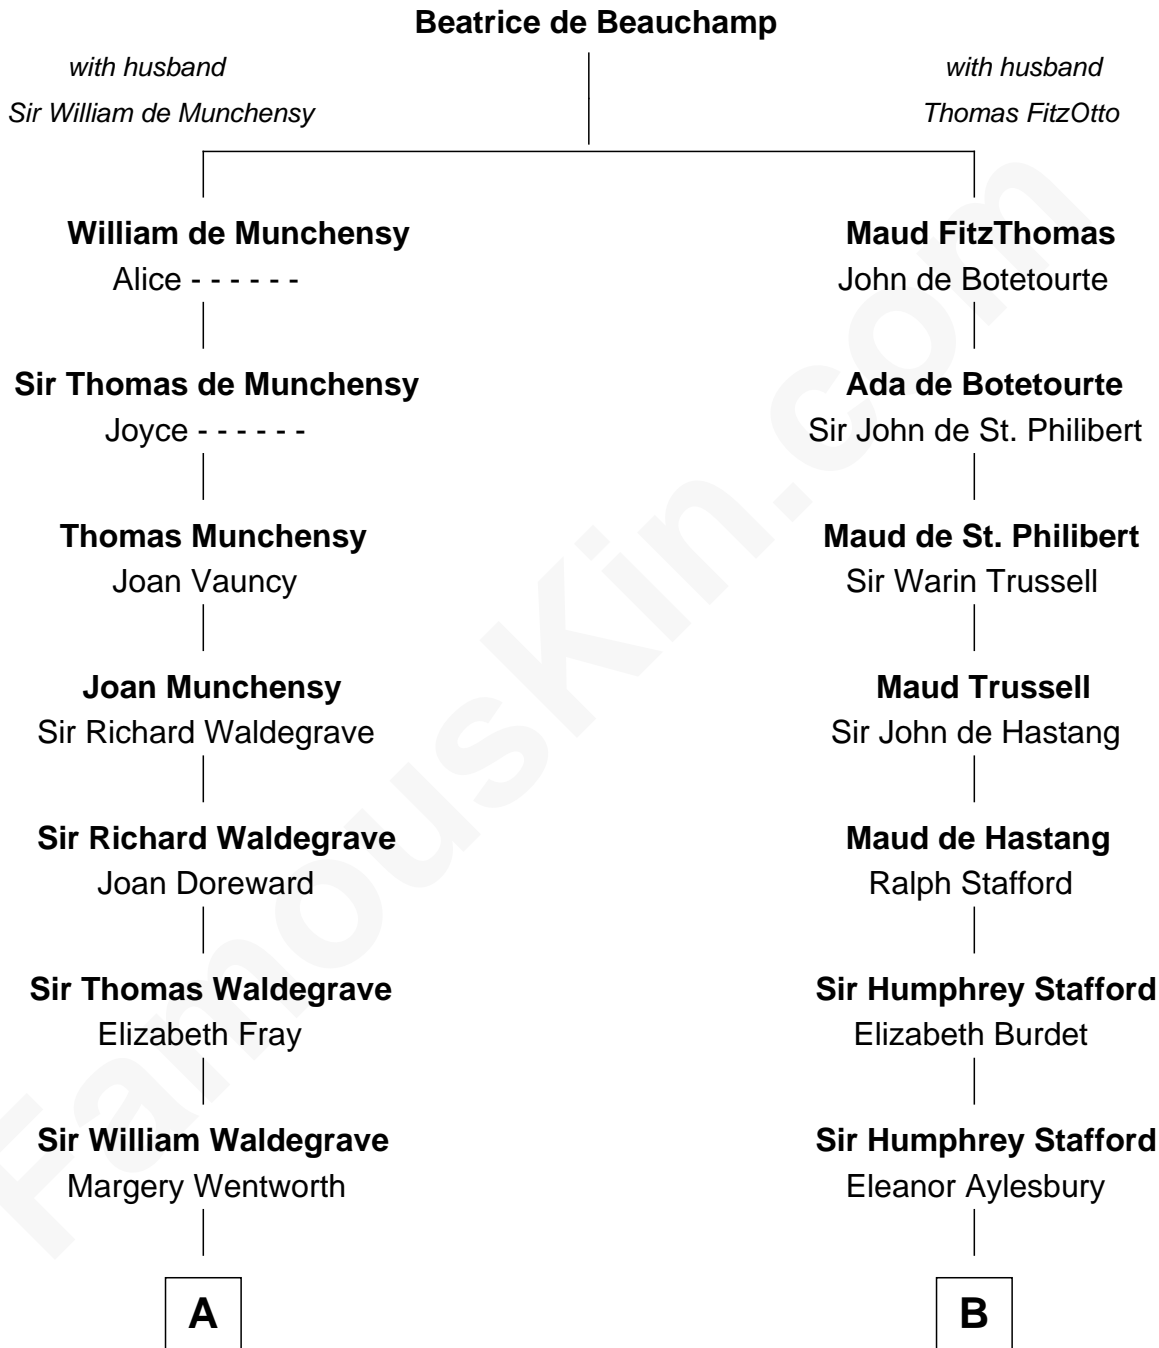

**FamousKin.com**  
**Relationship Chart of**  
**Maggie Gyllenhaal**  
*Movie Actress*

16th cousin 5 times removed of  
**William Greene**  
*2nd Governor of Rhode Island*

**C**

Anders Leonard Gyllenhaal

Selma Amanda Nelson

Leonard Ephraim Gyllenhaal

Philo Pendleton

Hugh Anders Gyllenhaal

Virginia Lowrie Childs

Stephen Roark Gyllenhaal

Naomi Achs

**Maggie Gyllenhaal**

*Movie Actress*

FamousKin.com