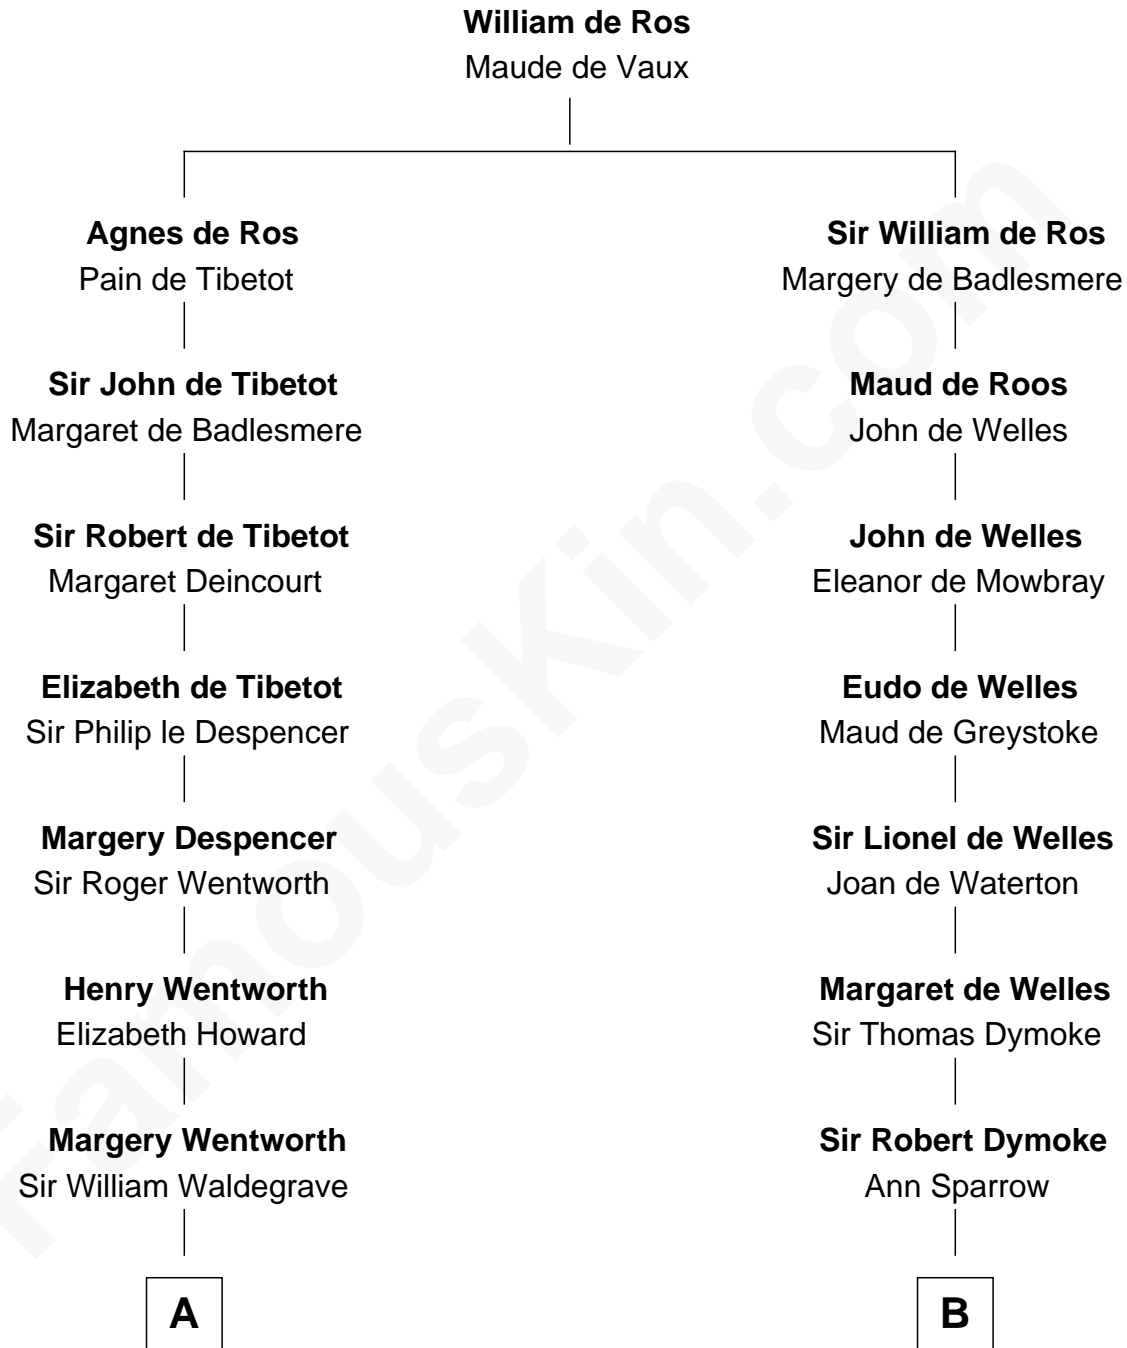

FamousKin.com
Relationship Chart of
Maggie Gyllenhaal
Movie Actress

14th cousin 7 times removed of
George Washington
1st U.S. President

C

Anders Leonard Gyllenhaal

Selma Amanda Nelson

Leonard Ephraim Gyllenhaal