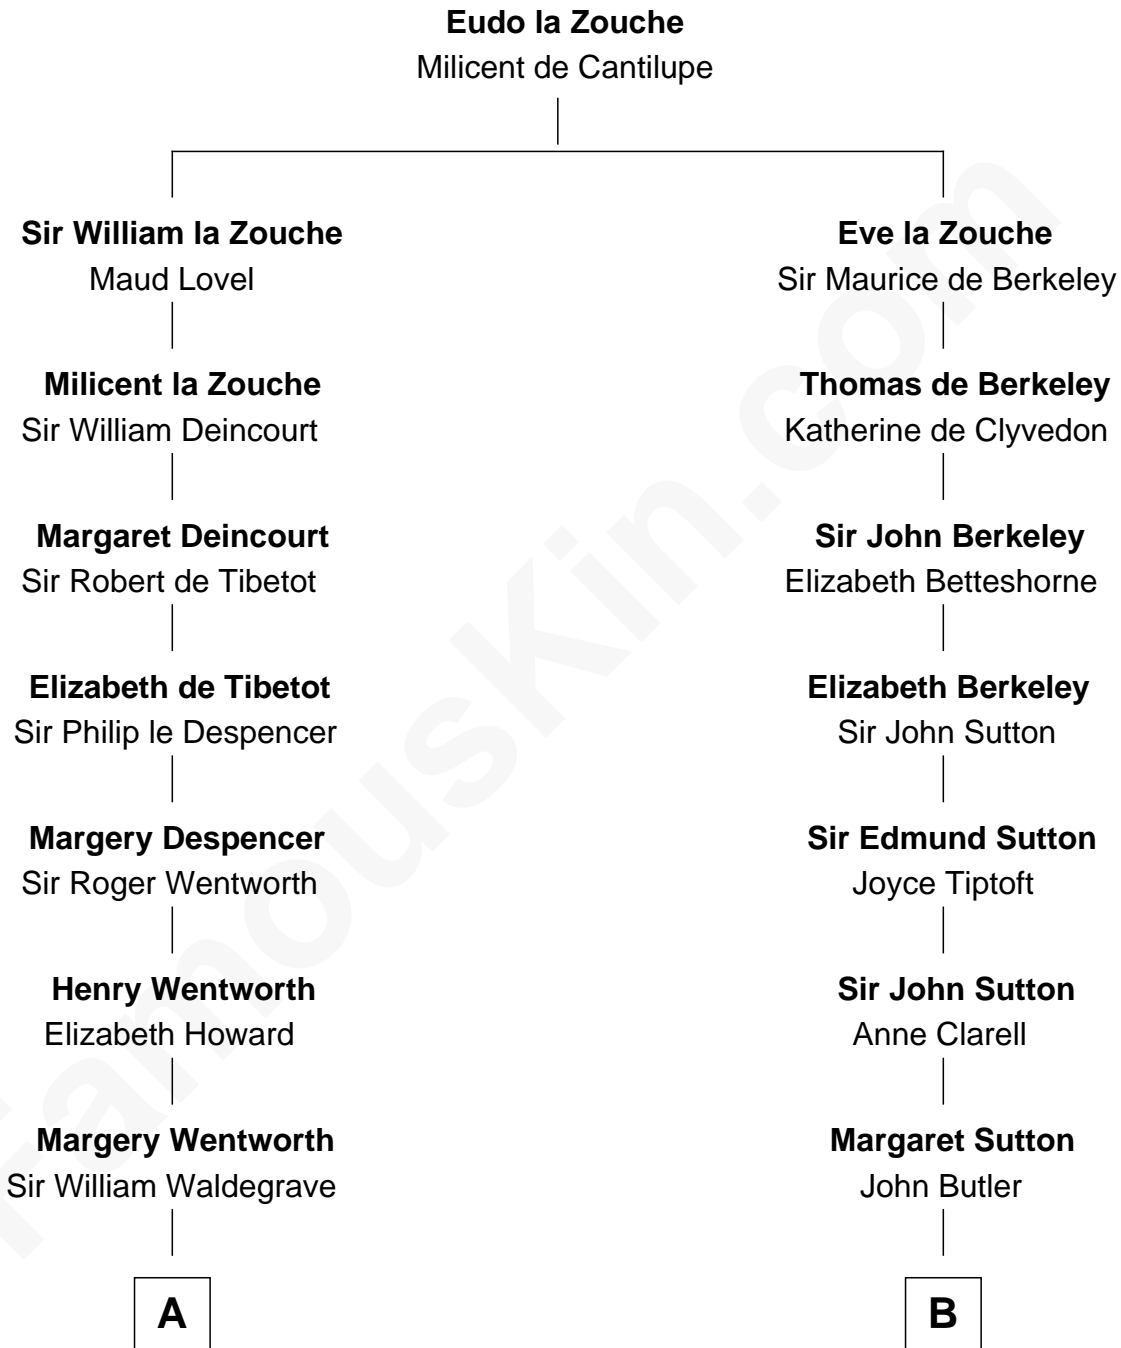

FamousKin.com
Relationship Chart of
Maggie Gyllenhaal
Movie Actress

13th cousin 8 times removed of
George Washington
1st U.S. President

C

Anders Leonard Gyllenhaal

Selma Amanda Nelson

Leonard Ephraim Gyllenhaal