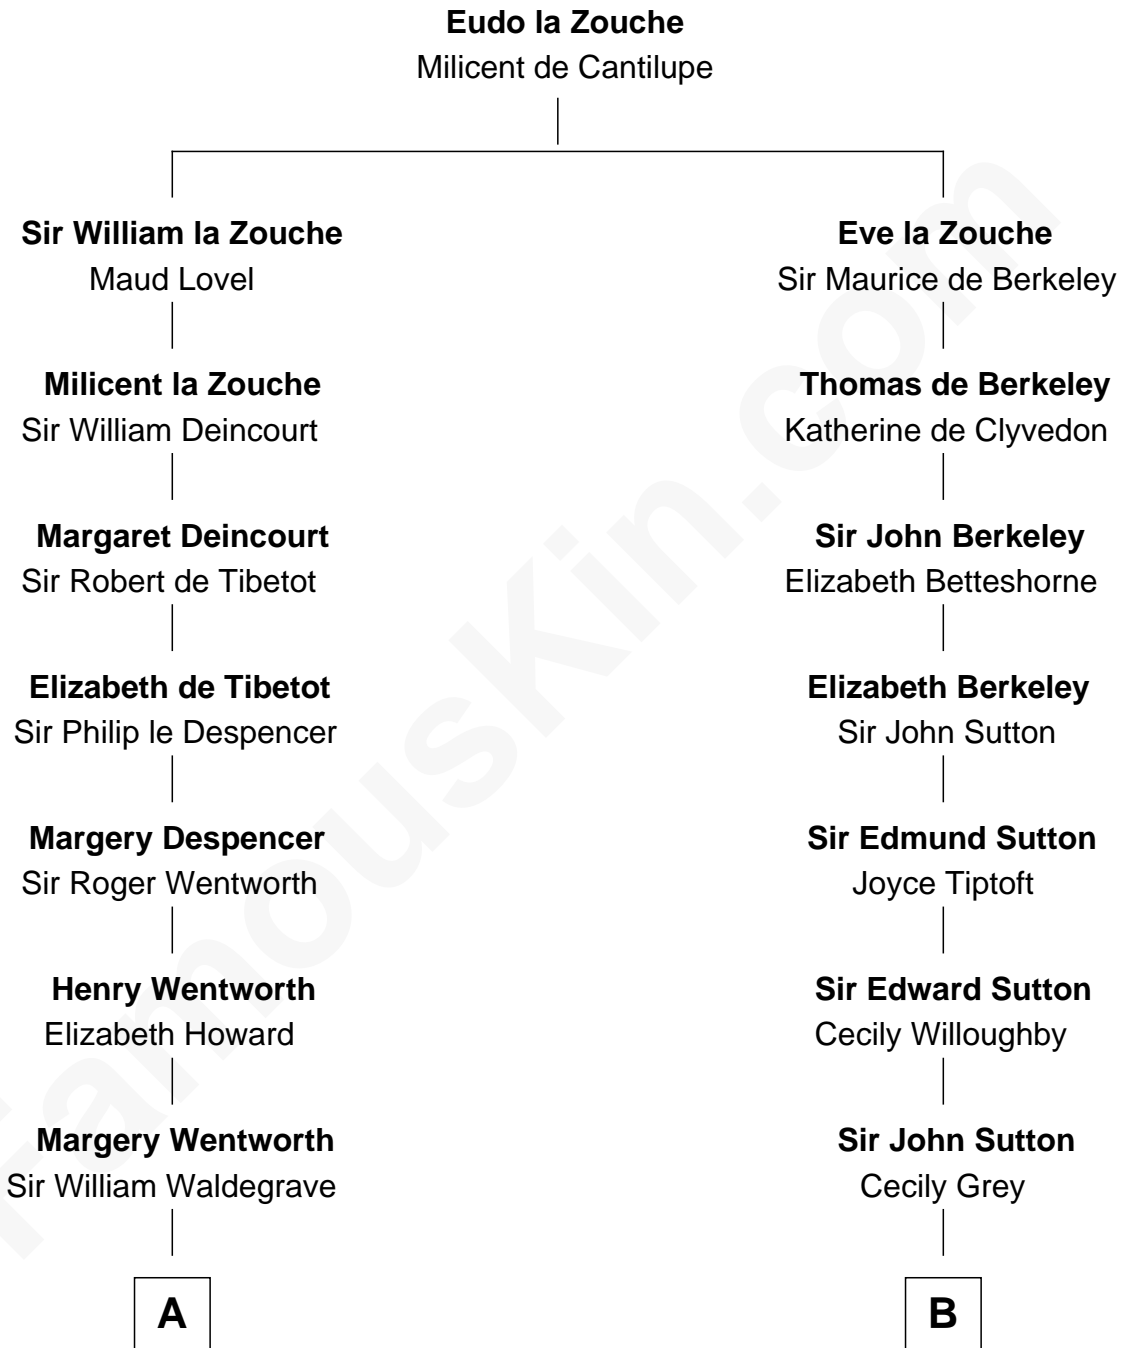

**FamousKin.com**  
**Relationship Chart of**  
**Maggie Gyllenhaal**  
*Movie Actress*

18th cousin 3 times removed of  
**Louis Auchincloss**  
*Author*

**C**

**Anders Leonard Gyllenhaal**  
Selma Amanda Nelson

**Leonard Ephraim Gyllenhaal**  
Philo Pendleton

**Hugh Anders Gyllenhaal**  
Virginia Lowrie Childs

**Stephen Roark Gyllenhaal**  
Naomi Achs

**Maggie Gyllenhaal**  
*Movie Actress*

**D**

**Joseph Howland Auchincloss**  
Priscilla Dixon Stanton

**Louis Auchincloss**  
*Author*

FamousKin.com