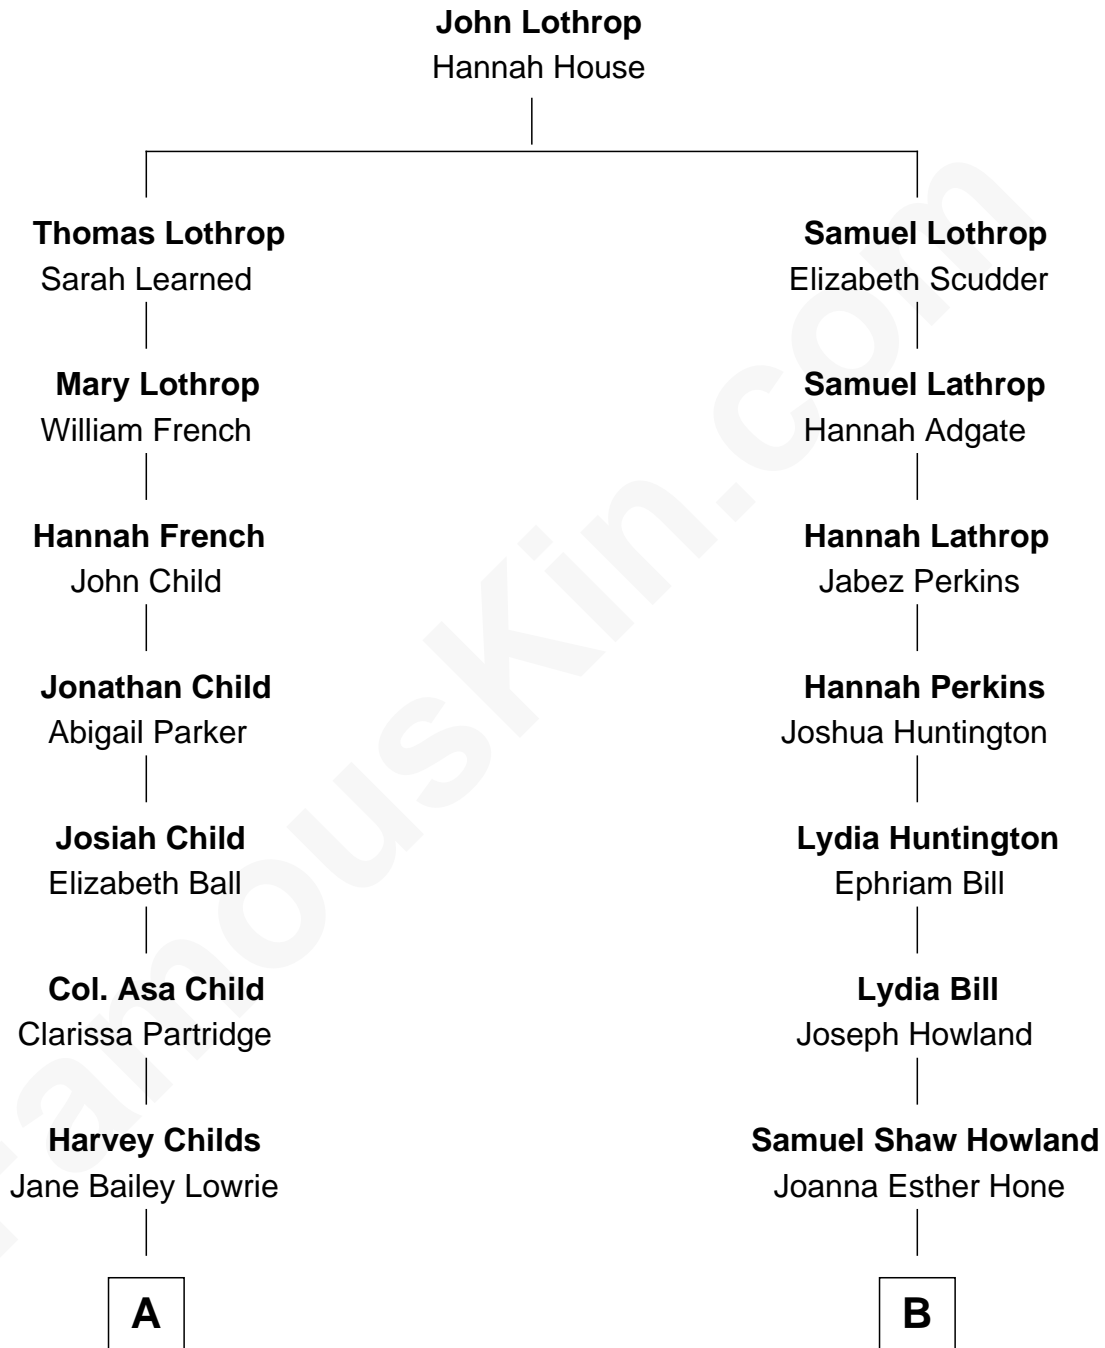

FamousKin.com Relationship Chart of

Maggie Gyllenhaal
Movie Actress

10th cousin 1 time removed of

Louis Auchincloss
Author

A

Walter Cameron Childs

Edith Worcester Smith

Geoffrey Stafford Childs

Olivia Hughes Waelchli

Virginia Lowrie Childs

Hugh Anders Gyllenhaal

Stephen Roark Gyllenhaal

Naomi Achs

Maggie Gyllenhaal

Movie Actress

B