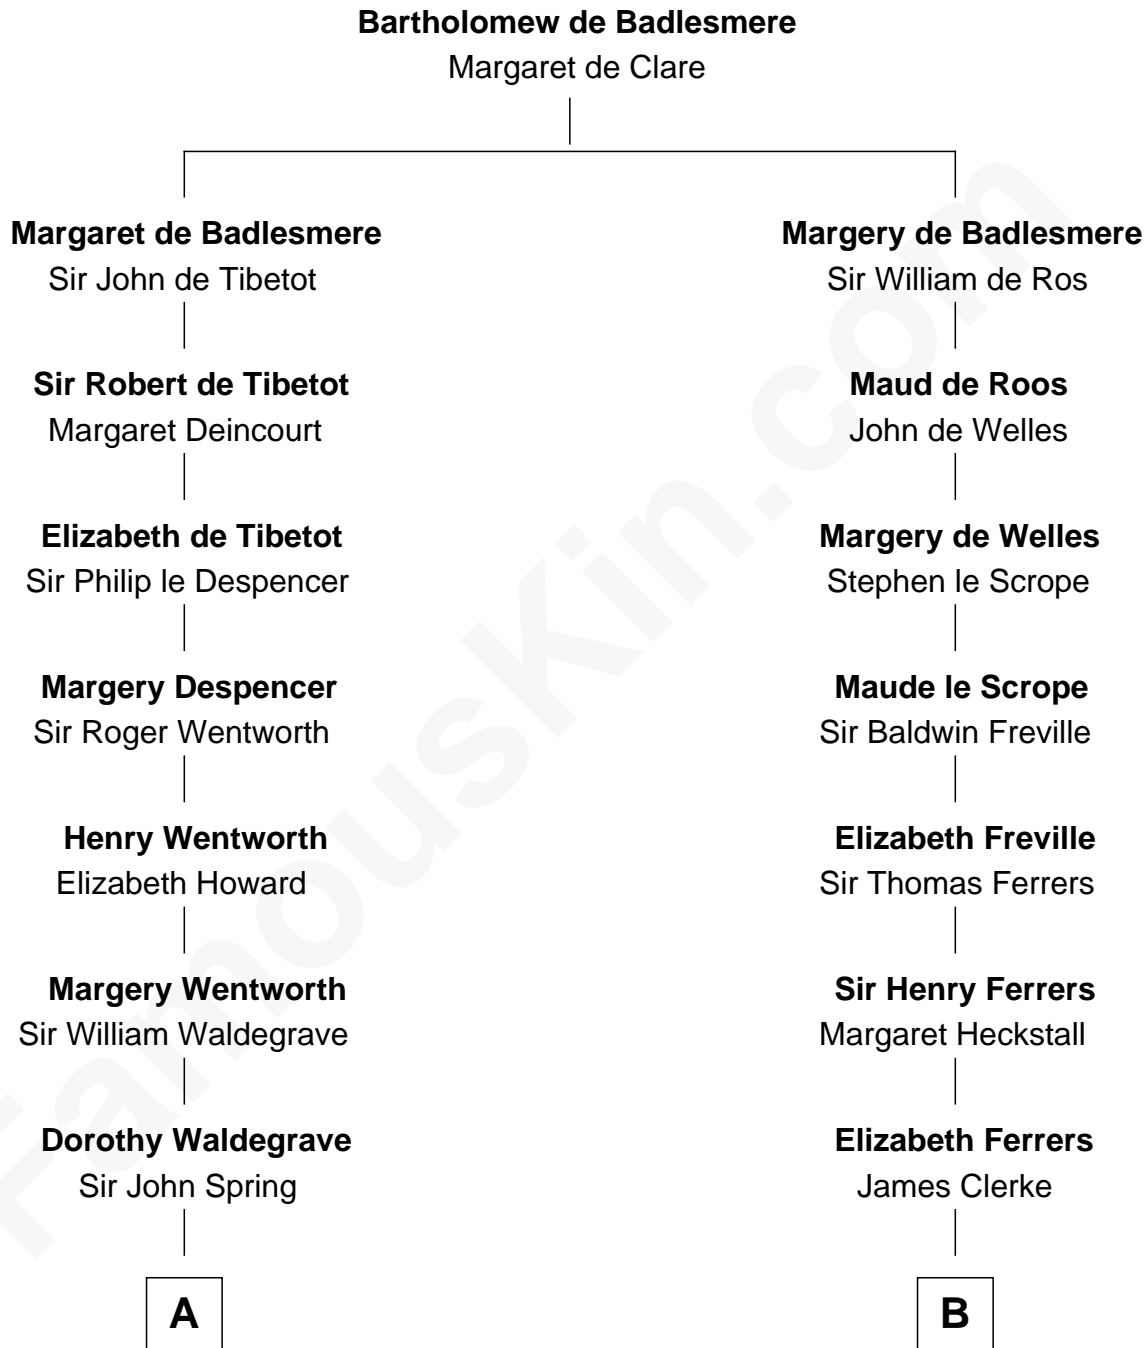

FamousKin.com
Relationship Chart of
Maggie Gyllenhaal
Movie Actress

17th cousin 3 times removed of
Hetty Green
"The Witch of Wall Street"

C

Leonard Ephraim Gyllenhaal

Philo Pendleton

Hugh Anders Gyllenhaal

Virginia Lowrie Childs

Stephen Roark Gyllenhaal

Naomi Achs

Maggie Gyllenhaal

Movie Actress

FamousKin.com