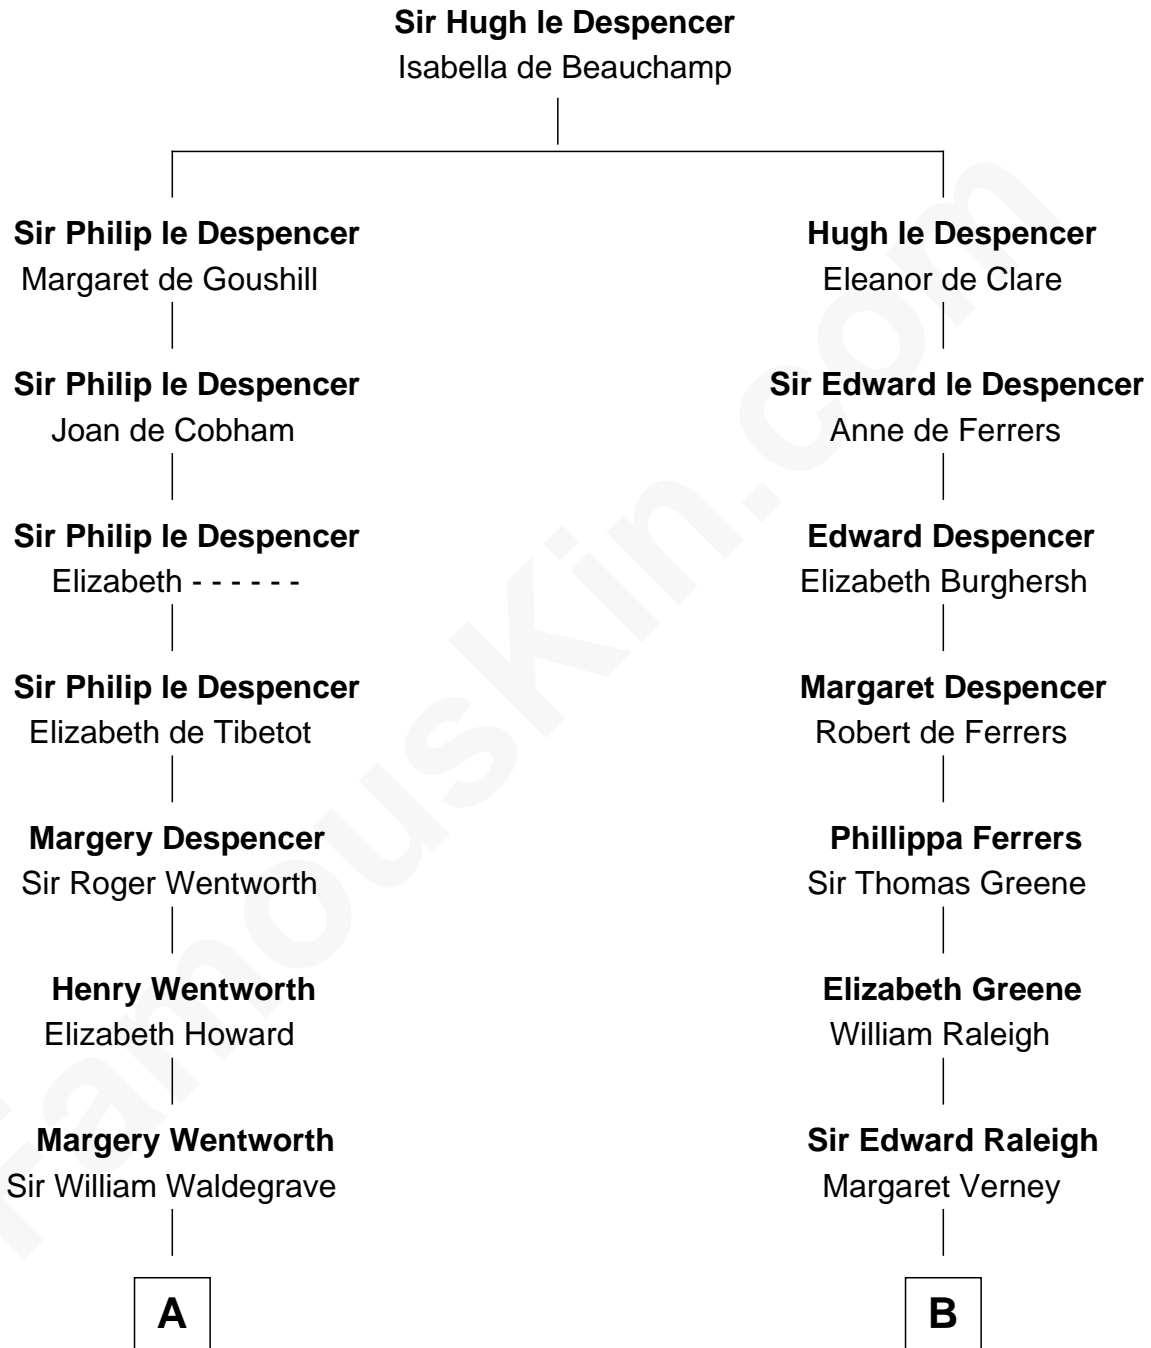

FamousKin.com
Relationship Chart of
Maggie Gyllenhaal
Movie Actress

19th cousin 2 times removed of
Hetty Green
"The Witch of Wall Street"

C

Anders Leonard Gyllenhaal

Selma Amanda Nelson

Leonard Ephraim Gyllenhaal

Mehitable Howland

Gideon Howland

Abby Slocum Howland

Edward Mott Robinson

Hetty Green

"The Witch of Wall Street"