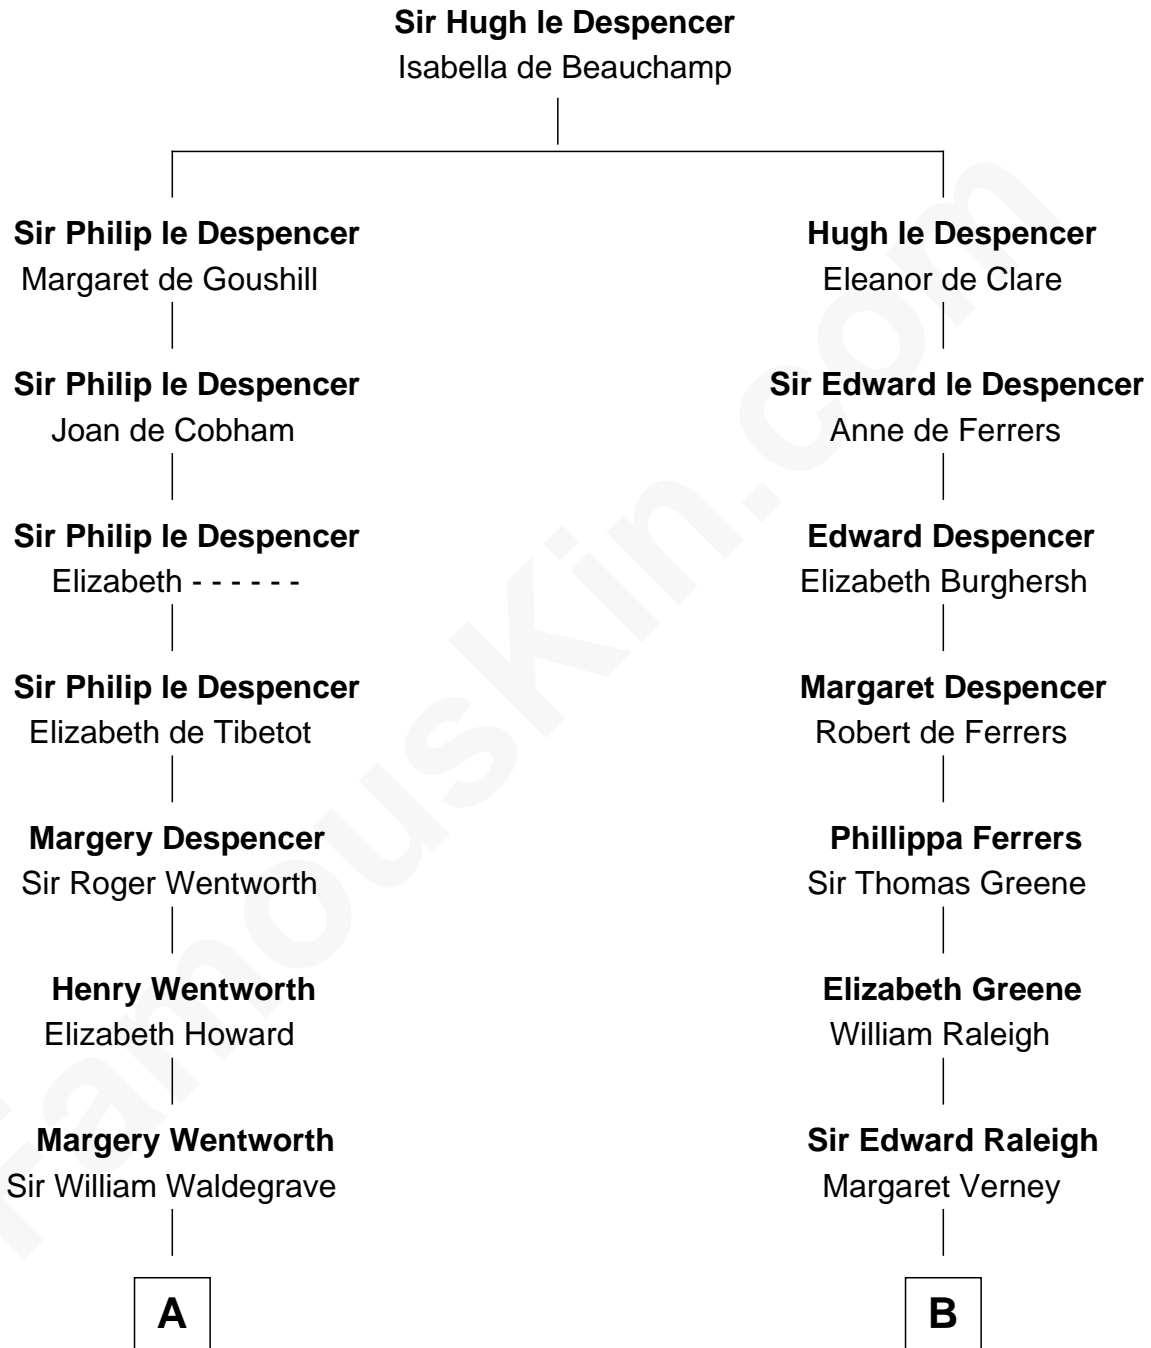

**FamousKin.com**  
**Relationship Chart of**  
**Maggie Gyllenhaal**  
*Movie Actress*

19th cousin 2 times removed of  
**Shanghai Pierce**  
*Texas Cattleman*

**C**

**Anders Leonard Gyllenhaal**

Selma Amanda Nelson

**Leonard Ephraim Gyllenhaal**

Philo Pendleton

**Hugh Anders Gyllenhaal**

Virginia Lowrie Childs

**Stephen Roark Gyllenhaal**

Naomi Achs

**Maggie Gyllenhaal**

*Movie Actress*

**D**

**Susanna Stoddard**

Isaac Pearce

**Jonathan D. Pearce**

Hanna Phillips Head

**Shanghai Pierce**

*Texas Cattleman*