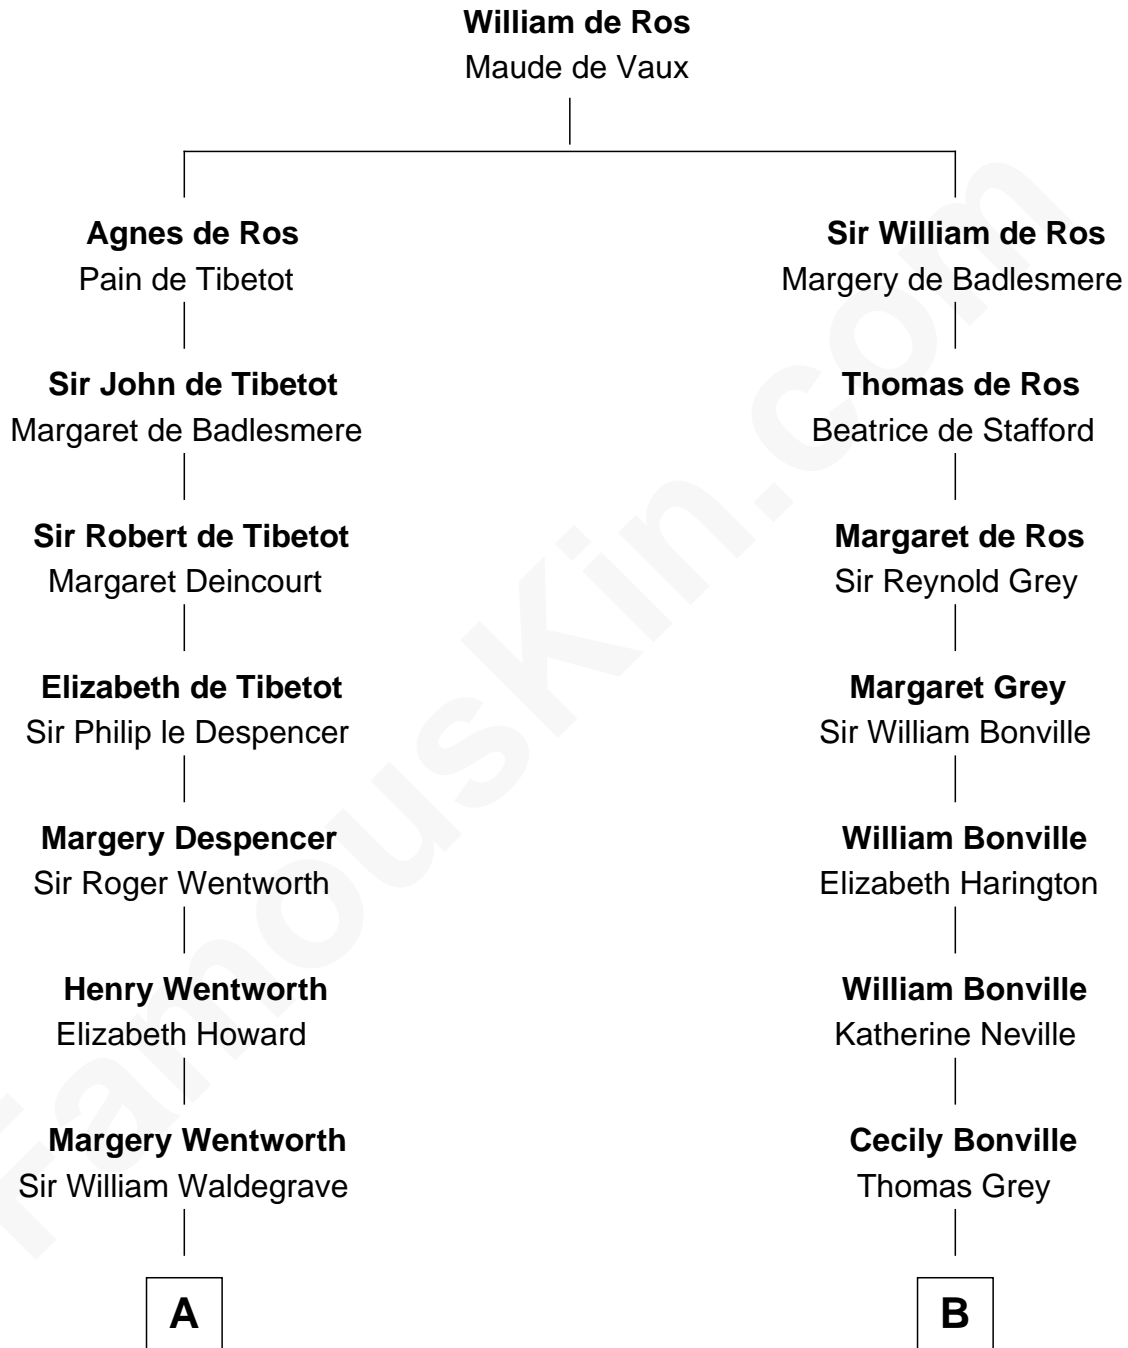

FamousKin.com
Relationship Chart of
Maggie Gyllenhaal
Movie Actress

20th cousin 1 time removed of
Alan Shepard
Mercury and Apollo Astronaut

C

Anders Leonard Gyllenhaal
Selma Amanda Nelson

Leonard Ephraim Gyllenhaal
Philo Pendleton

Hugh Anders Gyllenhaal
Virginia Lowrie Childs

Stephen Roark Gyllenhaal
Naomi Achs

Maggie Gyllenhaal
Movie Actress

D

Thomas Bradbury Bartlett
Victoria Elizabeth Williams Cilley

Annie Elizabeth Bartlett
Frederick Johnson Shepard

Alan Bartlett Shepard
Pauline Renza Emerson

Alan Shepard
Mercury and Apollo Astronaut

FamousKin.com