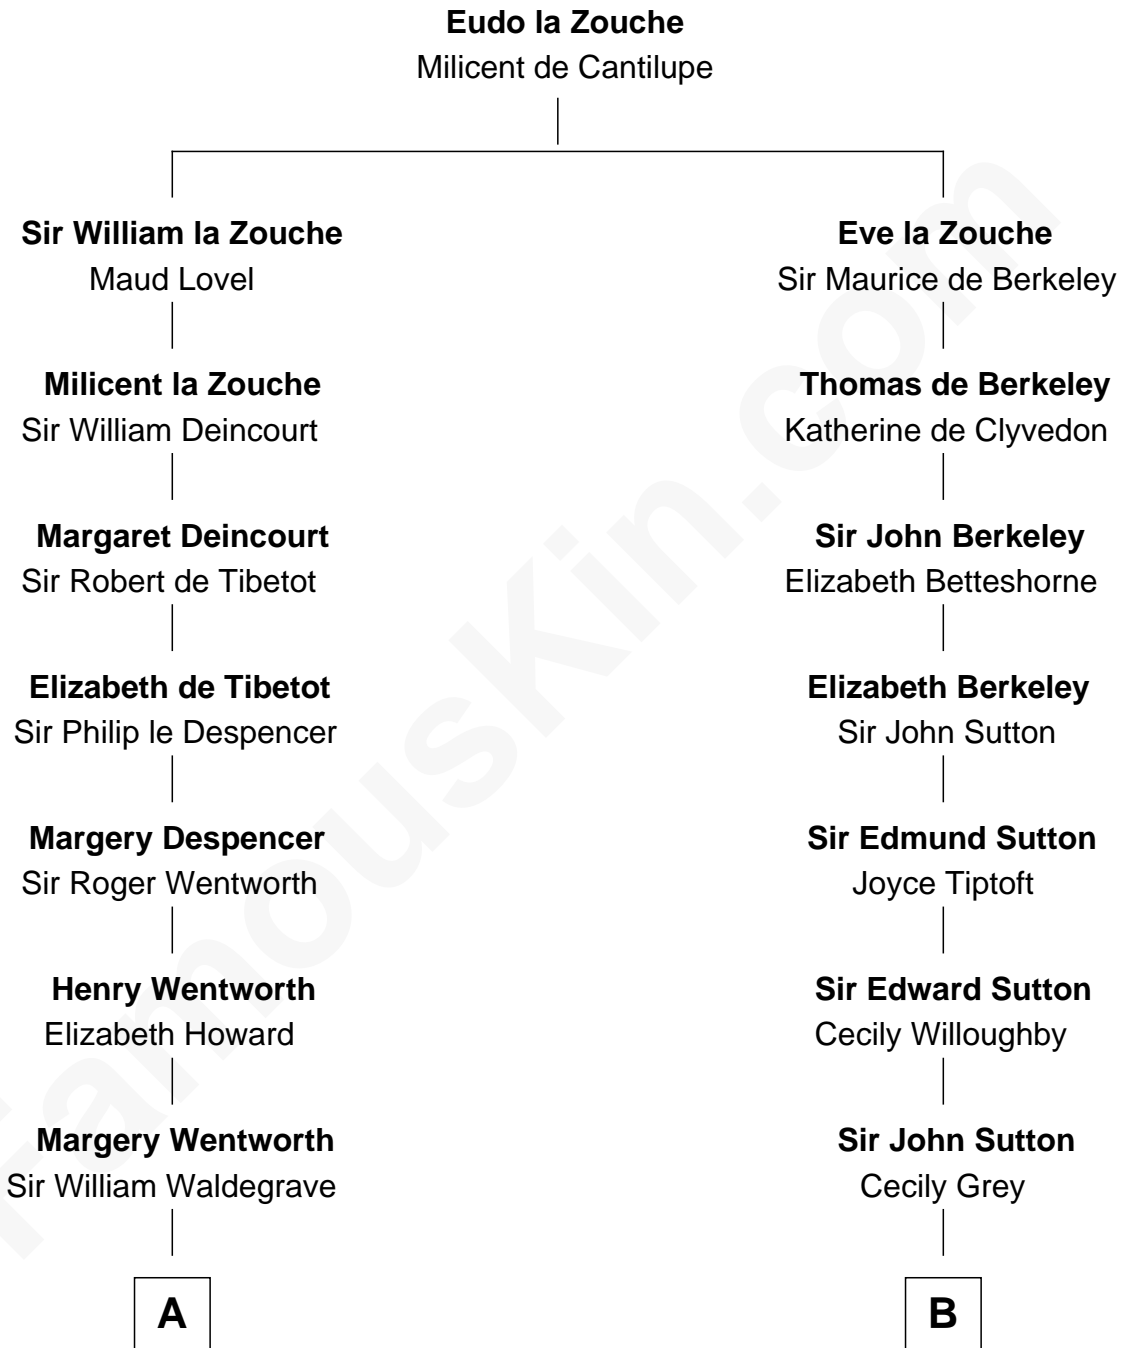

FamousKin.com
Relationship Chart of
Maggie Gyllenhaal
Movie Actress

19th cousin 2 times removed of
Alan Shepard
Mercury and Apollo Astronaut

C

Anders Leonard Gyllenhaal
Selma Amanda Nelson

Leonard Ephraim Gyllenhaal
Philo Pendleton

Hugh Anders Gyllenhaal
Virginia Lowrie Childs

Stephen Roark Gyllenhaal
Naomi Achs

Maggie Gyllenhaal
Movie Actress

D

Annie Elizabeth Bartlett
Frederick Johnson Shepard

Alan Bartlett Shepard
Pauline Renza Emerson

Alan Shepard
Mercury and Apollo Astronaut

FamousKin.com