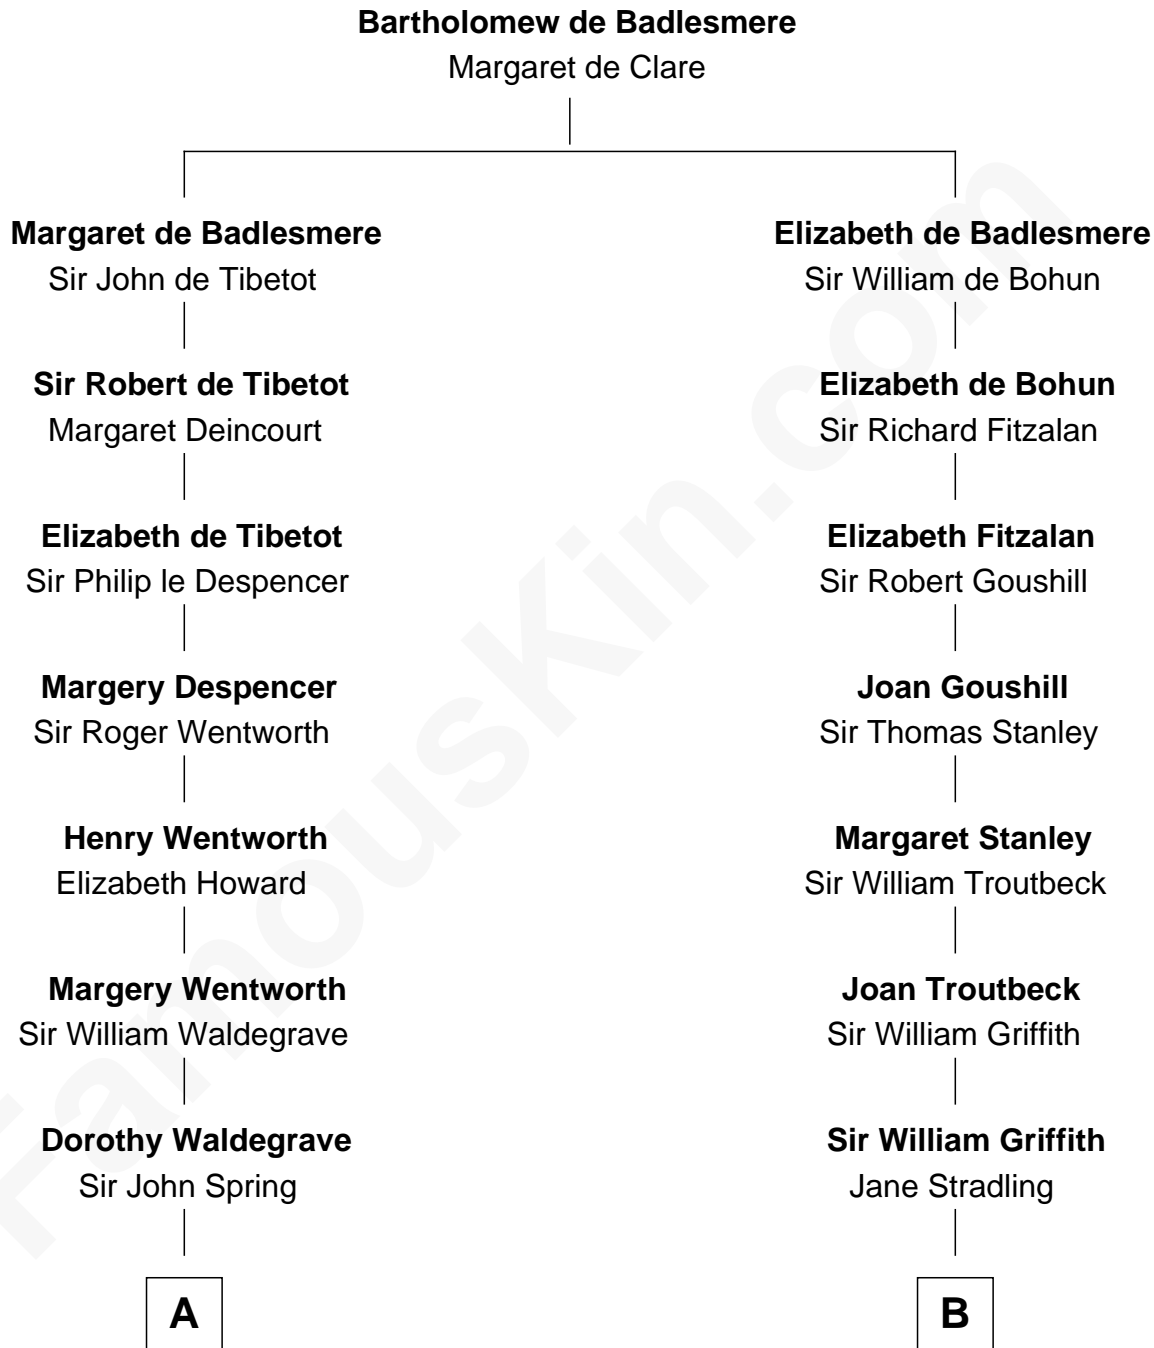

FamousKin.com
Relationship Chart of
Maggie Gyllenhaal
Movie Actress

16th cousin 4 times removed of
John Quincy Adams
6th U.S. President

C

Leonard Ephraim Gyllenhaal

Philo Pendleton

Hugh Anders Gyllenhaal

Virginia Lowrie Childs

Stephen Roark Gyllenhaal

Naomi Achs

Maggie Gyllenhaal

Movie Actress

FamousKin.com