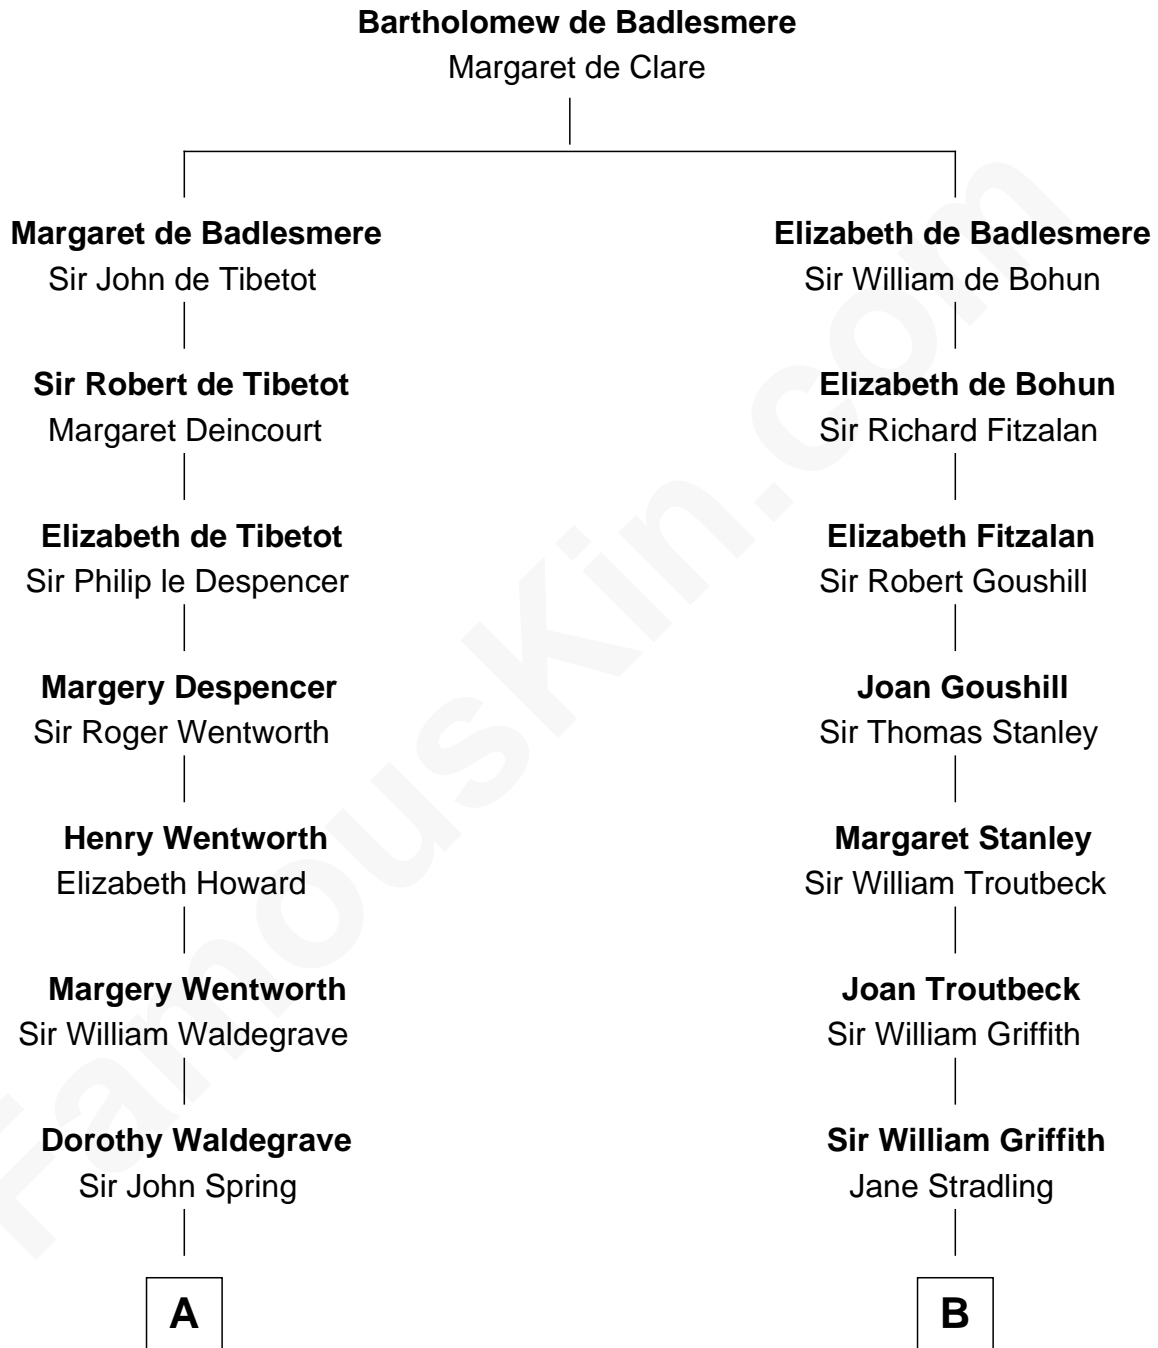

**FamousKin.com**  
**Relationship Chart of**  
**Maggie Gyllenhaal**  
*Movie Actress*

15th cousin 5 times removed of

**Abigail (Smith) Adams**  
*First Lady of President John Adams*

**C**

Leonard Ephraim Gyllenhaal