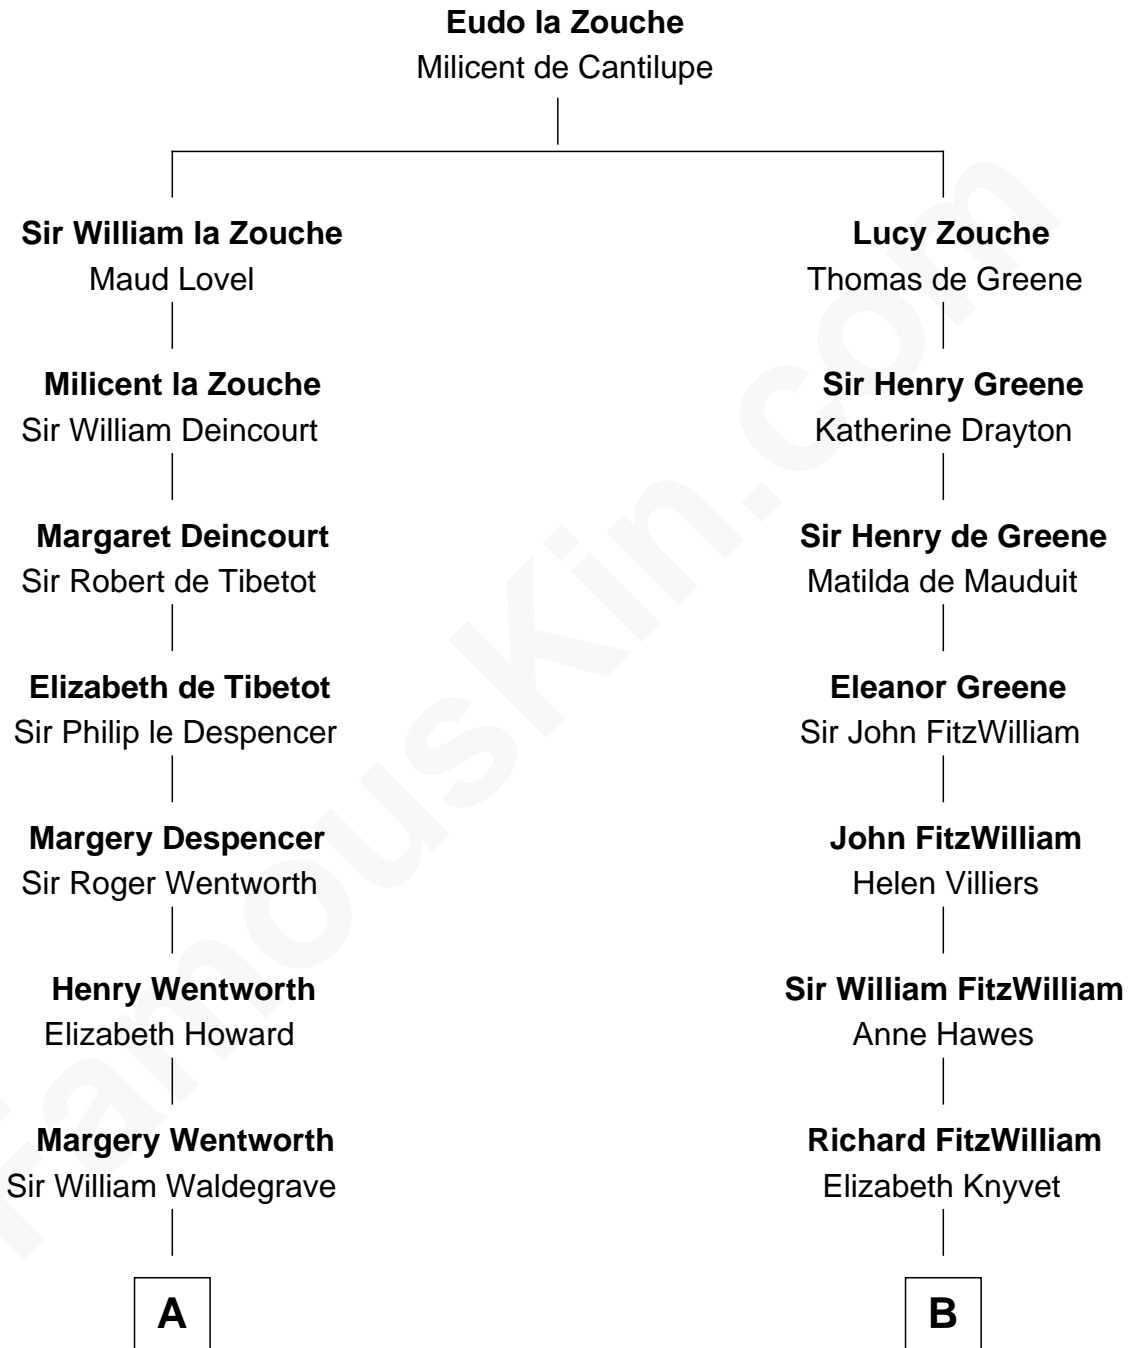

FamousKin.com
Relationship Chart of
Maggie Gyllenhaal
Movie Actress

14th cousin 7 times removed of

Abigail (Smith) Adams
First Lady of President John Adams

C

—
Anders Leonard Gyllenhaal

Selma Amanda Nelson