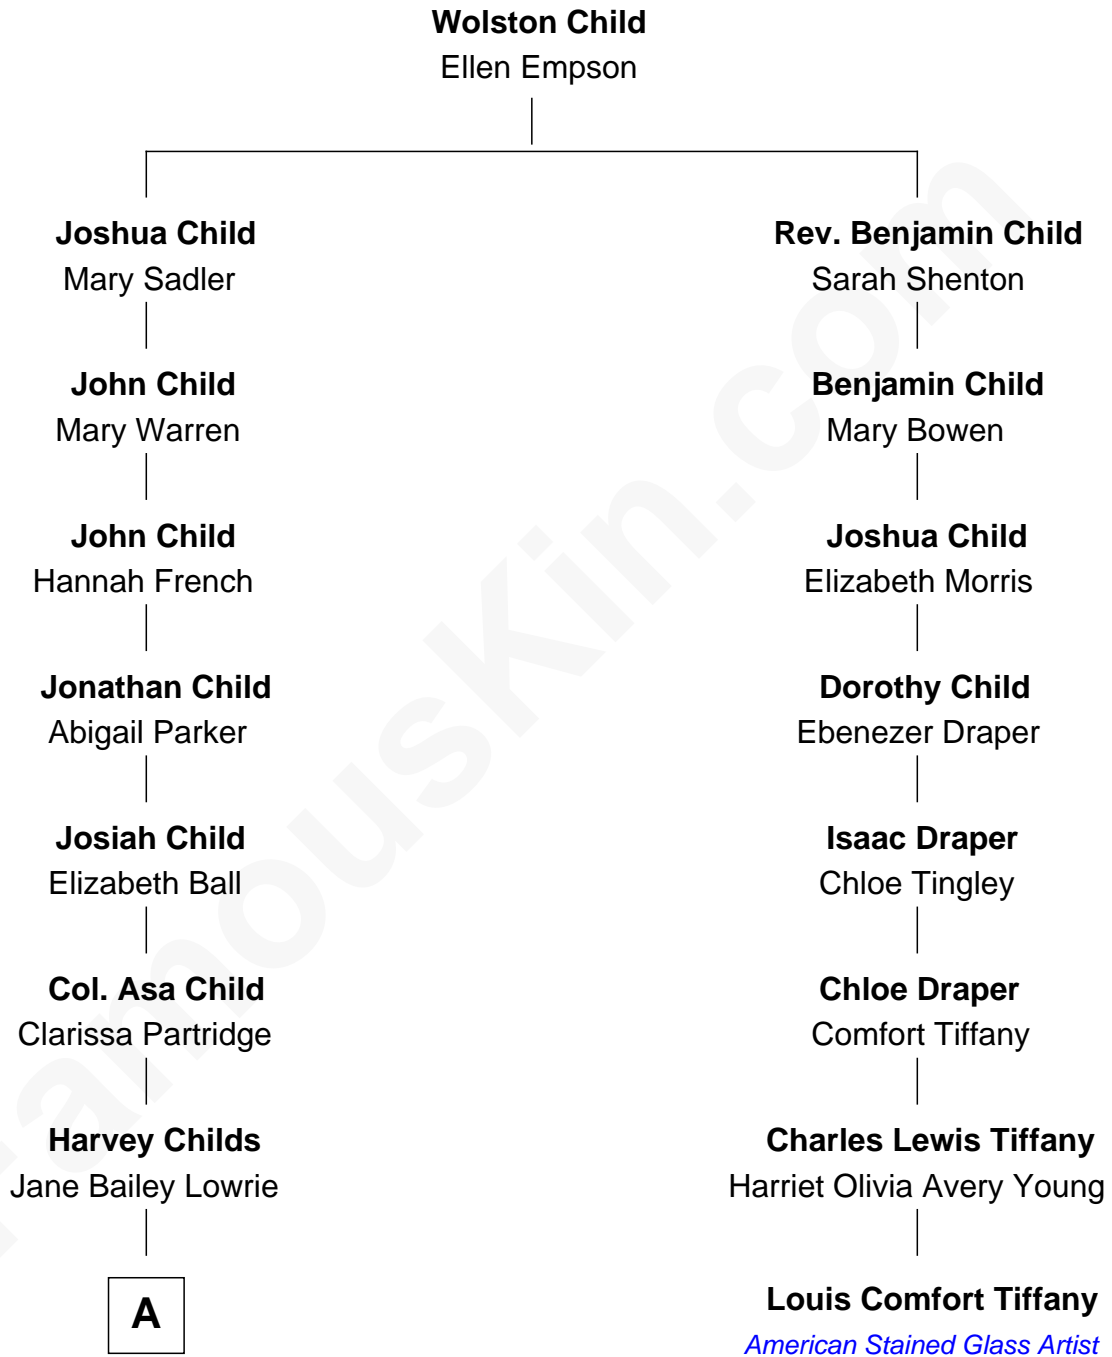

FamousKin.com
Relationship Chart of
Maggie Gyllenhaal
Movie Actress

7th cousin 4 times removed of
Louis Comfort Tiffany
American Stained Glass Artist

A

—
Walter Cameron Childs

Edith Worcester Smith

—
Geoffrey Stafford Childs

Olivia Hughes Waelchli

—
Virginia Lowrie Childs

Hugh Anders Gyllenhaal

—
Stephen Roark Gyllenhaal

Naomi Achs

—
Maggie Gyllenhaal

Movie Actress

FamousKin.com