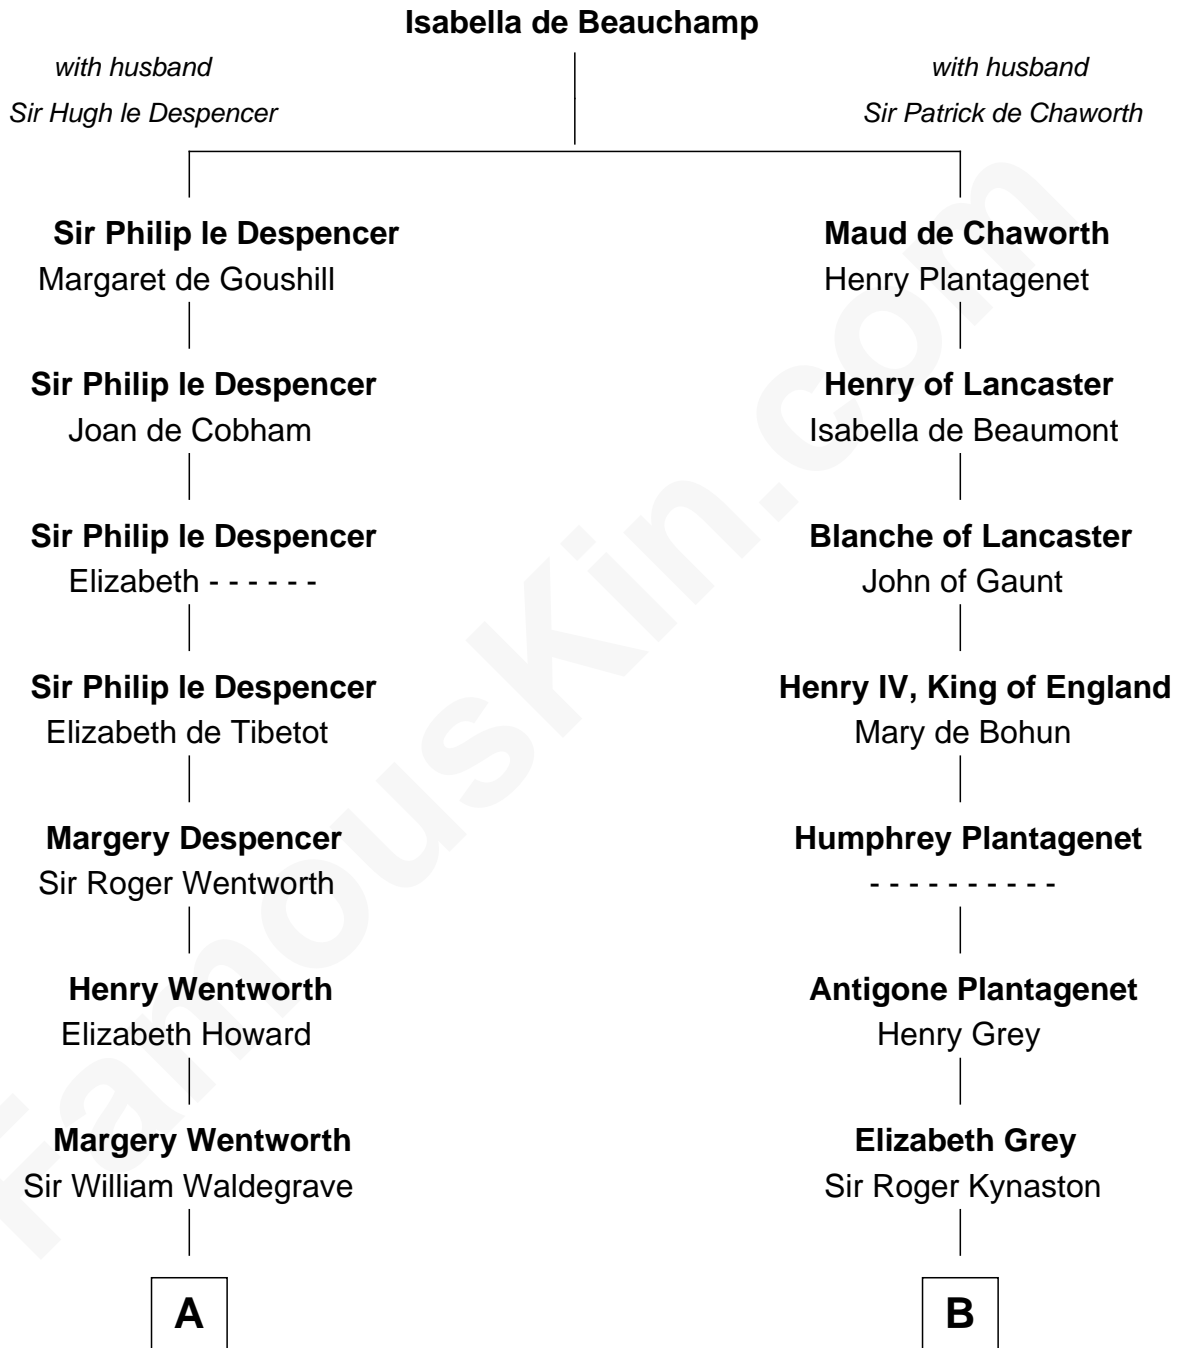

FamousKin.com
Relationship Chart of
Maggie Gyllenhaal
Movie Actress

20th cousin 1 time removed of
Orson Welles
Radio, Stage, and Movie Actor

C

Anders Leonard Gyllenhaal

Selma Amanda Nelson

Leonard Ephraim Gyllenhaal