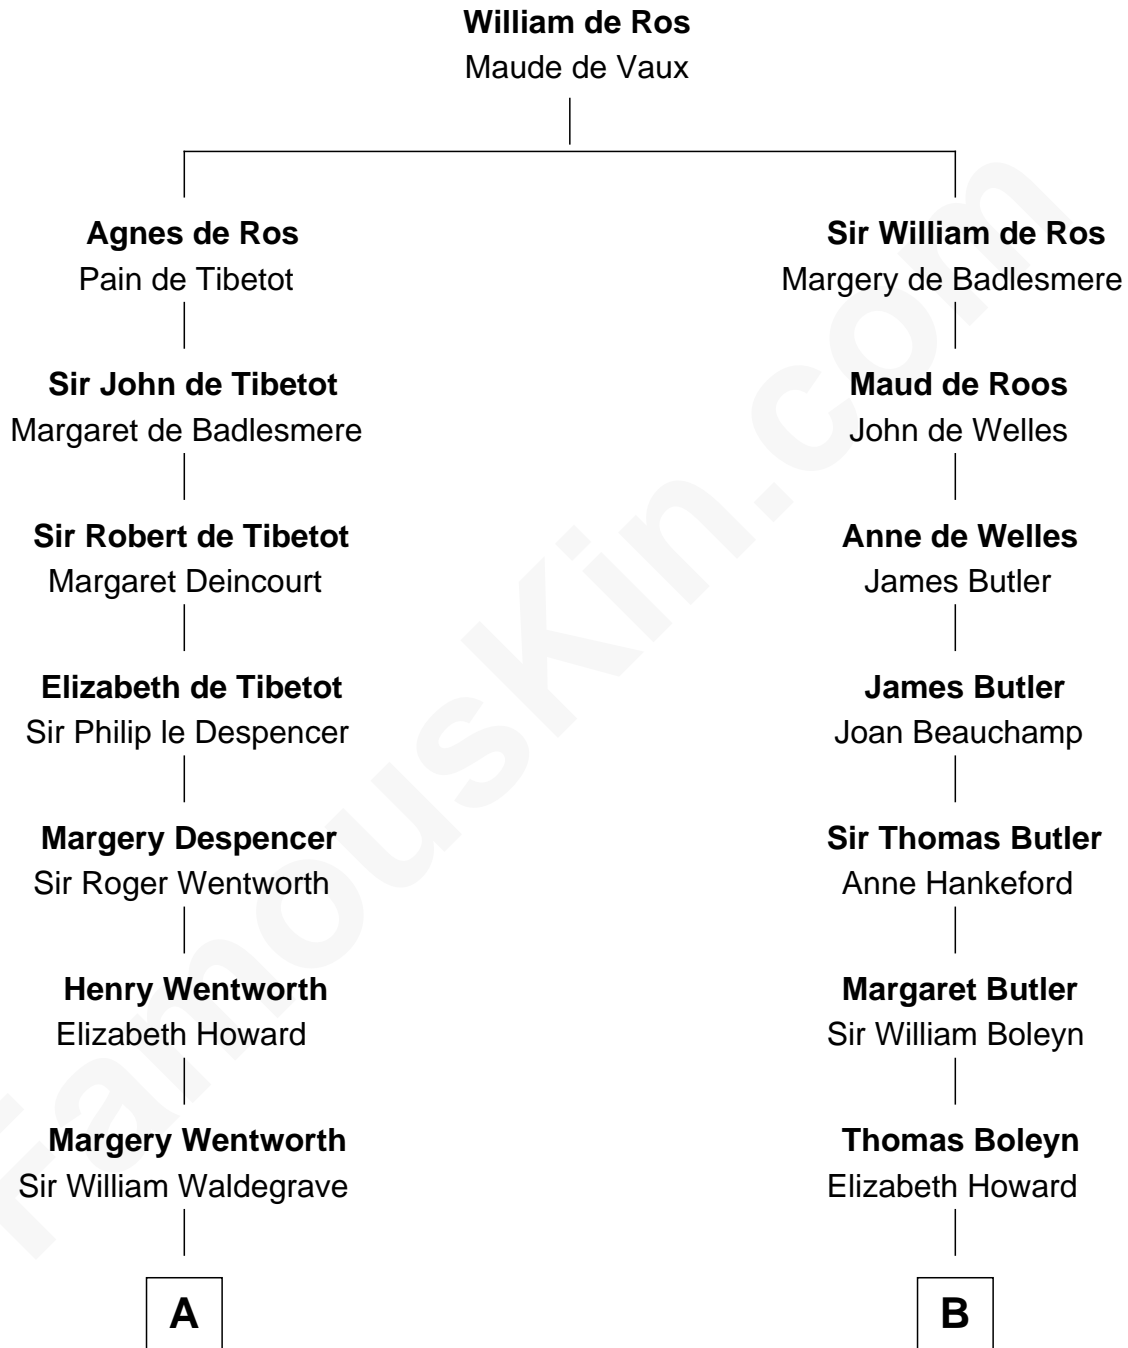

FamousKin.com
Relationship Chart of
Maggie Gyllenhaal
Movie Actress

17th cousin 4 times removed of

Charles Darwin
Theory of Evolution

C

Anders Leonard Gyllenhaal

Selma Amanda Nelson

Leonard Ephraim Gyllenhaal

Philo Pendleton

Hugh Anders Gyllenhaal

Virginia Lowrie Childs

Stephen Roark Gyllenhaal

Naomi Achs

Maggie Gyllenhaal

Movie Actress

FamousKin.com