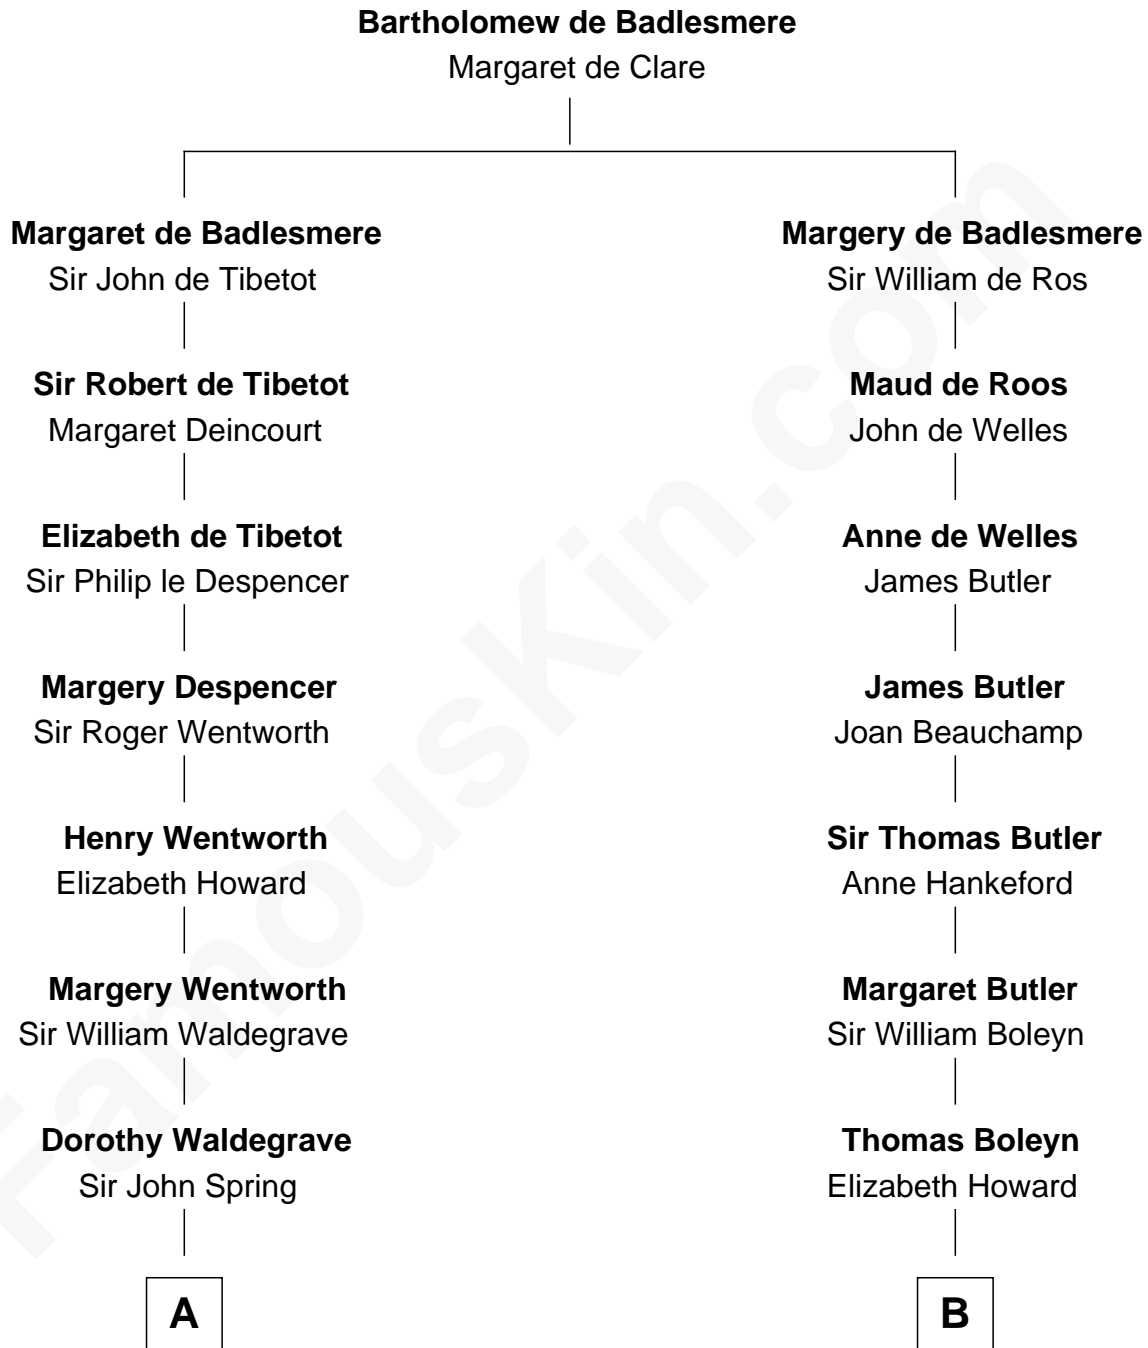

FamousKin.com
Relationship Chart of
Maggie Gyllenhaal
Movie Actress

17th cousin 3 times removed of

Charles Darwin
Theory of Evolution

C

Leonard Ephraim Gyllenhaal

Philo Pendleton

Hugh Anders Gyllenhaal

Virginia Lowrie Childs

Stephen Roark Gyllenhaal

Naomi Achs

Maggie Gyllenhaal

Movie Actress

FamousKin.com