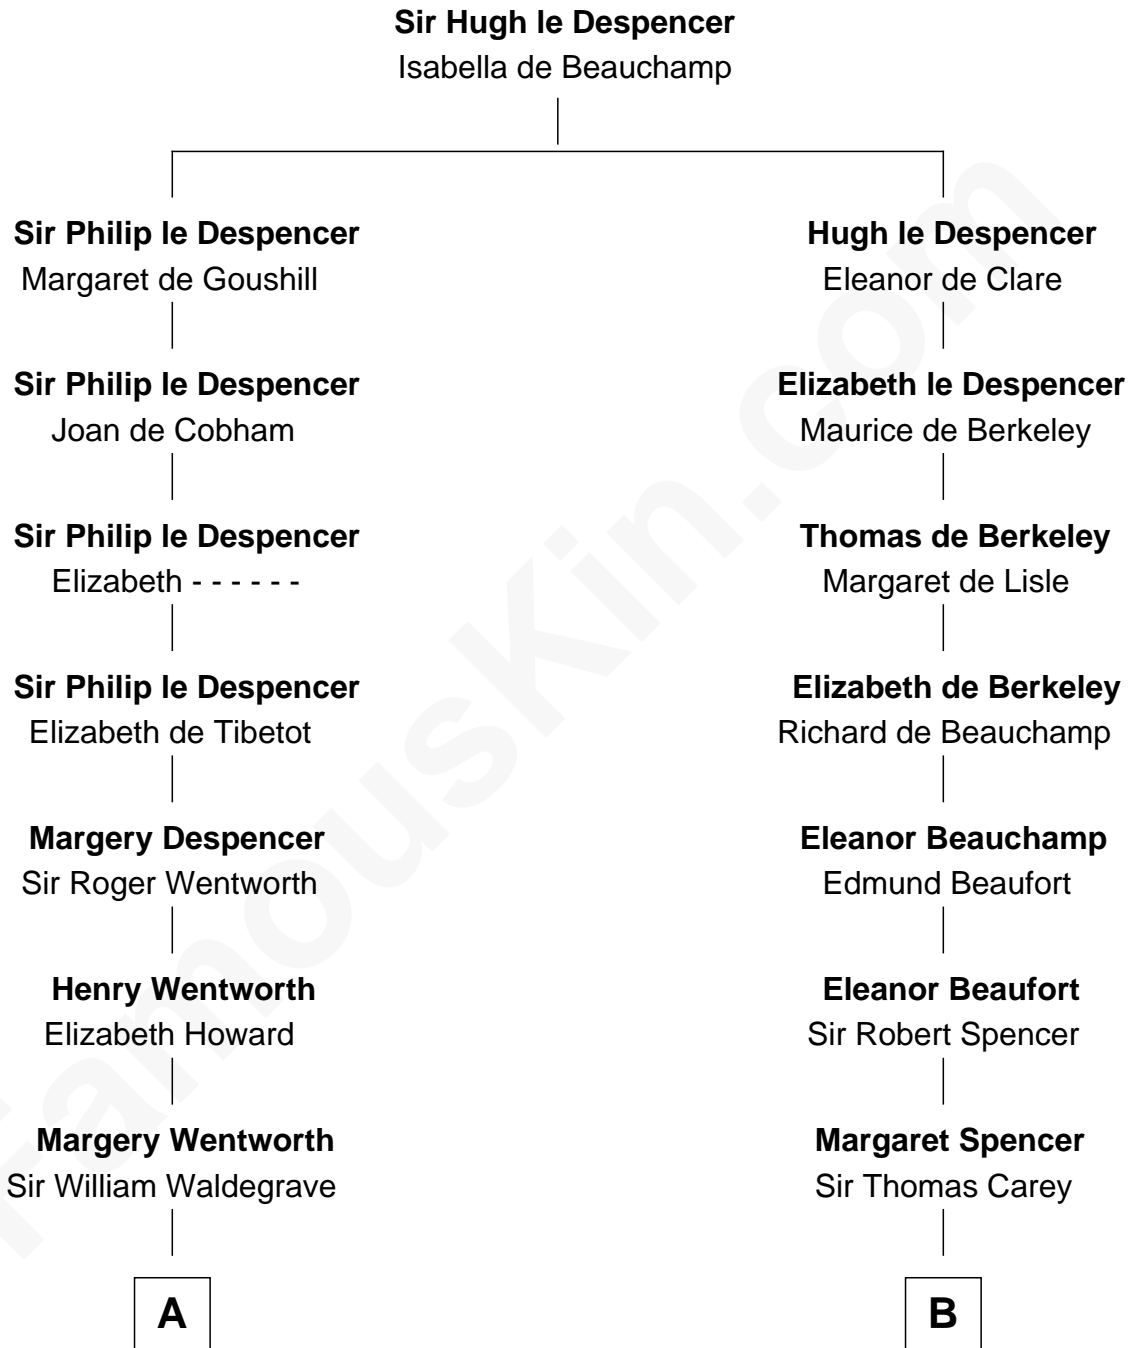

FamousKin.com
Relationship Chart of
Maggie Gyllenhaal
Movie Actress

17th cousin 4 times removed of

Charles Darwin
Theory of Evolution

C

Anders Leonard Gyllenhaal

Selma Amanda Nelson

Leonard Ephraim Gyllenhaal