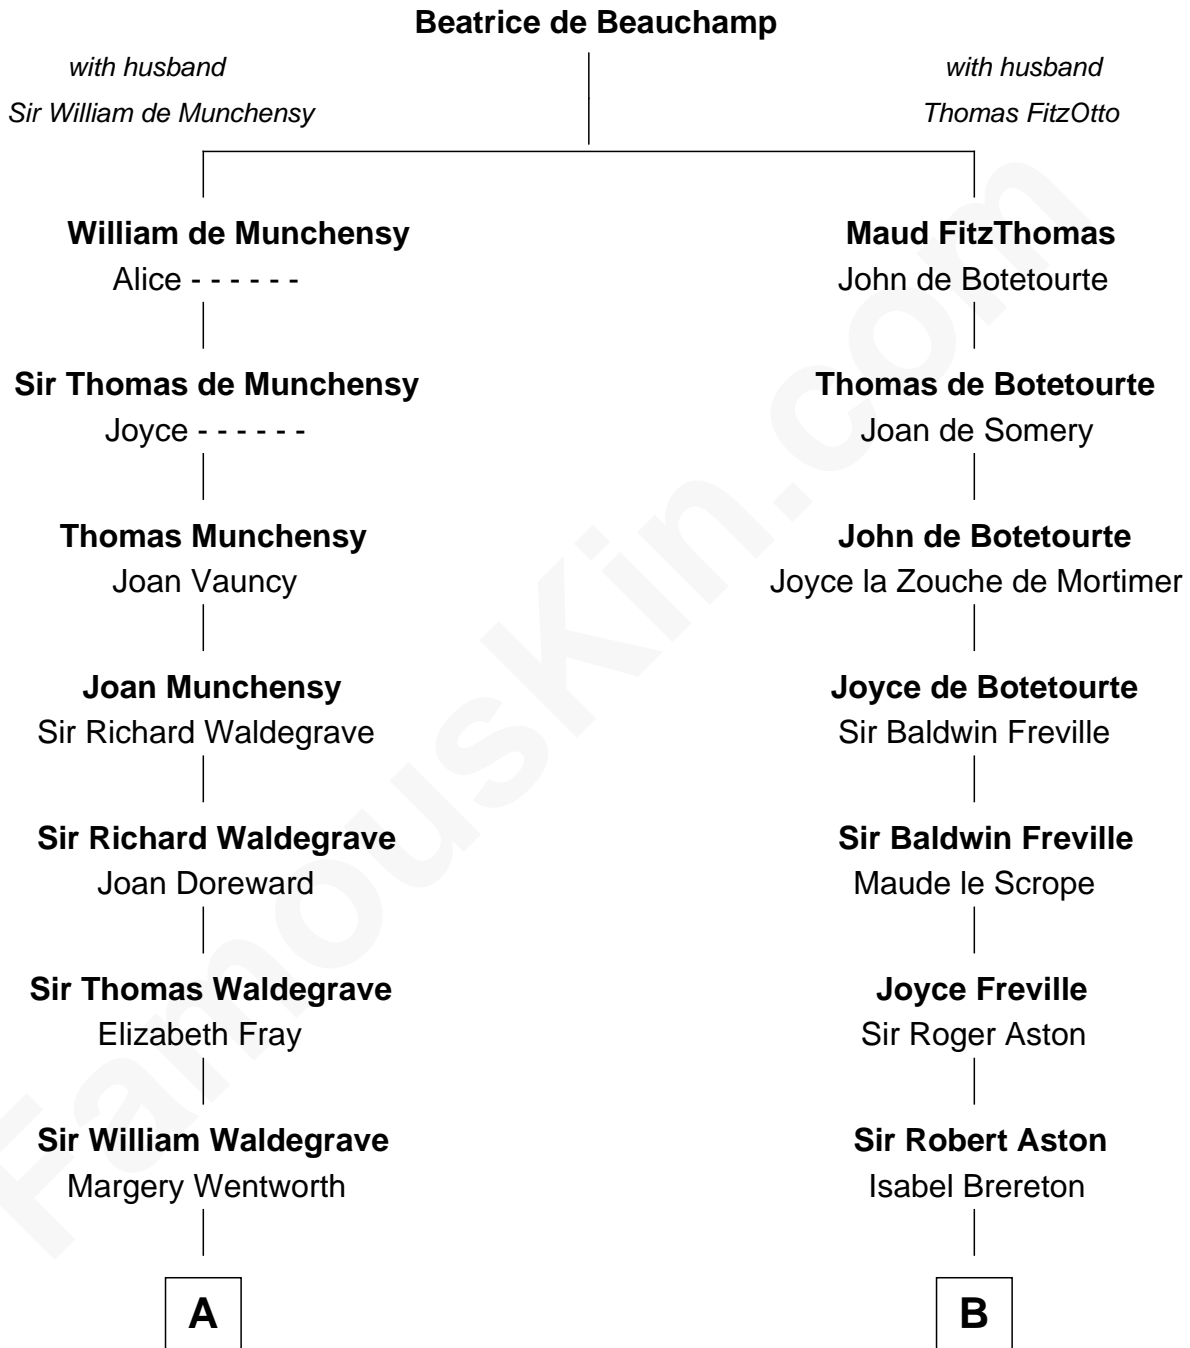

FamousKin.com
Relationship Chart of
Maggie Gyllenhaal
Movie Actress

20th cousin 1 time removed of

General James Longstreet
Confederate Army - U.S. Civil War

C

Anders Leonard Gyllenhaal

Selma Amanda Nelson

Leonard Ephraim Gyllenhaal

John Dent

Sarah Marshall

Thomas Marshall Dent

Anne Magruder

Mary Anna Dent

James Longstreet

General James Longstreet

Confederate Army - U.S. Civil War