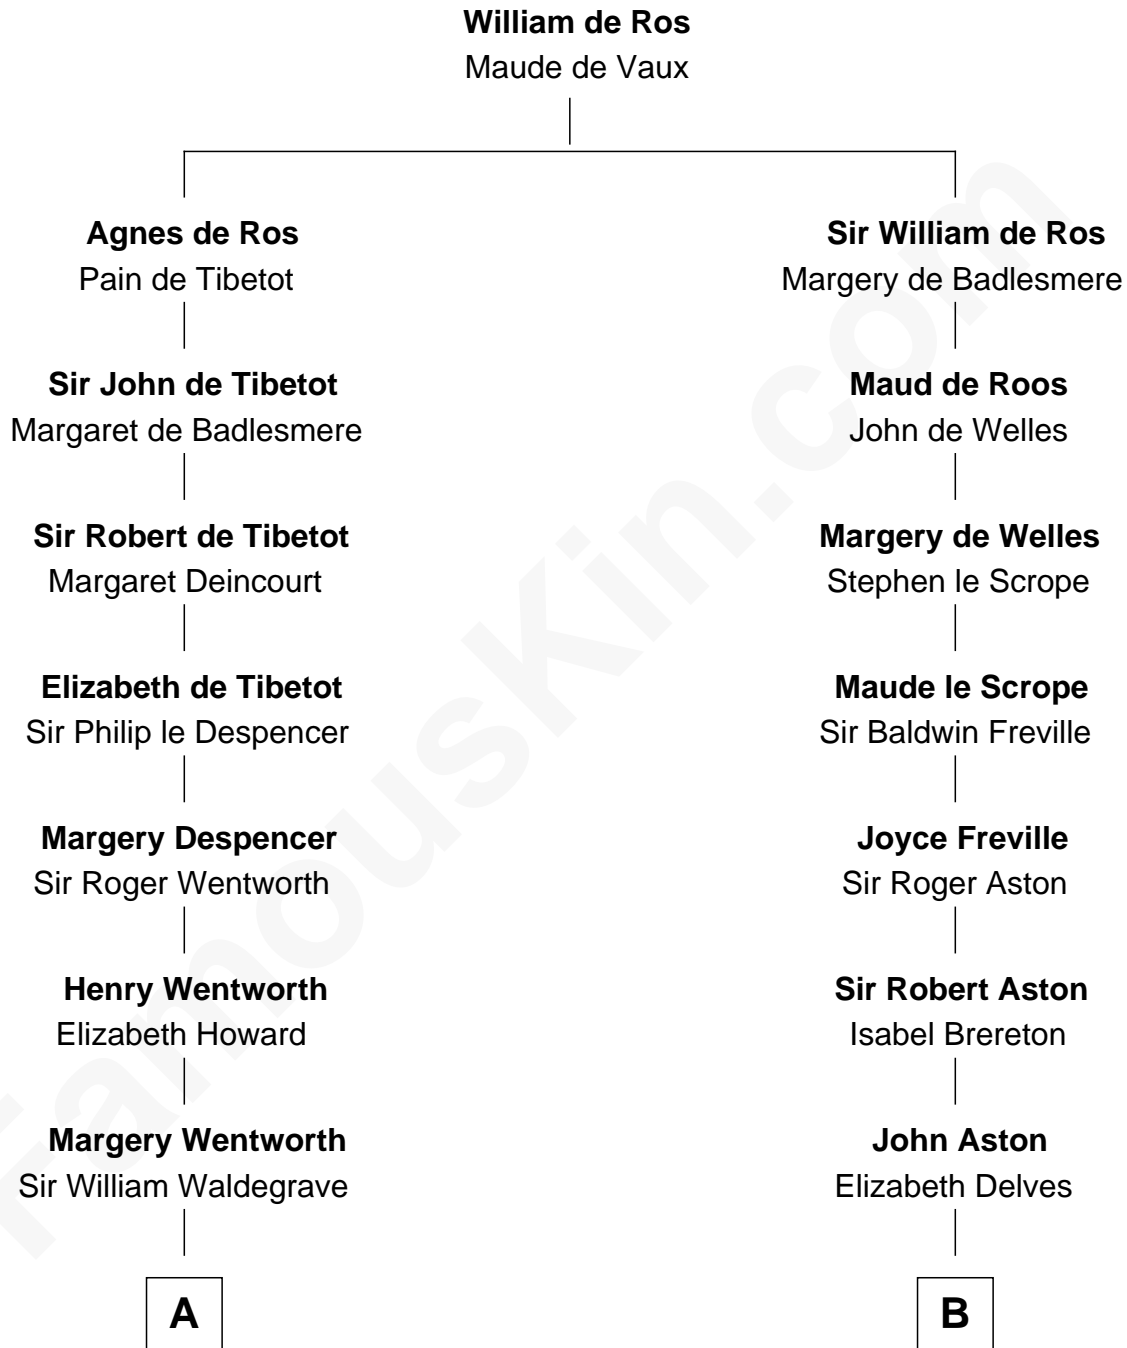

FamousKin.com
Relationship Chart of
Maggie Gyllenhaal
Movie Actress

19th cousin 2 times removed of
General James Longstreet
Confederate Army - U.S. Civil War

C

Anders Leonard Gyllenhaal

Selma Amanda Nelson

Leonard Ephraim Gyllenhaal

Philo Pendleton

Hugh Anders Gyllenhaal

Virginia Lowrie Childs

Stephen Roark Gyllenhaal

Naomi Achs

Maggie Gyllenhaal

Movie Actress

D

Thomas Marshall Dent

Anne Magruder

Mary Anna Dent

James Longstreet

General James Longstreet

Confederate Army - U.S. Civil War