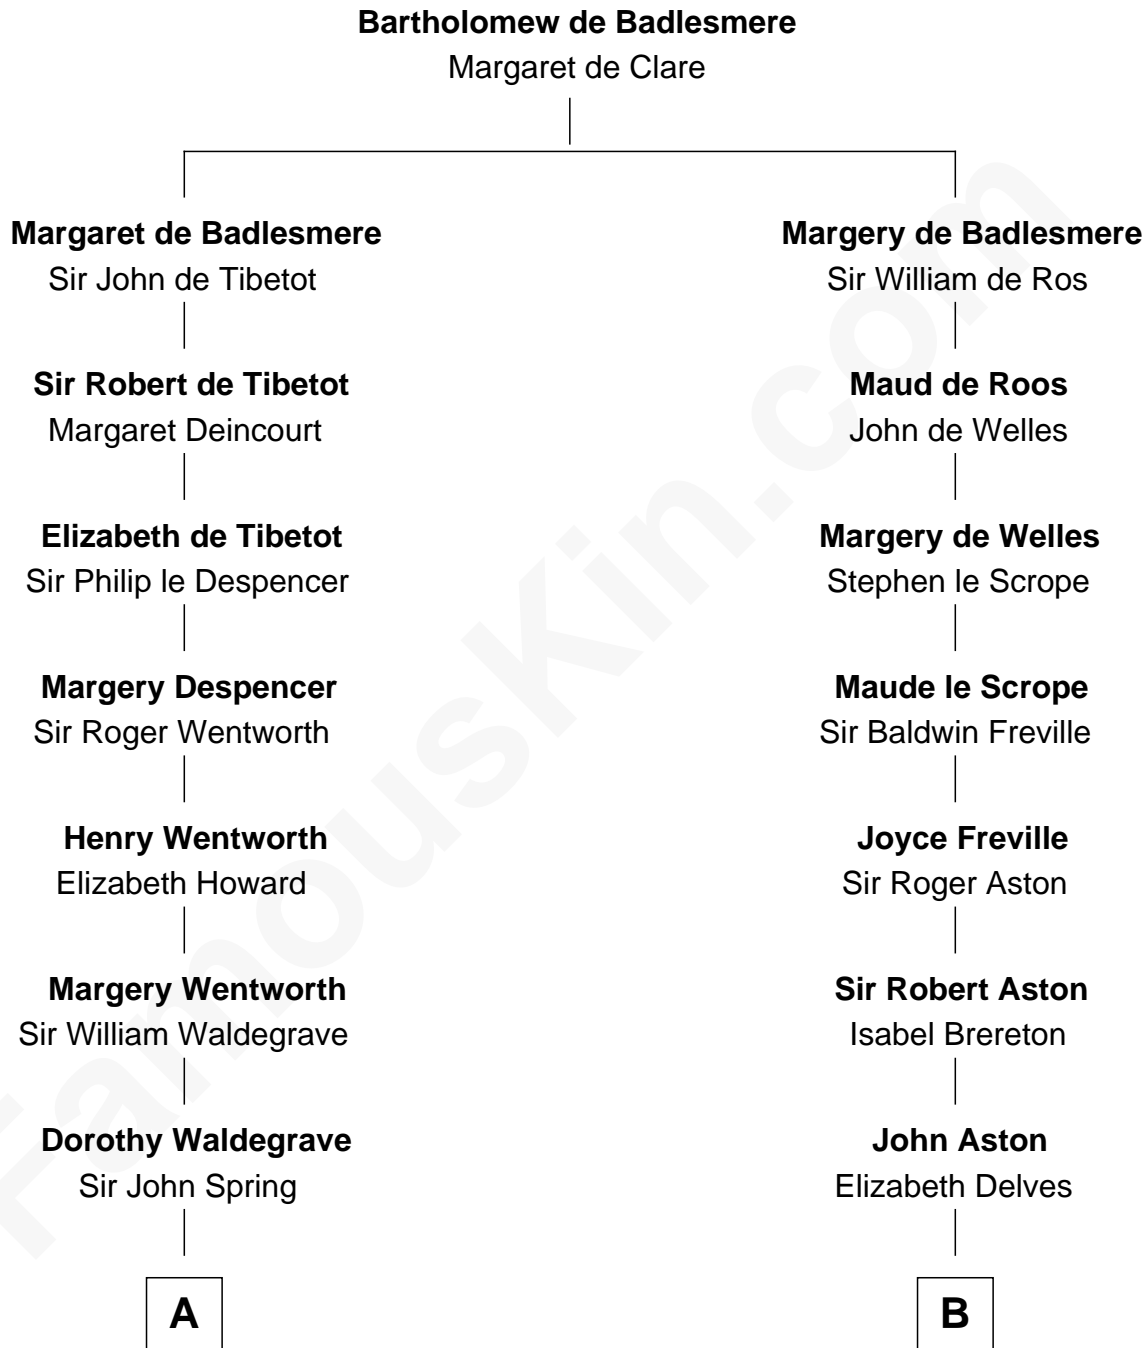

FamousKin.com
Relationship Chart of
Maggie Gyllenhaal
Movie Actress

19th cousin 1 time removed of

General James Longstreet
Confederate Army - U.S. Civil War

C

Leonard Ephraim Gyllenhaal

Philo Pendleton

Hugh Anders Gyllenhaal

Virginia Lowrie Childs

Stephen Roark Gyllenhaal

Naomi Achs

Maggie Gyllenhaal

Movie Actress

D

Thomas Marshall Dent

Anne Magruder

Mary Anna Dent

James Longstreet

General James Longstreet

Confederate Army - U.S. Civil War