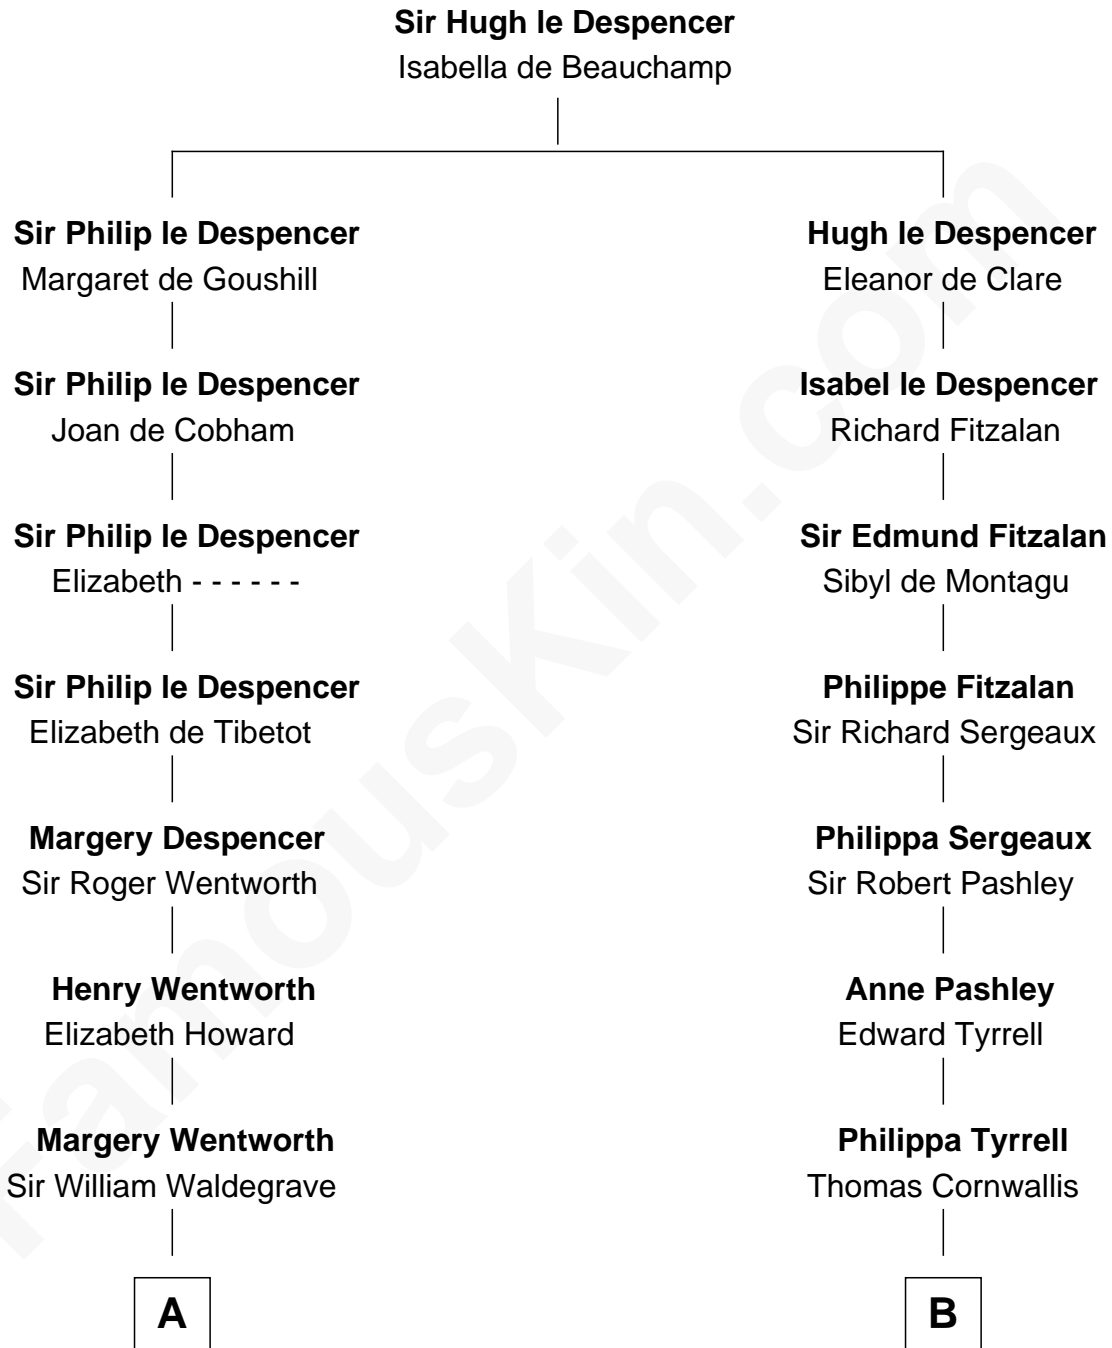

FamousKin.com
Relationship Chart of
Maggie Gyllenhaal
Movie Actress

19th cousin 2 times removed of
General James Longstreet
Confederate Army - U.S. Civil War

C

Anders Leonard Gyllenhaal

Selma Amanda Nelson