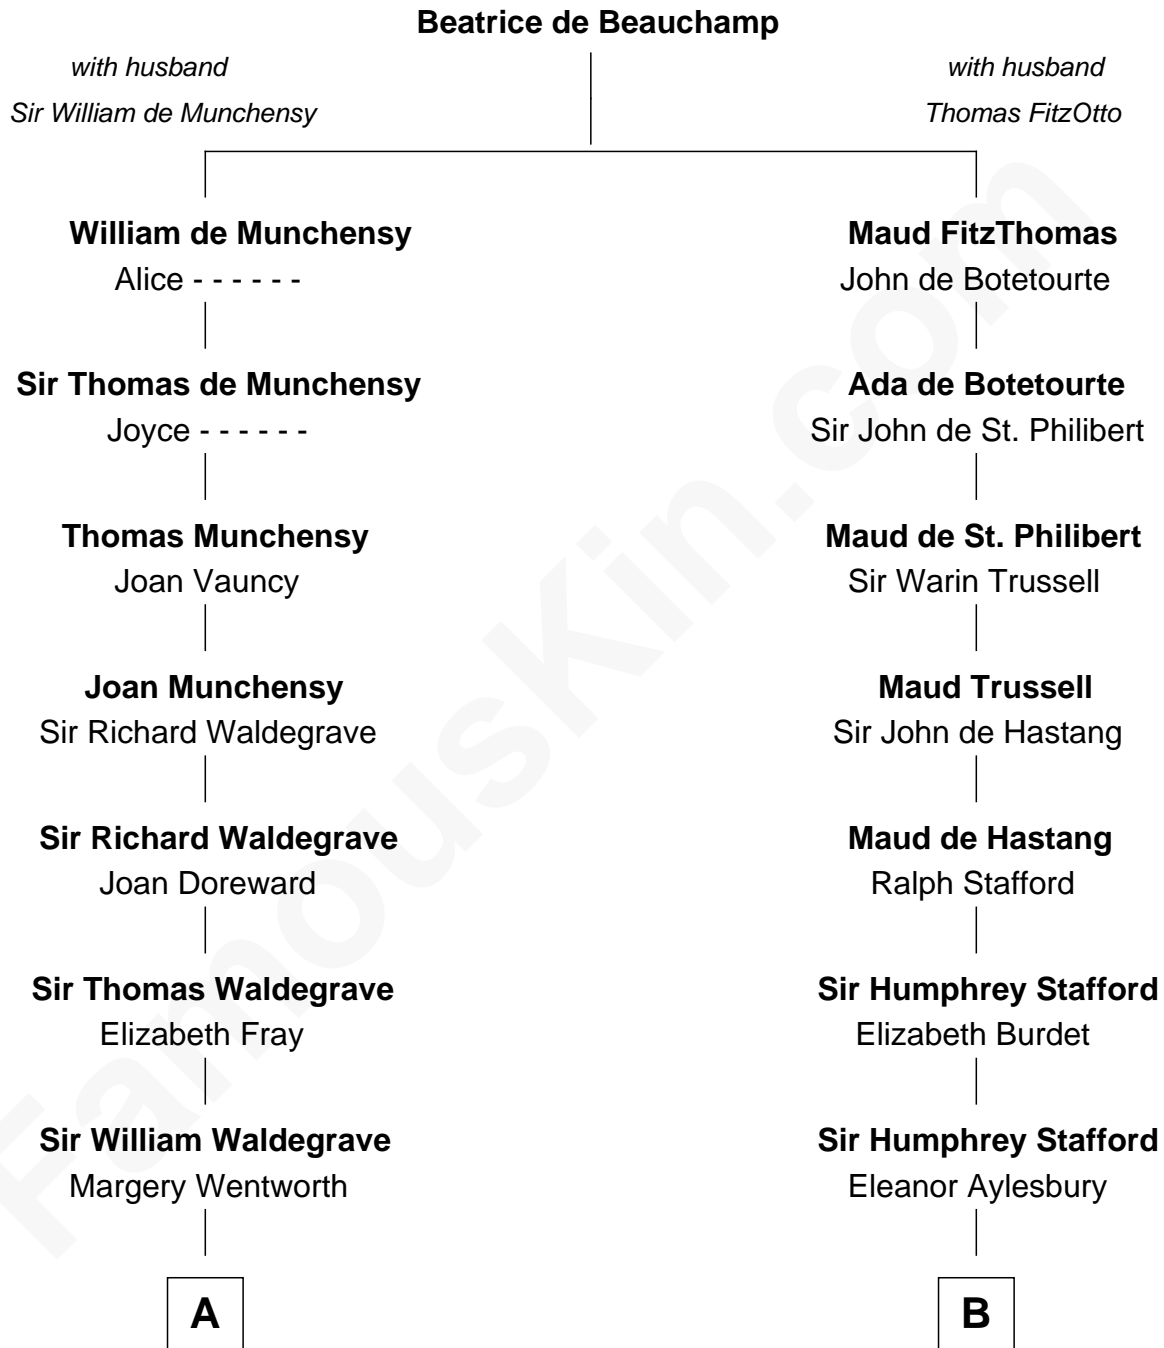

FamousKin.com Relationship Chart of

Maggie Gyllenhaal

Movie Actress

21st cousin of

Jack London

Author of "The Call of the Wild"

C

Anders Leonard Gyllenhaal

Selma Amanda Nelson

Leonard Ephraim Gyllenhaal

Philo Pendleton

Hugh Anders Gyllenhaal

Virginia Lowrie Childs

Stephen Roark Gyllenhaal

Naomi Achs

Maggie Gyllenhaal