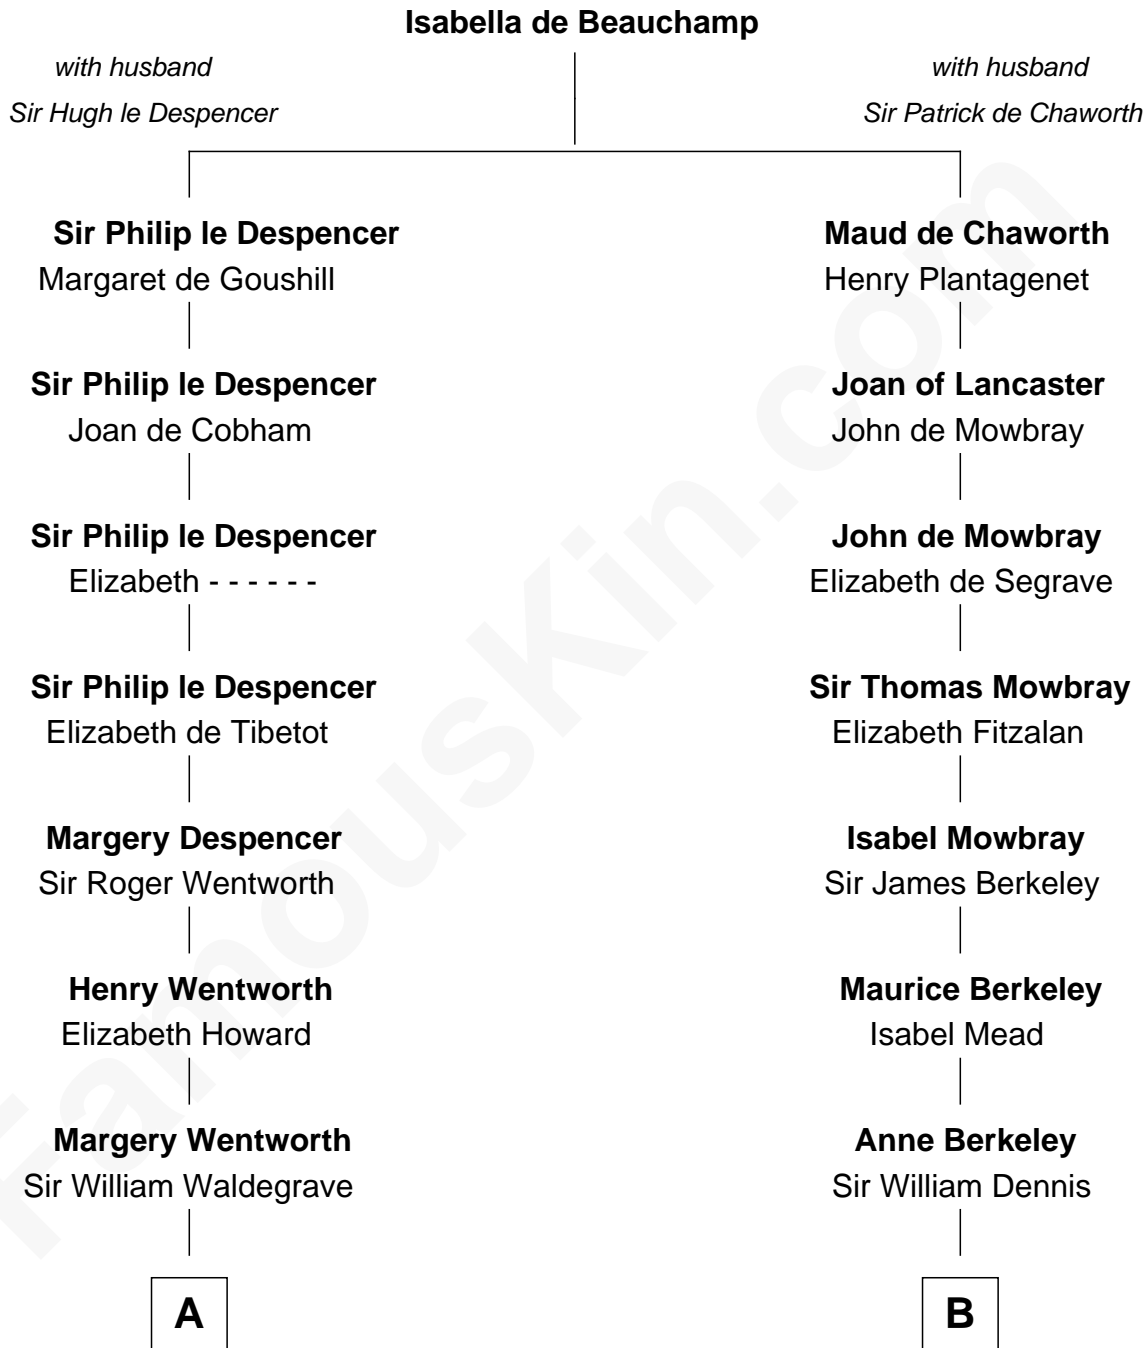

**FamousKin.com**  
**Relationship Chart of**  
**Maggie Gyllenhaal**  
*Movie Actress*

**19th cousin 2 times removed of**  
**Jack London**  
*Author of "The Call of the Wild"*

**C**

**Anders Leonard Gyllenhaal**

Selma Amanda Nelson

**Leonard Ephraim Gyllenhaal**

Philo Pendleton

**Hugh Anders Gyllenhaal**

Virginia Lowrie Childs

**Stephen Roark Gyllenhaal**

Naomi Achs

**Maggie Gyllenhaal**