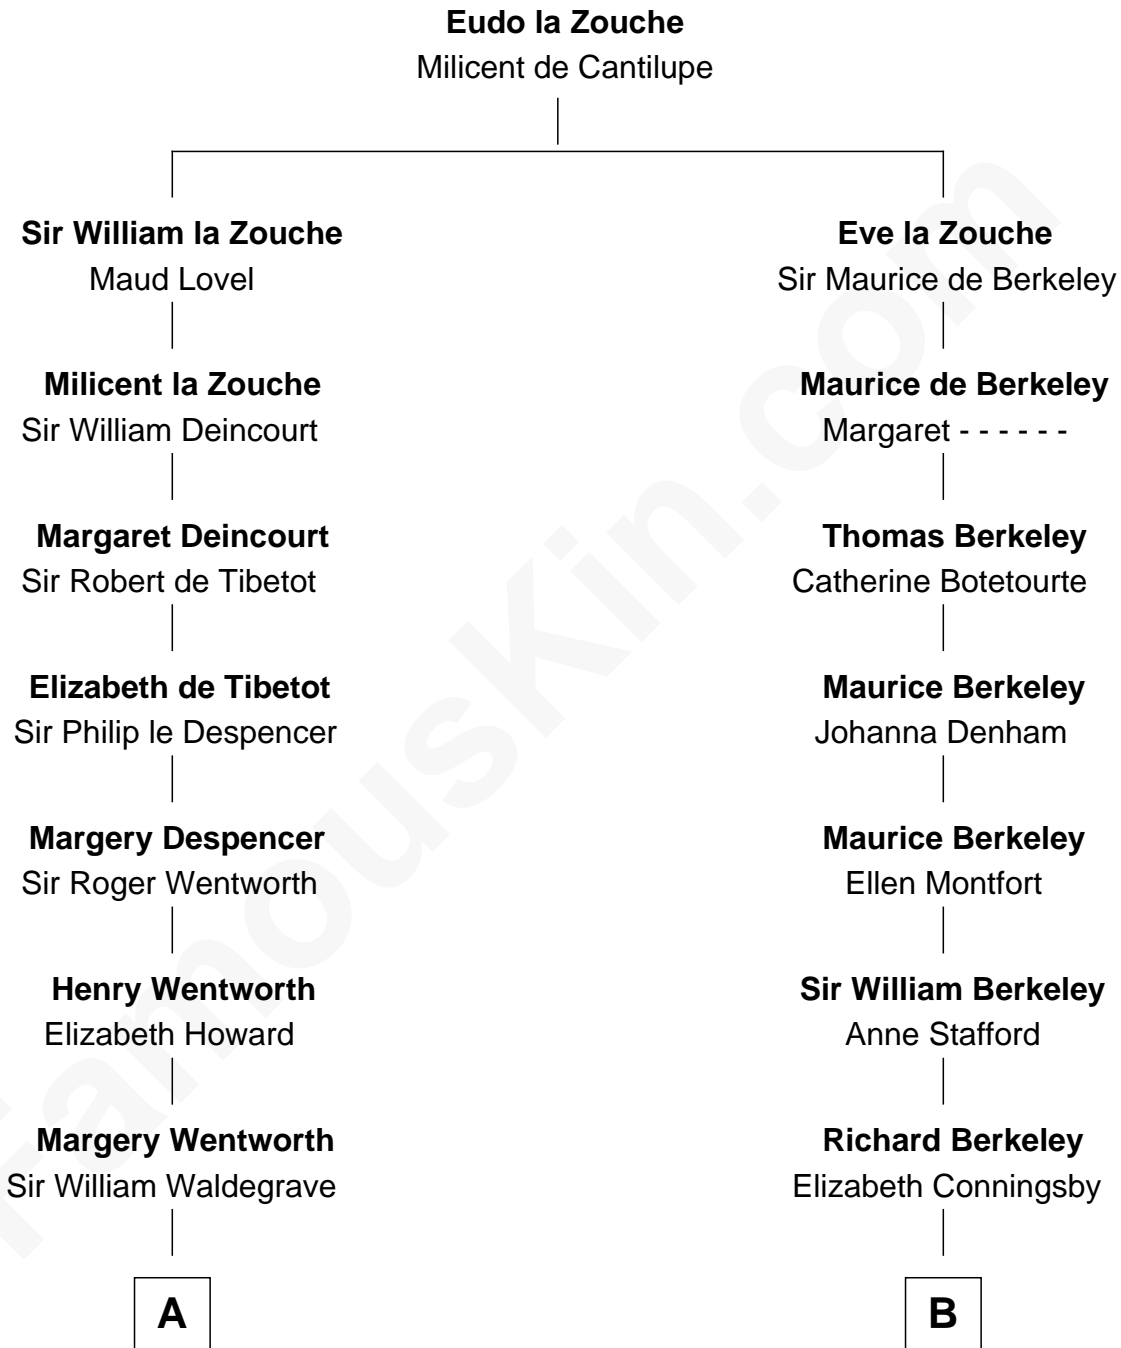

FamousKin.com
Relationship Chart of
Maggie Gyllenhaal
Movie Actress

19th cousin 2 times removed of
Jack London
Author of "The Call of the Wild"

C

Anders Leonard Gyllenhaal

Selma Amanda Nelson

Leonard Ephraim Gyllenhaal