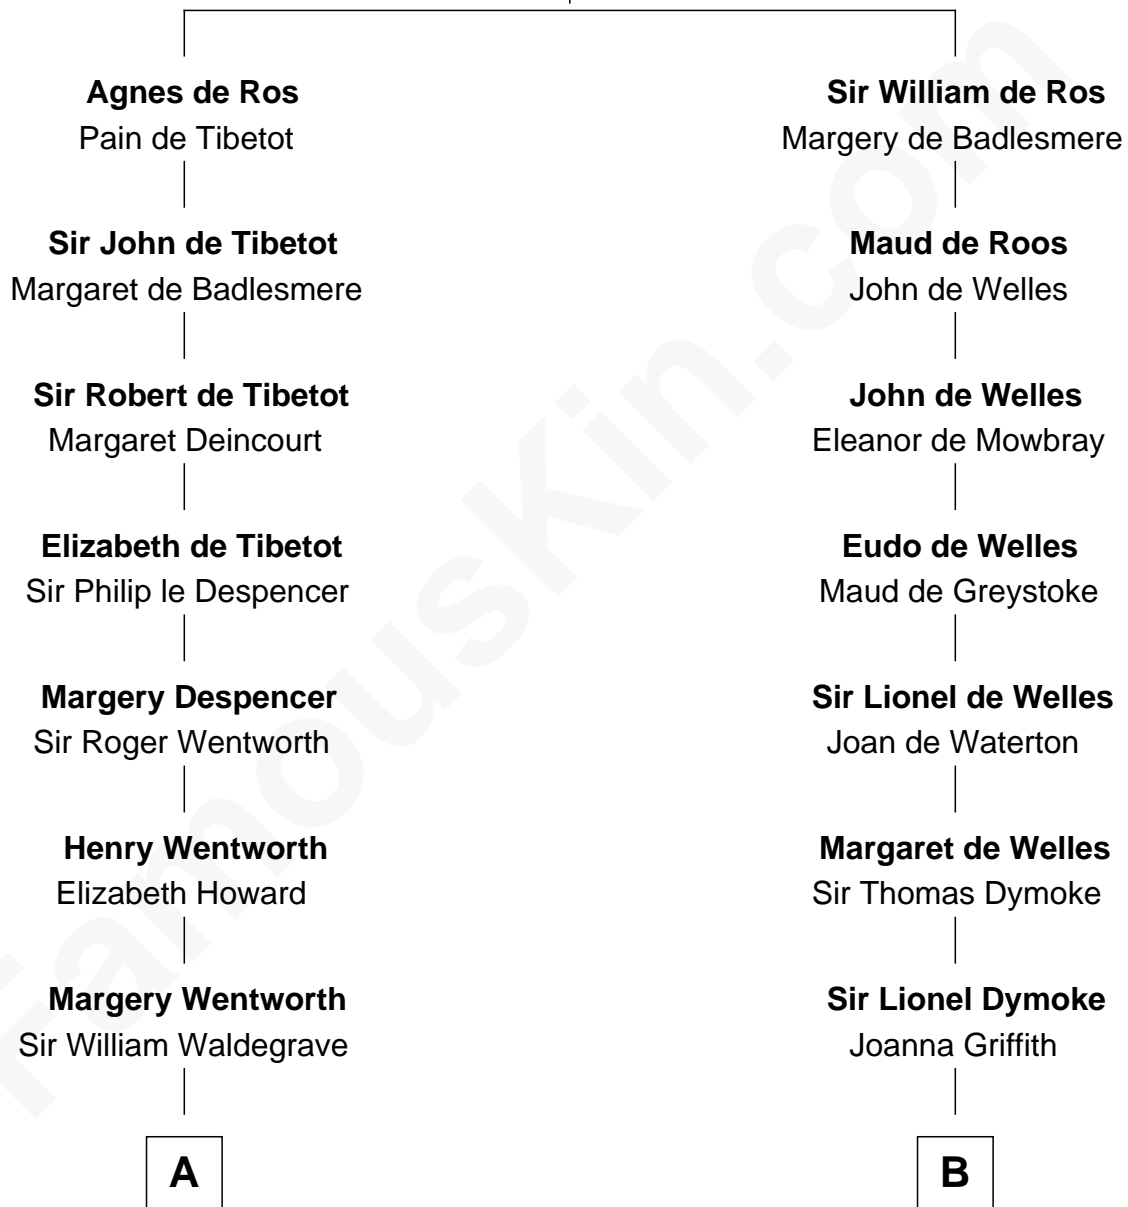

FamousKin.com

Relationship Chart of

Maggie Gyllenhaal

Movie Actress

21st cousin of

Lucille Ball

TV Actress - "I Love Lucy"

William de Ros
Maude de Vaux

C

Anders Leonard Gyllenhaal

Selma Amanda Nelson

Leonard Ephraim Gyllenhaal

Philo Pendleton

Hugh Anders Gyllenhaal

Virginia Lowrie Childs

Stephen Roark Gyllenhaal