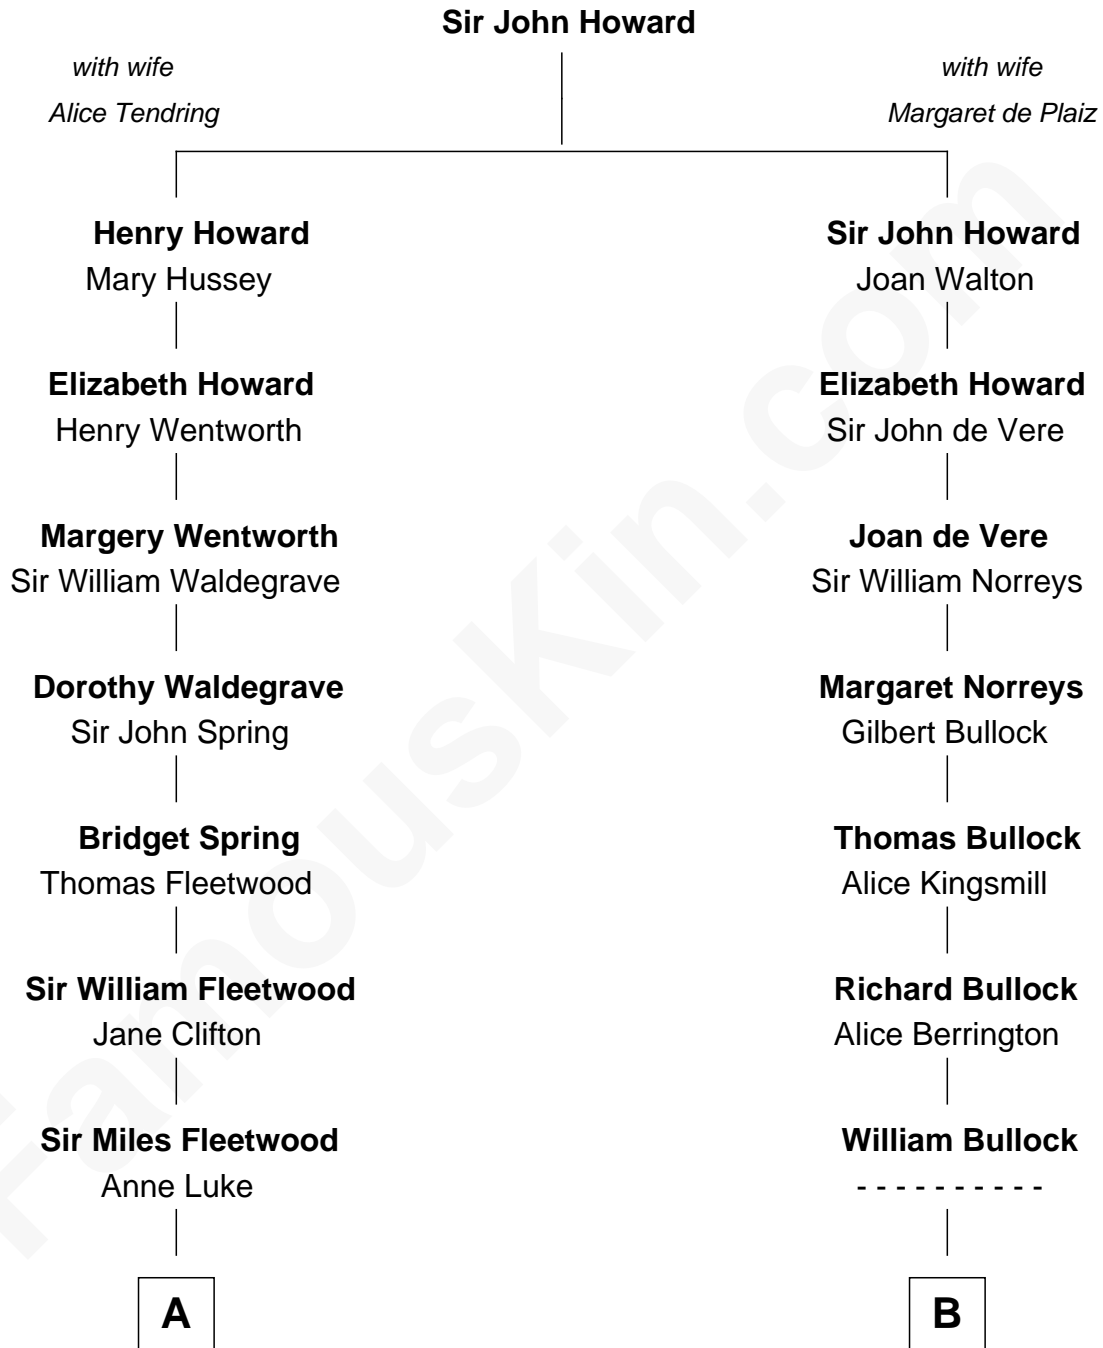

**FamousKin.com**  
**Relationship Chart of**  
**Maggie Gyllenhaal**  
*Movie Actress*

17th cousin 3 times removed of  
**Brian Wilson**  
*Co-Founder of The Beach Boys*

**C**

|  
**William Henry Wilson**

Alta Lenora Chitwood

|  
**William Coral Wilson**

Edith Sophia Sthole

|  
**Murray Gage Wilson**

Audree Neva Korthof

|  
**Brian Wilson**

*Co-Founder of The Beach Boys*