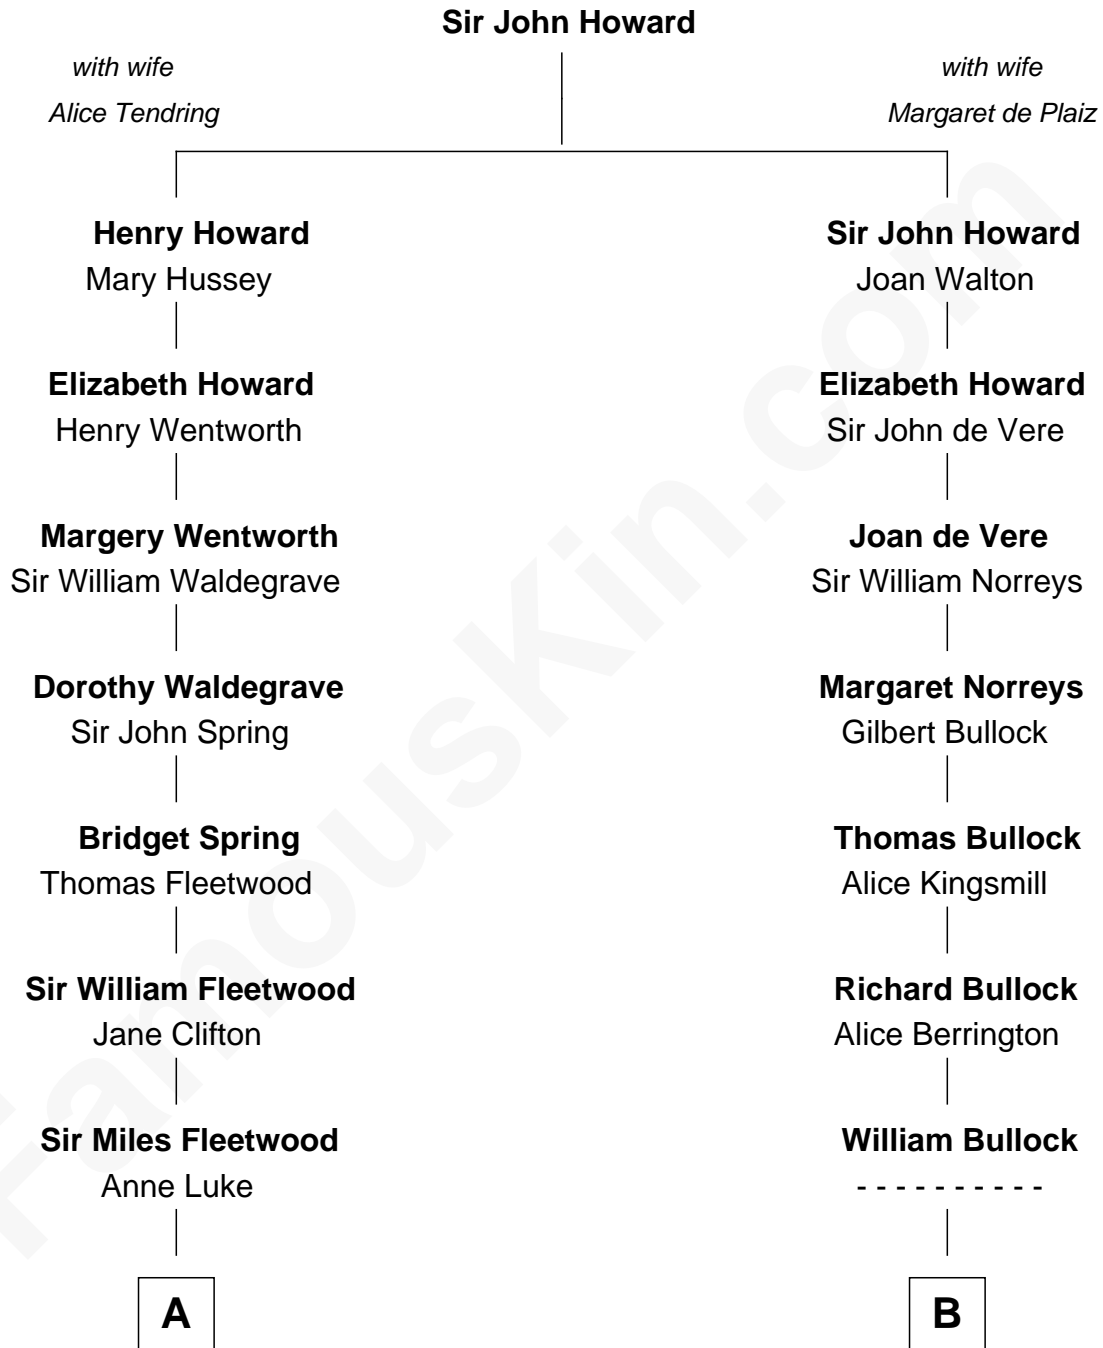

**FamousKin.com**  
**Relationship Chart of**  
**Maggie Gyllenhaal**  
*Movie Actress*

**17th cousin 3 times removed of**  
**Carl Wilson**  
*Co-Founder of The Beach Boys*

**C**

**William Henry Wilson**

Alta Lenora Chitwood

**William Coral Wilson**

Edith Sophia Sthole

**Murray Gage Wilson**

Audree Neva Korthof

**Carl Wilson**

*Co-Founder of The Beach Boys*