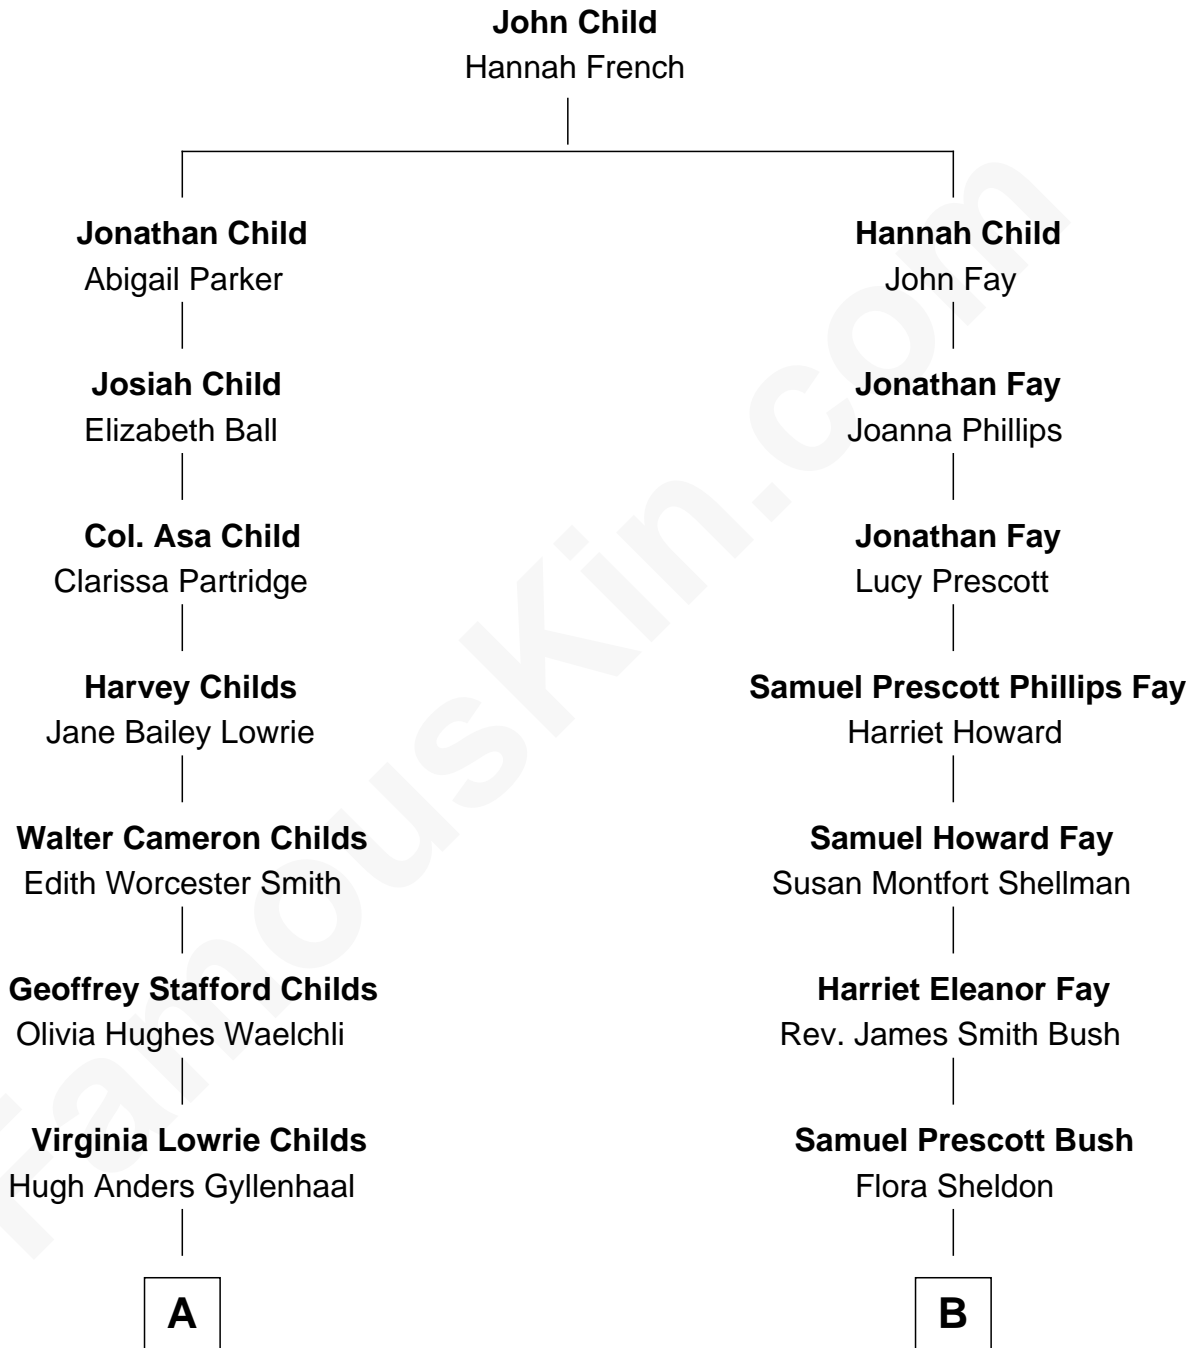

FamousKin.com Relationship Chart of

Maggie Gyllenhaal

Movie Actress

8th cousin 1 time removed of

Jeb Bush

43rd Governor of Florida

FamousKin.com