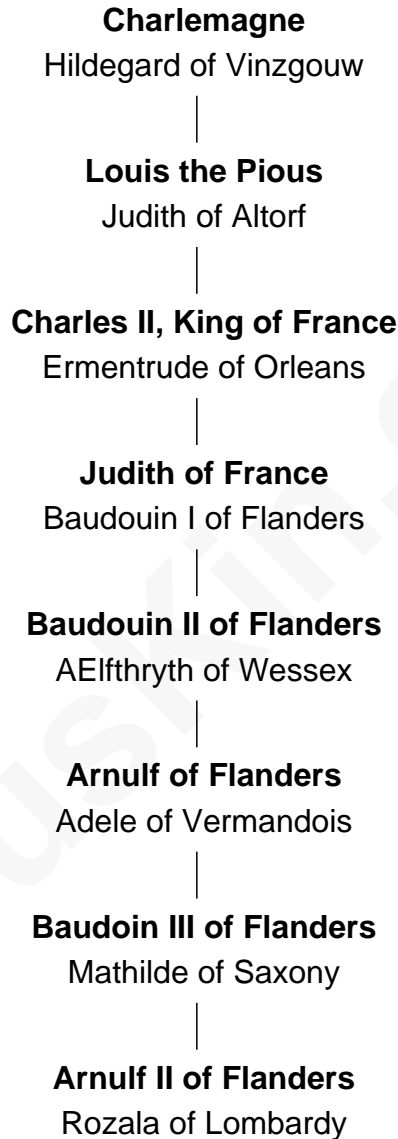

FamousKin.com Relationship Chart of

Maggie Gyllenhaal

Movie Actress

36th Great-granddaughter of

Charlemagne

King of the Franks

A

Baudoin IV of Flanders

Ogive of Luxembourg

Baudoin V of Flanders

Adela of France

Matilda of Flanders

William I, King of England

Henry I, King of England

Maud of Scotland

Maud of England

Geoffrey Plantagenet

Henry II, King of England

Eleanor of Aquitaine

John, King of England

Isabelle of Angoulême

Richard Plantagenet

Sir Richard of Cornwall

Joan - - - - -