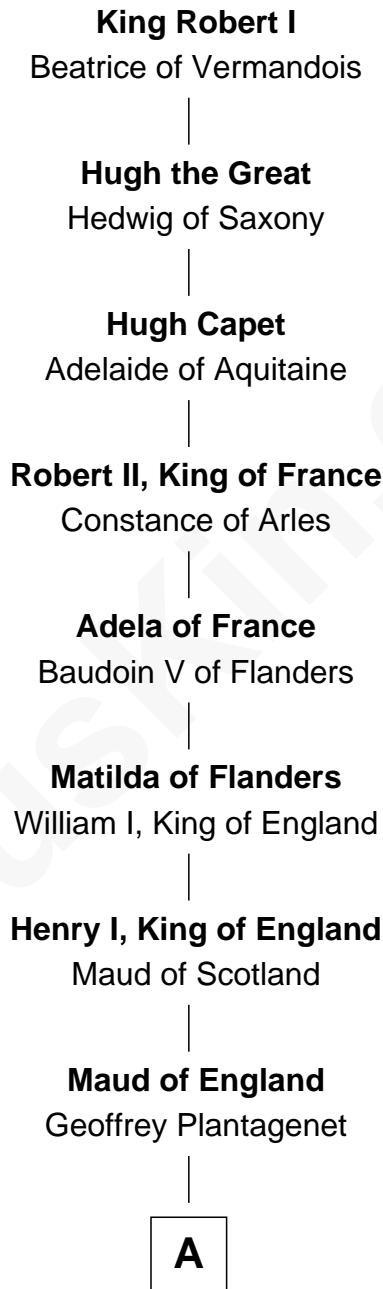

# FamousKin.com Relationship Chart of

**Maggie Gyllenhaal**

*Movie Actress*

31st Great-granddaughter of

**King Robert I**

*King of France*

**A**

**Henry II, King of England**

Eleanor of Aquitaine

**John, King of England**

Isabelle of Angoulême

**Richard Plantagenet**

**Sir Richard of Cornwall**

Joan - - - - -

**Joan of Cornwall**

Sir John Howard

**Sir John Howard**

Alice de Bois

**Sir Robert Howard**

Margaret de Scales

**Sir John Howard**

Alice Tendring

**Henry Howard**

Mary Hussey

**Elizabeth Howard**

Henry Wentworth

**B**

**B**

**Margery Wentworth**  
Sir William Waldegrave

**Dorothy Waldegrave**  
Sir John Spring

**Bridget Spring**  
Thomas Fleetwood

**Sir William Fleetwood**  
Jane Clifton