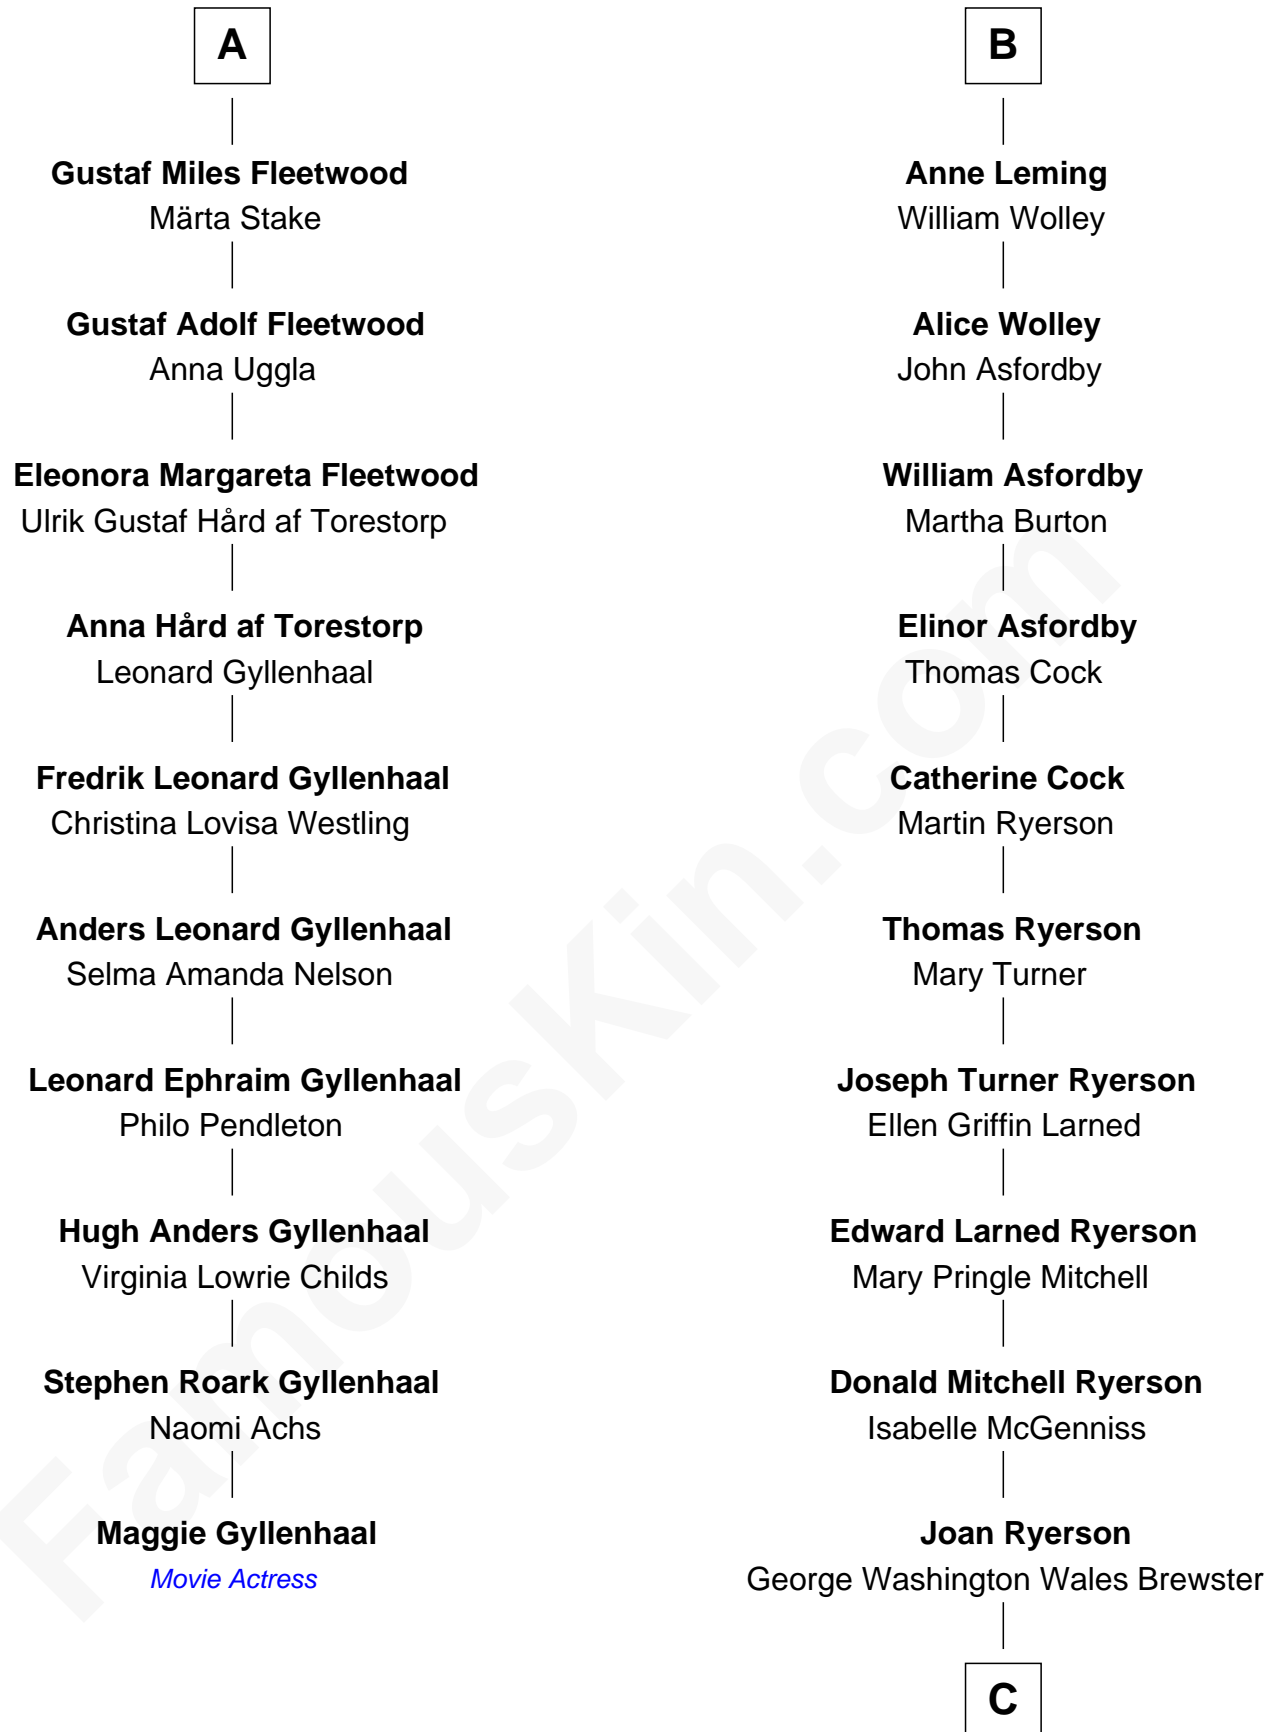

**FamousKin.com**  
**Relationship Chart of**  
**Maggie Gyllenhaal**  
*Movie Actress*

16th cousin 2 times removed of

**Paget Brewster**  
*TV Actress*

**Sir Roger Wentworth**  
 Margery Despencer

C

Galen Brewster  
Hathaway Tew

Paget Brewster  
*TV Actress*

FamousKin.com