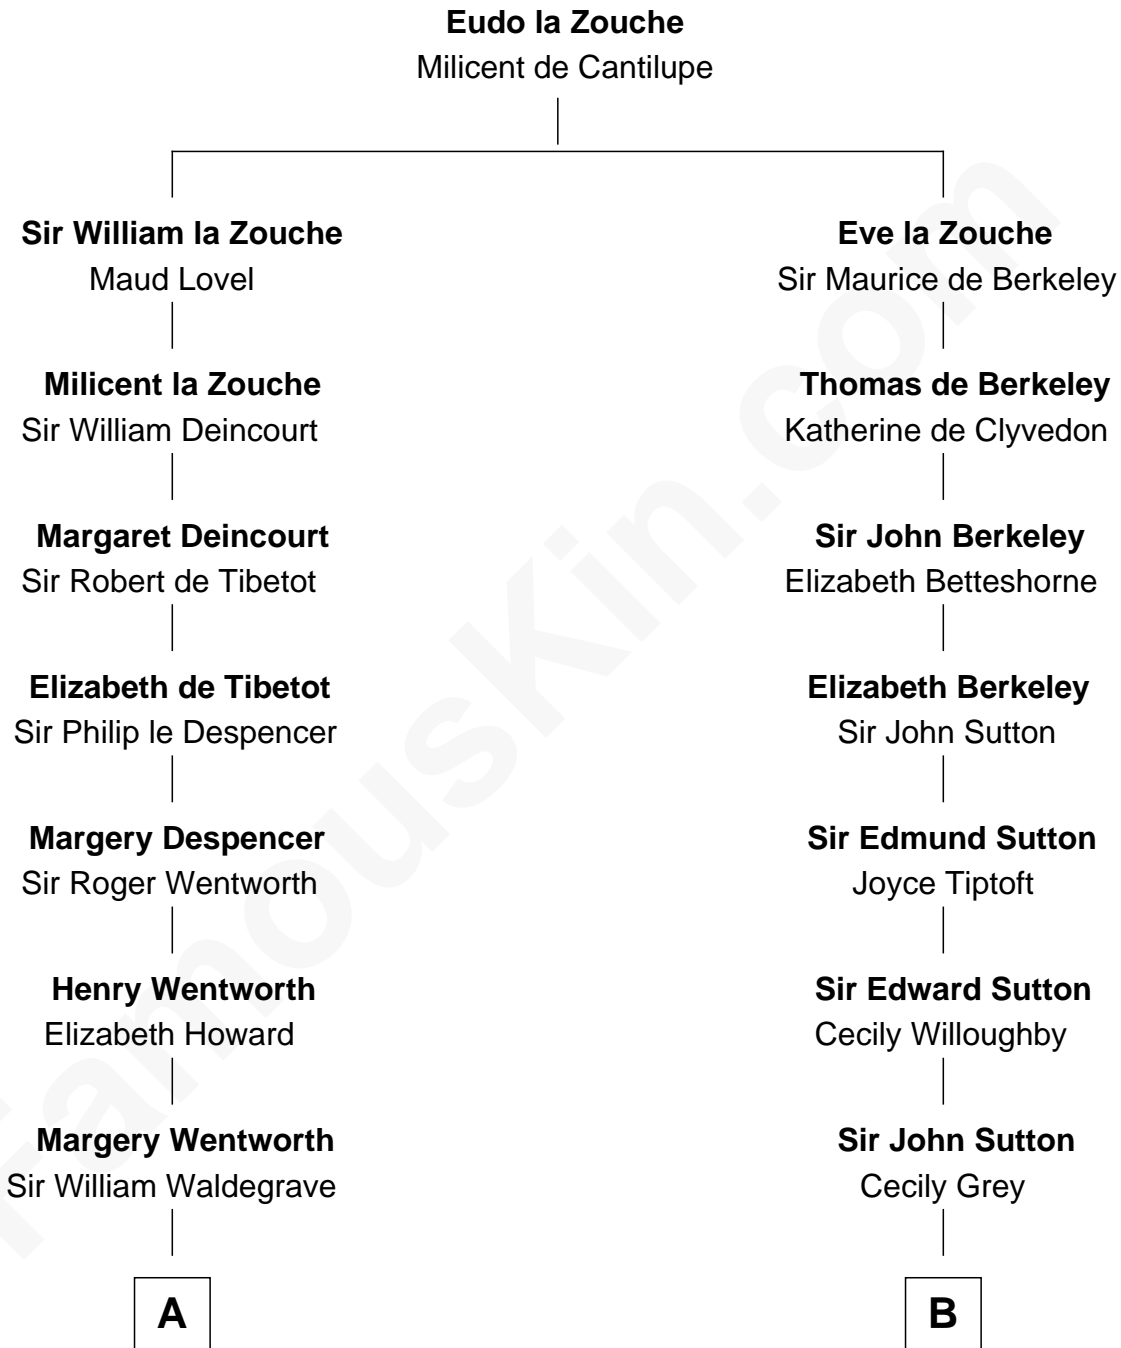

FamousKin.com
Relationship Chart of
Maggie Gyllenhaal
Movie Actress

19th cousin 2 times removed of

James Sherman
27th U.S. Vice-President

C

Anders Leonard Gyllenhaal
Selma Amanda Nelson

Leonard Ephraim Gyllenhaal
Philo Pendleton

Hugh Anders Gyllenhaal
Virginia Lowrie Childs

Stephen Roark Gyllenhaal
Naomi Achs

Maggie Gyllenhaal
Movie Actress

D

Frances Lucretia Williams
Richard Winslow Sherman

Mary Frances Sherman
Richard Updike Sherman