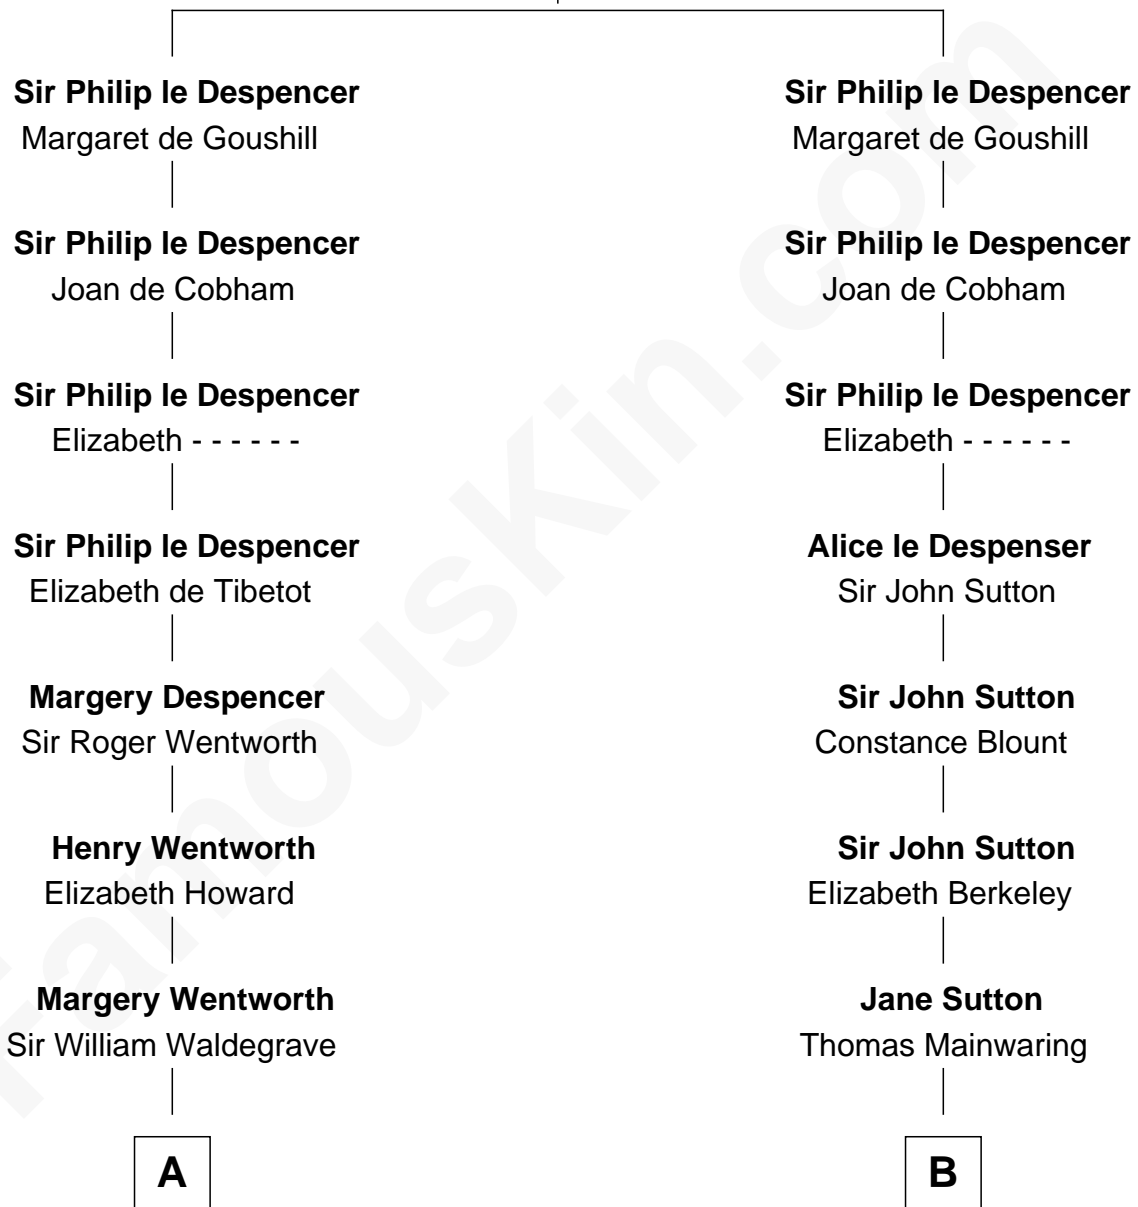

FamousKin.com
Relationship Chart of
Maggie Gyllenhaal
Movie Actress

20th cousin 1 time removed of
Allen Dulles
5th Director of the C.I.A.

Isabella de Beauchamp
 Sir Hugh le Despencer

C

Anders Leonard Gyllenhaal

Selma Amanda Nelson

Leonard Ephraim Gyllenhaal

Philo Pendleton

Hugh Anders Gyllenhaal

Virginia Lowrie Childs

Stephen Roark Gyllenhaal

Naomi Achs

Maggie Gyllenhaal