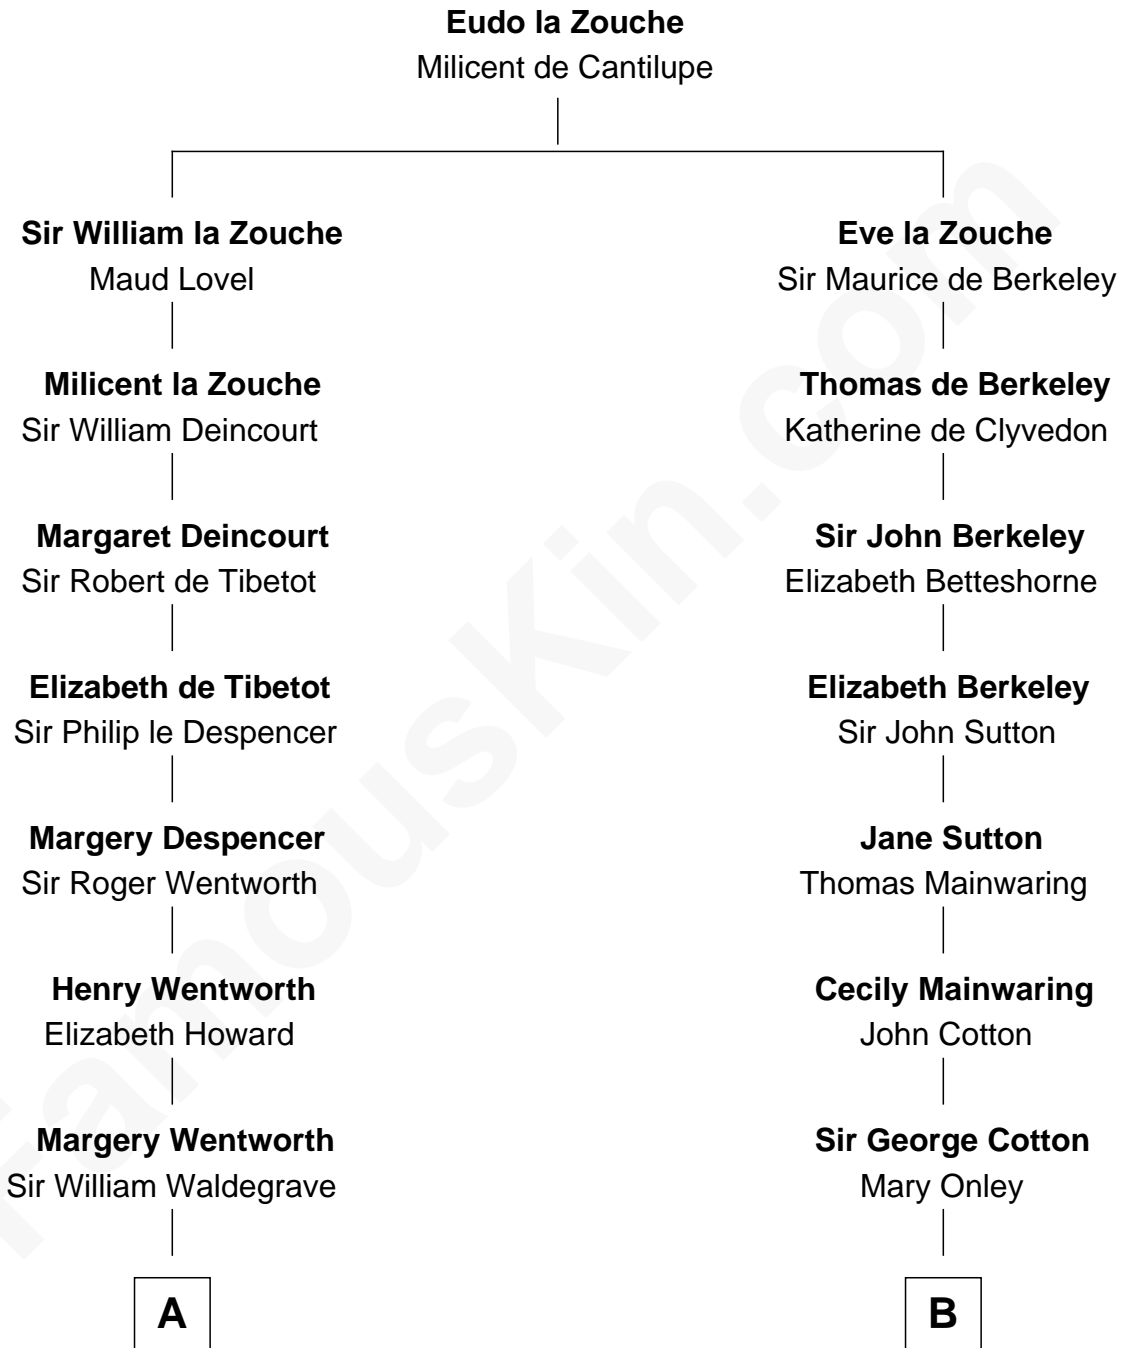

FamousKin.com
Relationship Chart of
Maggie Gyllenhaal
Movie Actress

18th cousin 3 times removed of

Allen Dulles
5th Director of the C.I.A.

FamousKin.com