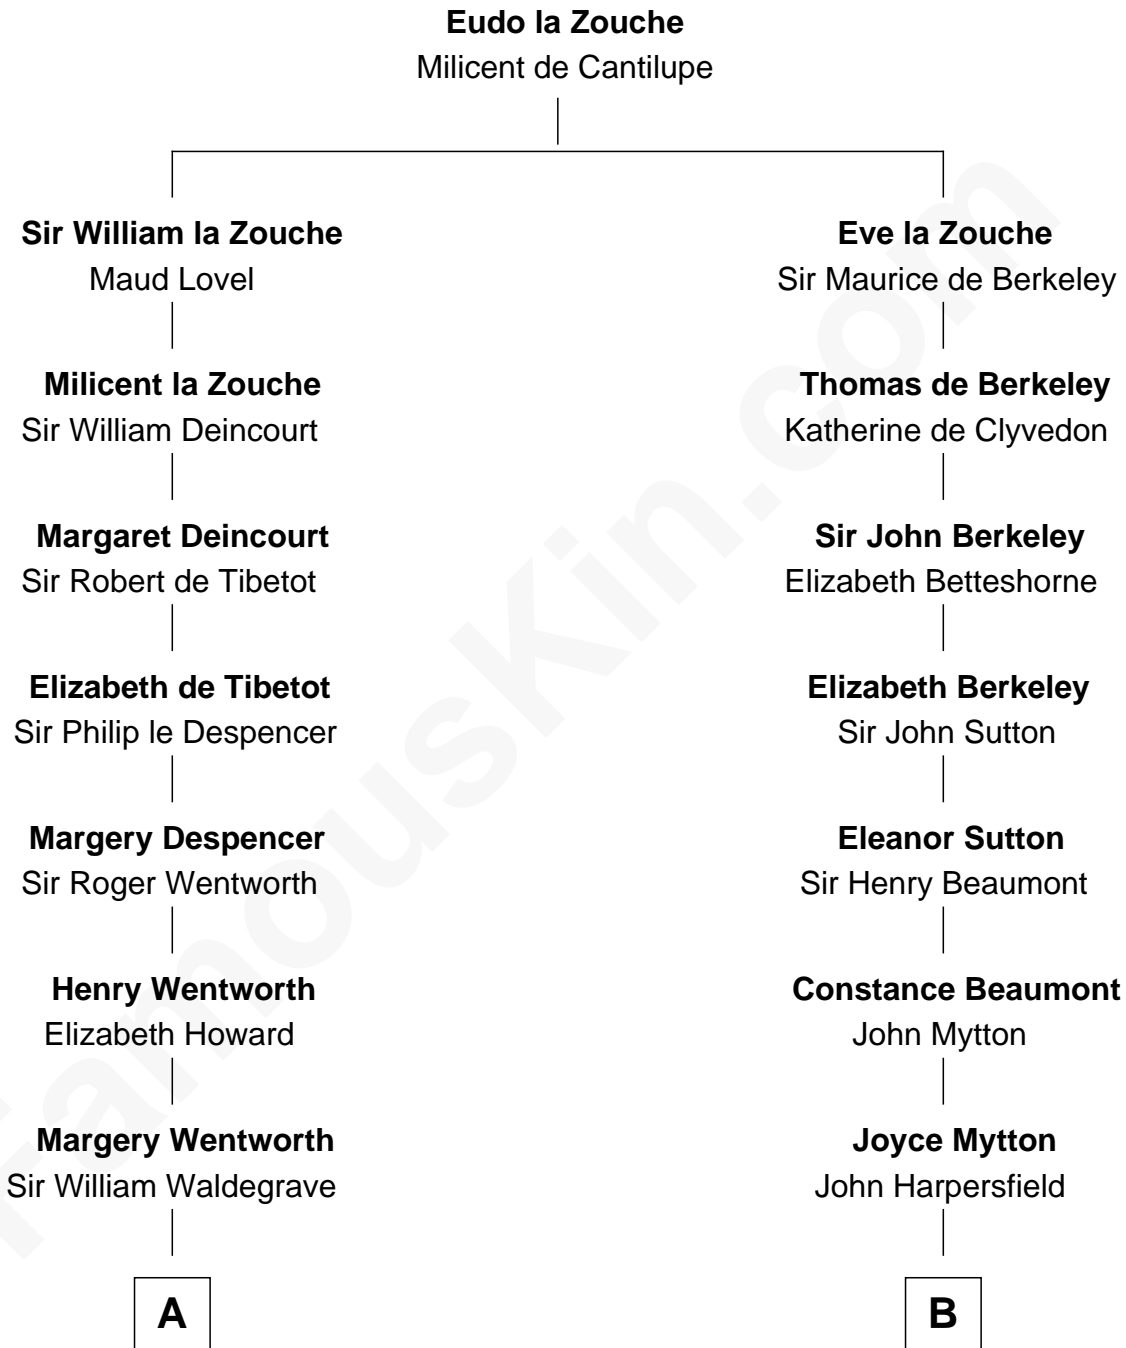

FamousKin.com

Relationship Chart of

Maggie Gyllenhaal

Movie Actress

21st cousin of

Chevy Chase

Comedian, Actor and Writer

C

Anders Leonard Gyllenhaal

Selma Amanda Nelson

Leonard Ephraim Gyllenhaal

Philo Pendleton

Hugh Anders Gyllenhaal

Virginia Lowrie Childs

Stephen Roark Gyllenhaal

Naomi Achs