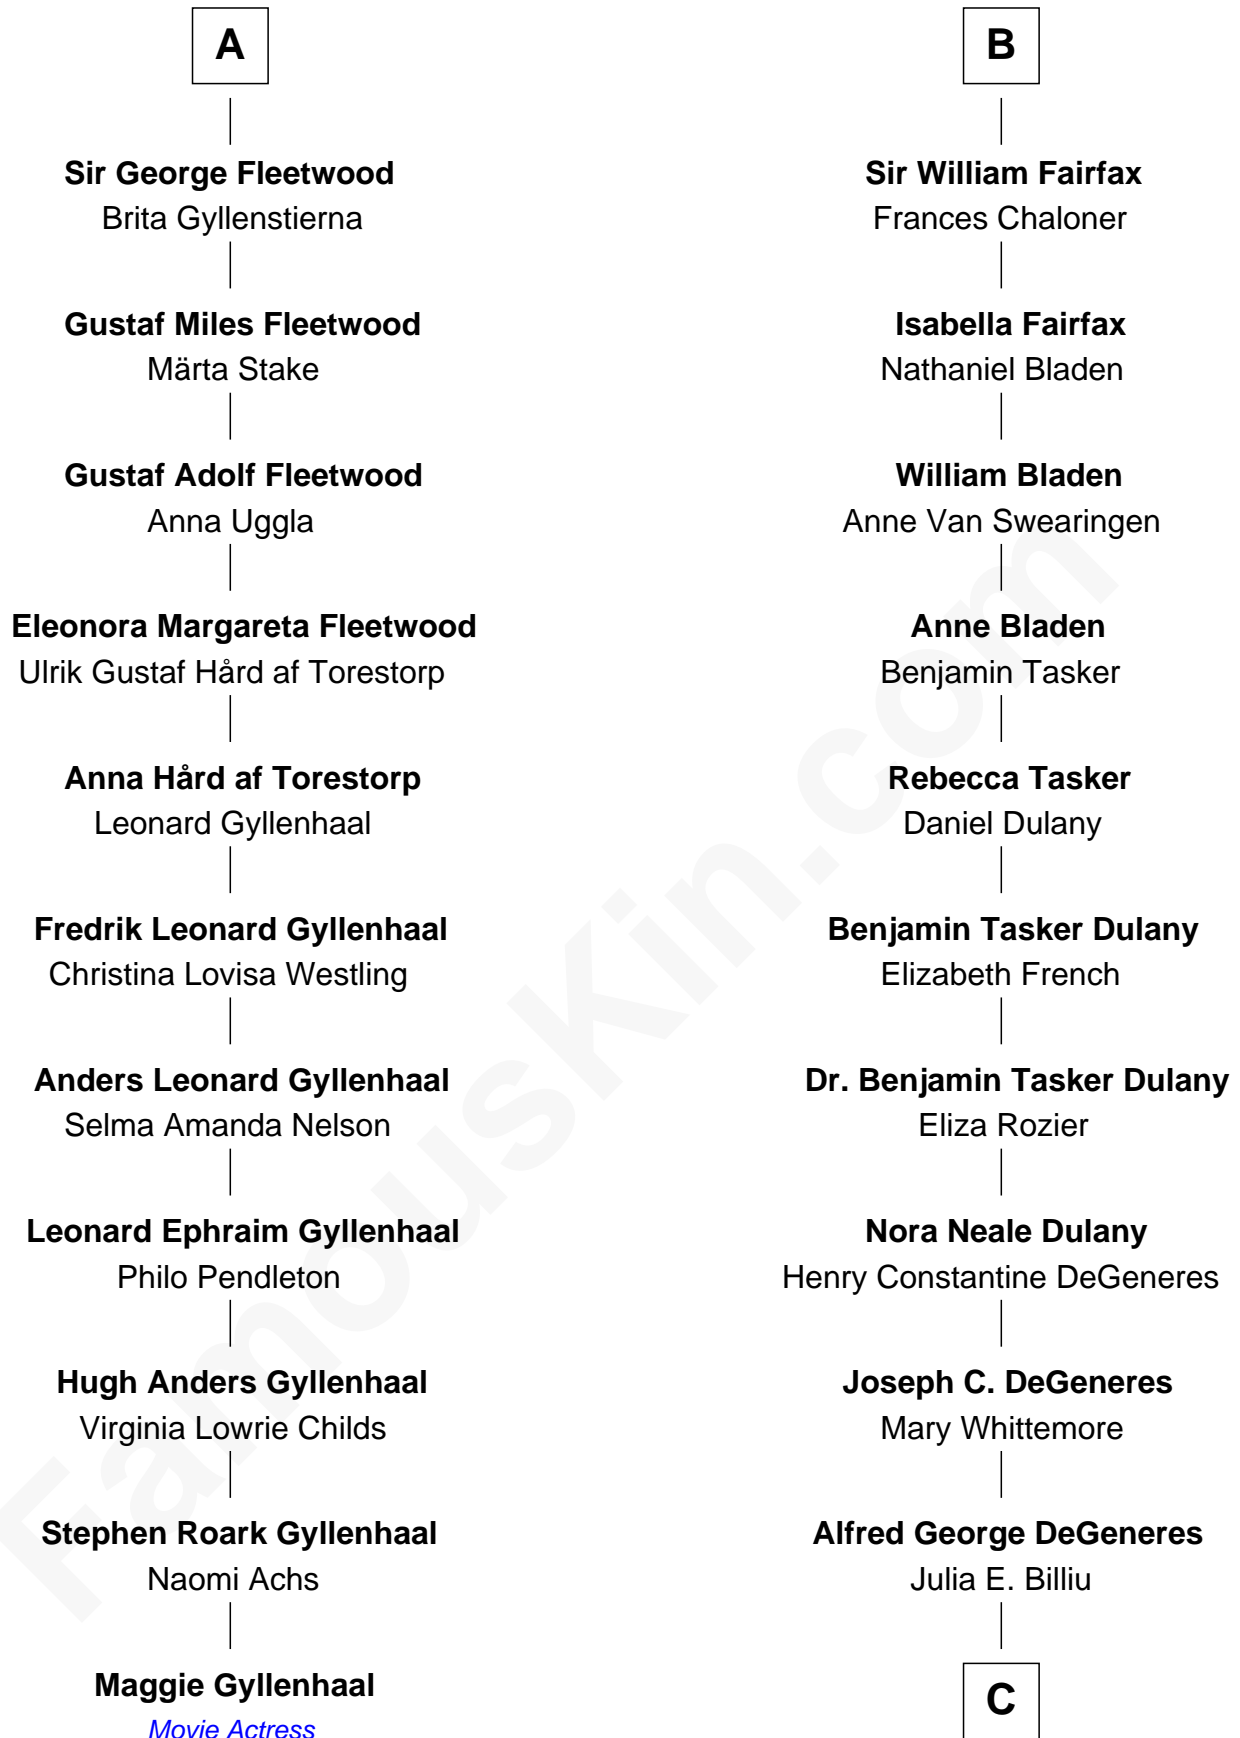

FamousKin.com
Relationship Chart of
Maggie Gyllenhaal
Movie Actress

17th cousin 2 times removed of
Ellen DeGeneres
Comedienne and TV Personality

C

Elliot Everett DeGeneres

Ruth Elodie Martin

Elliot Everett DeGeneres