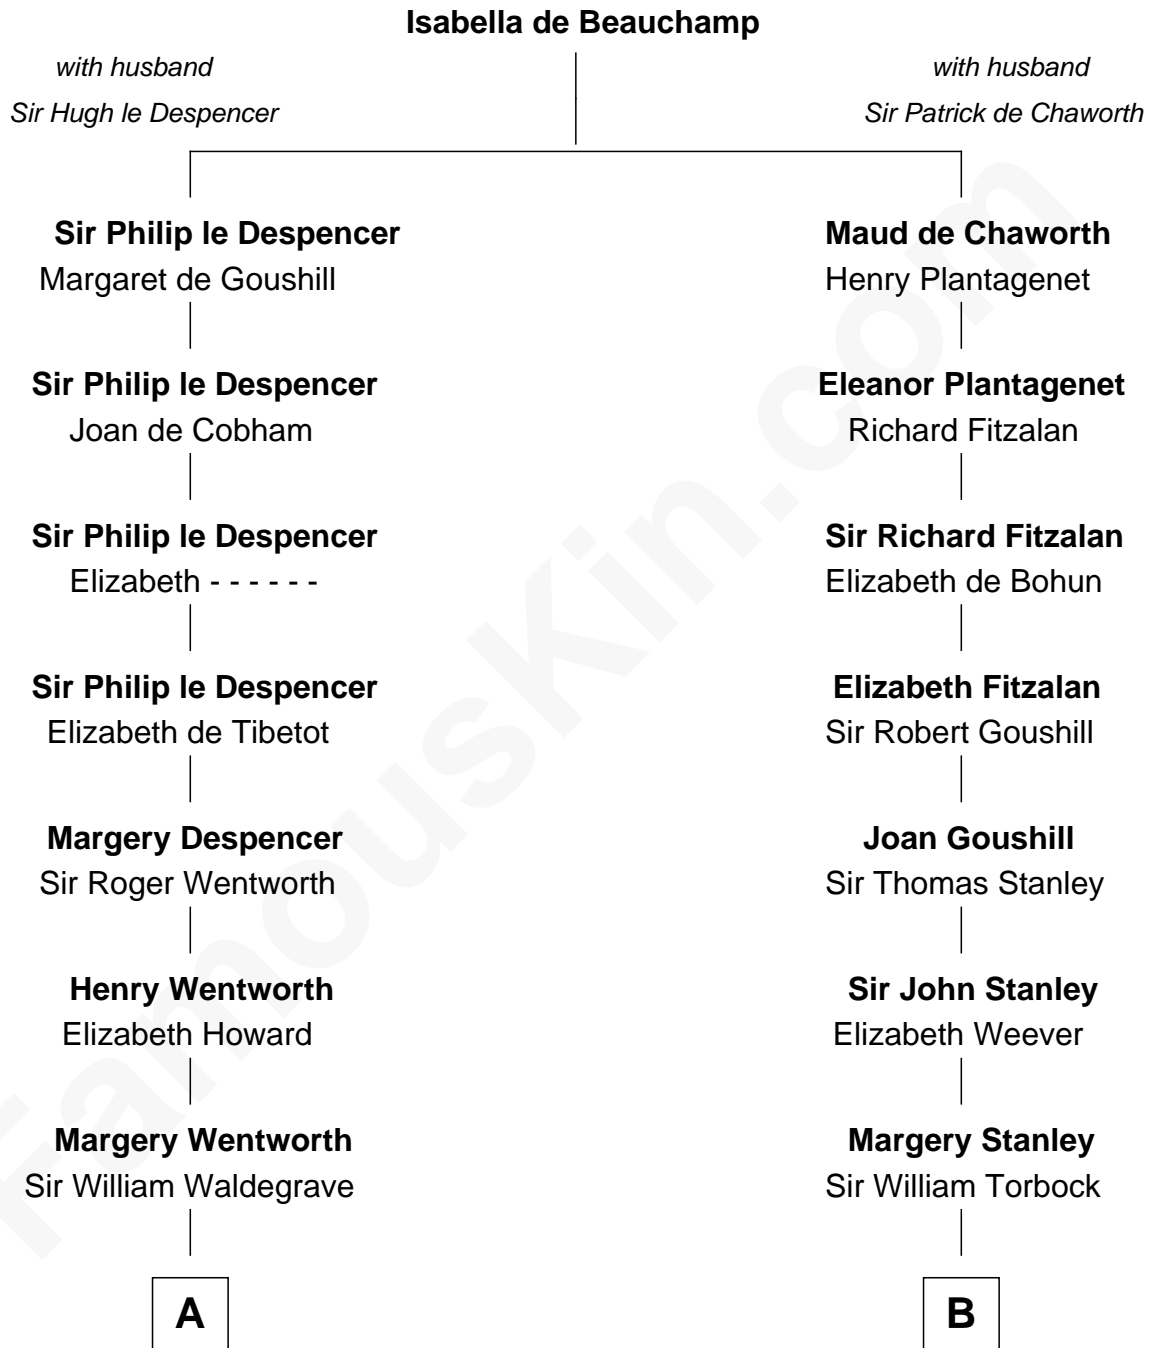

**FamousKin.com**  
**Relationship Chart of**  
**Maggie Gyllenhaal**  
*Movie Actress*

19th cousin 2 times removed of

**Buckminster Fuller**  
*Author, Architect, and Inventor*

**C**

**Anders Leonard Gyllenhaal**

Selma Amanda Nelson

**Leonard Ephraim Gyllenhaal**

Philo Pendleton

**Hugh Anders Gyllenhaal**

Virginia Lowrie Childs

**Stephen Roark Gyllenhaal**

Naomi Achs

**Maggie Gyllenhaal**