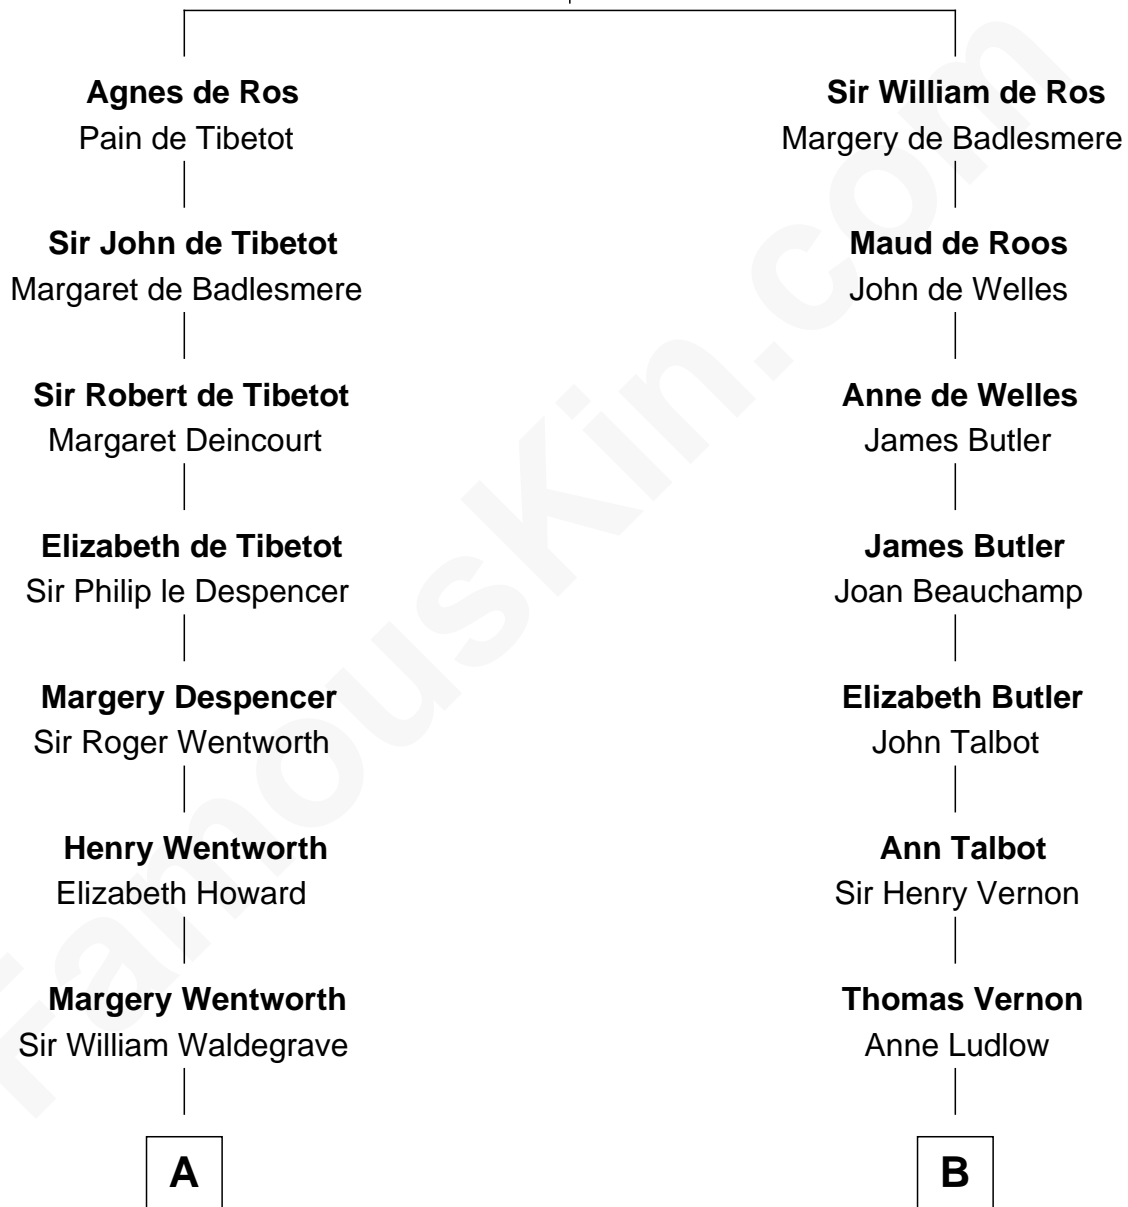

# FamousKin.com Relationship Chart of

**Maggie Gyllenhaal**

*Movie Actress*

21st cousin of

**Oliver Platt**

*Movie Actor*

**William de Ros**  
Maude de Vaux

**C**

**Anders Leonard Gyllenhaal**

Selma Amanda Nelson

**Leonard Ephraim Gyllenhaal**

Philo Pendleton

**Hugh Anders Gyllenhaal**

Virginia Lowrie Childs

**Stephen Roark Gyllenhaal**

Naomi Achs