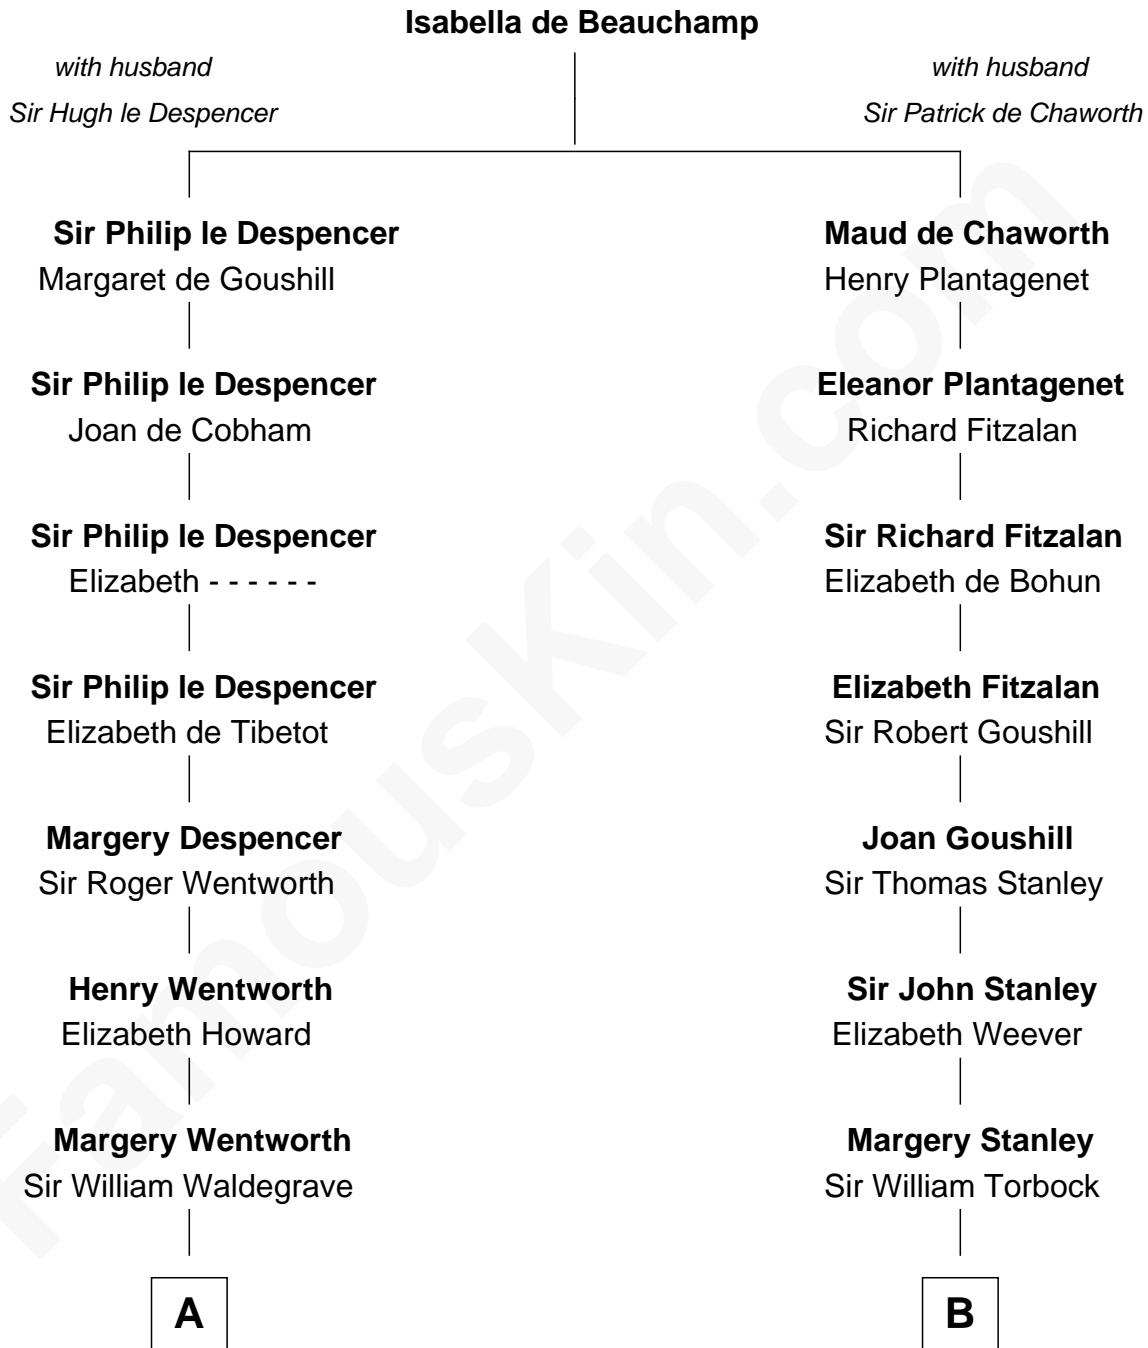

FamousKin.com
Relationship Chart of
Maggie Gyllenhaal
Movie Actress

19th cousin 2 times removed of

Thomas Hunt Morgan
Nobel Prize Winner in Physiology or Medicine

C

Anders Leonard Gyllenhaal

Selma Amanda Nelson