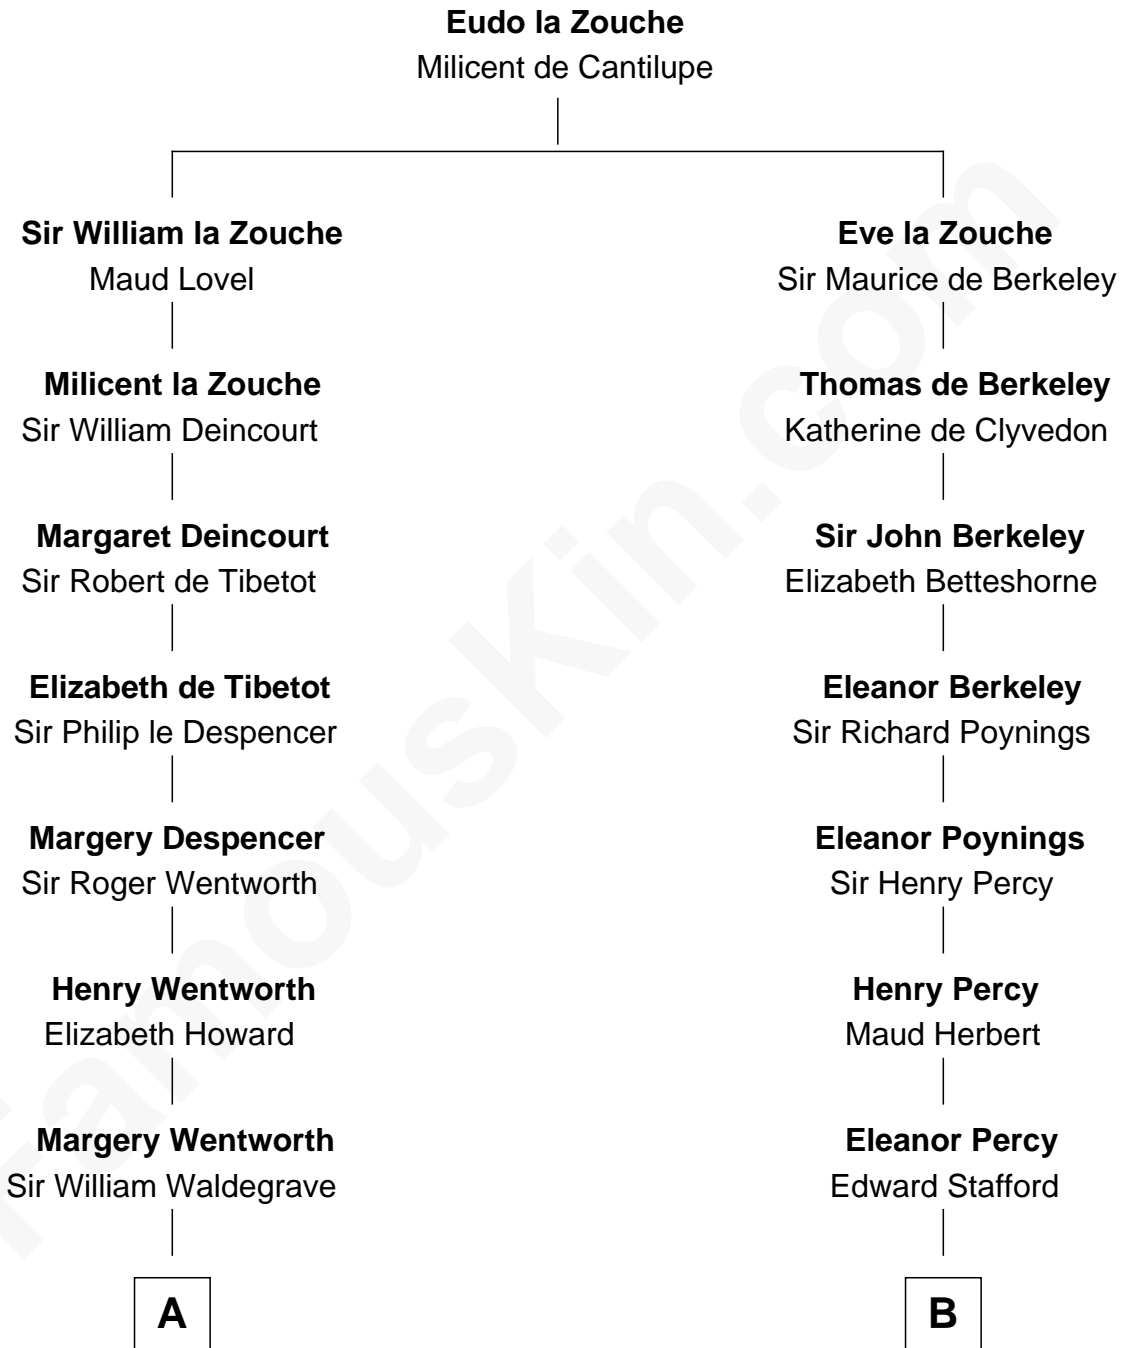

FamousKin.com Relationship Chart of

Maggie Gyllenhaal

Movie Actress

21st cousin of

Thomas Hunt Morgan

Nobel Prize Winner in Physiology or Medicine

C

Anders Leonard Gyllenhaal

Selma Amanda Nelson

Leonard Ephraim Gyllenhaal

Philo Pendleton

Hugh Anders Gyllenhaal

Virginia Lowrie Childs

Stephen Roark Gyllenhaal

Naomi Achs

Maggie Gyllenhaal