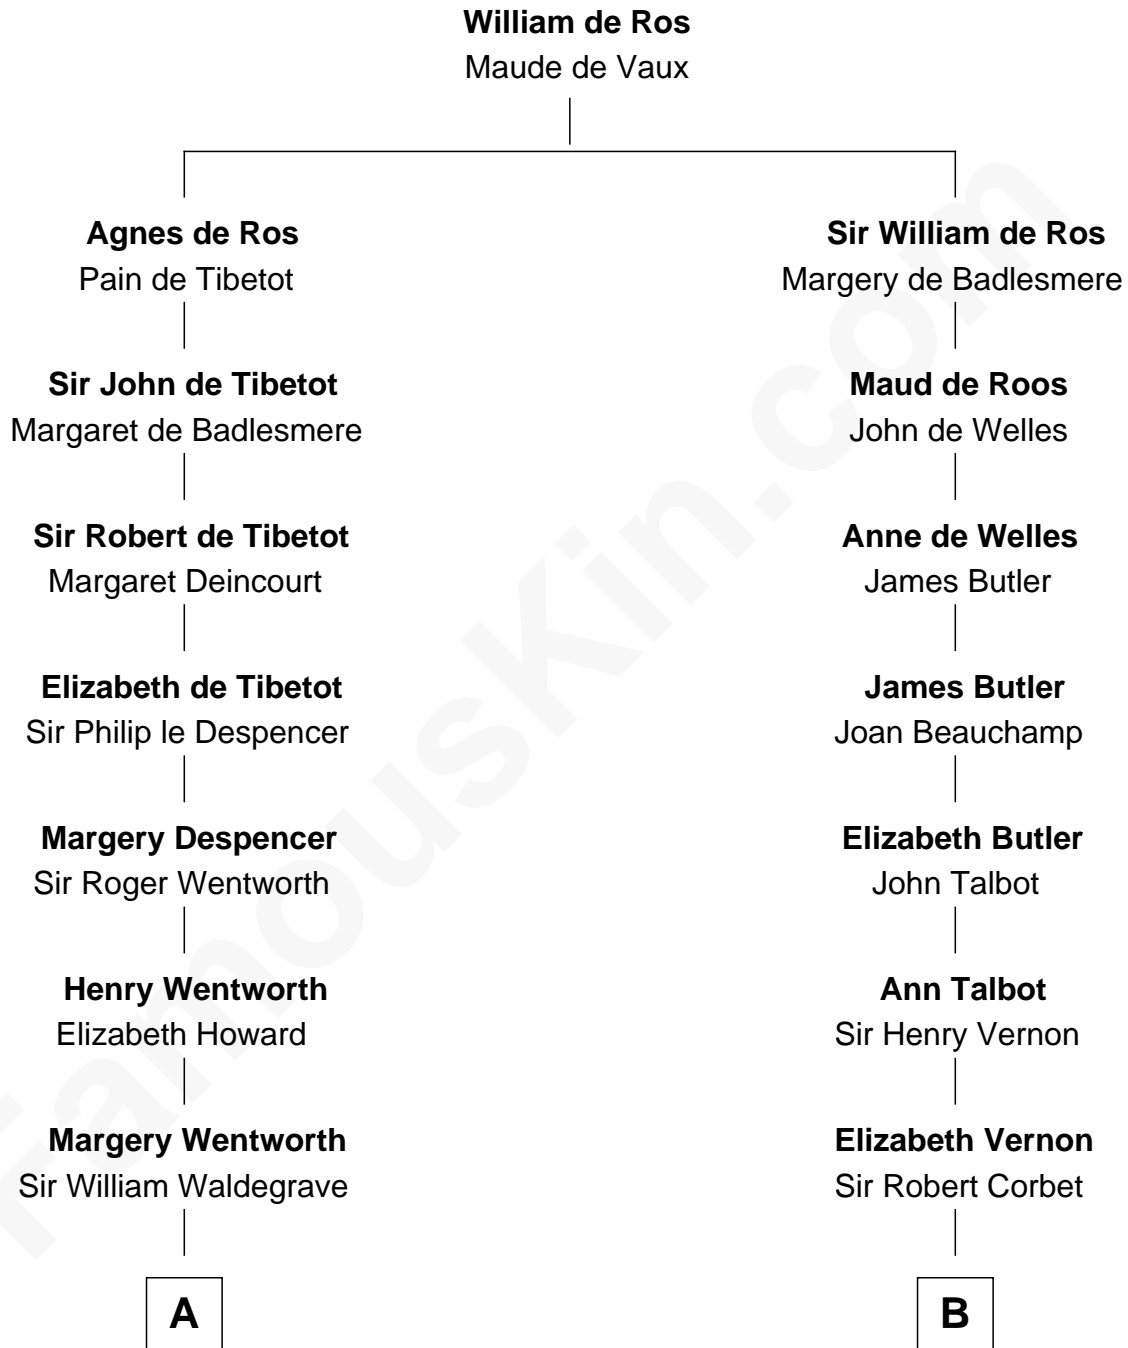

FamousKin.com
Relationship Chart of
Maggie Gyllenhaal
Movie Actress

18th cousin 3 times removed of
Marjorie Post
Founder of General Foods

C

Anders Leonard Gyllenhaal
Selma Amanda Nelson

Leonard Ephraim Gyllenhaal
Philo Pendleton

Hugh Anders Gyllenhaal
Virginia Lowrie Childs

Stephen Roark Gyllenhaal
Naomi Achs

Maggie Gyllenhaal
Movie Actress

D

Charles William Post
Elle Letitia Merriweather

Marjorie Post
Founder of General Foods

FamousKin.com