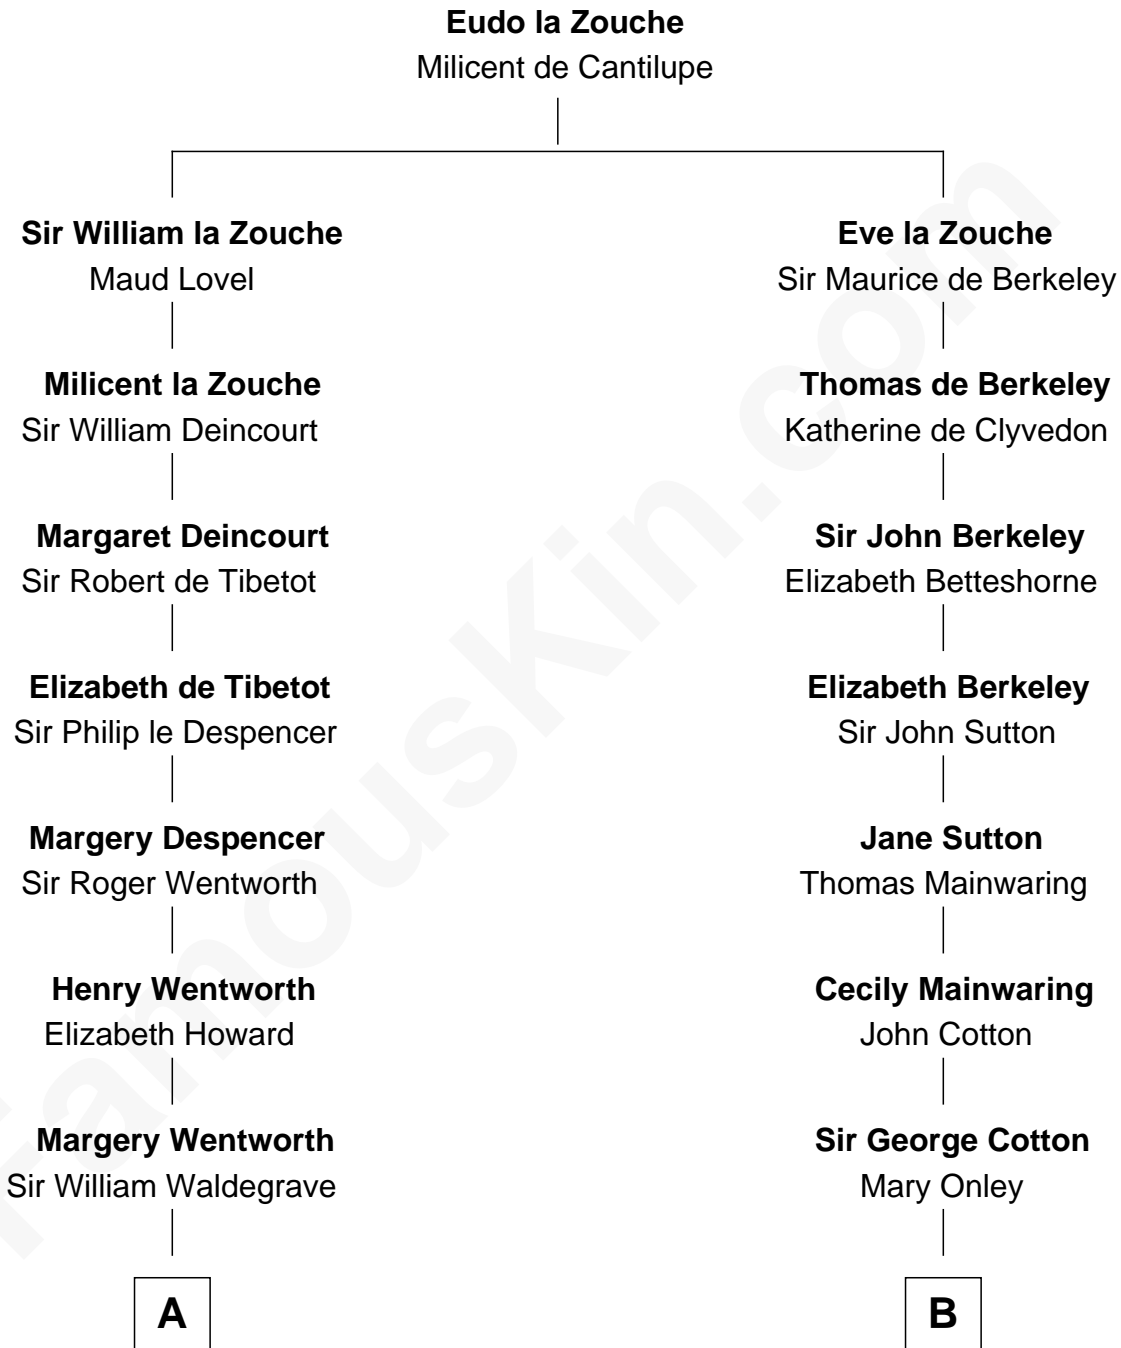

FamousKin.com
Relationship Chart of
Maggie Gyllenhaal
Movie Actress

16th cousin 5 times removed of
Marjorie Post
Founder of General Foods

C

Anders Leonard Gyllenhaal

Selma Amanda Nelson

Leonard Ephraim Gyllenhaal