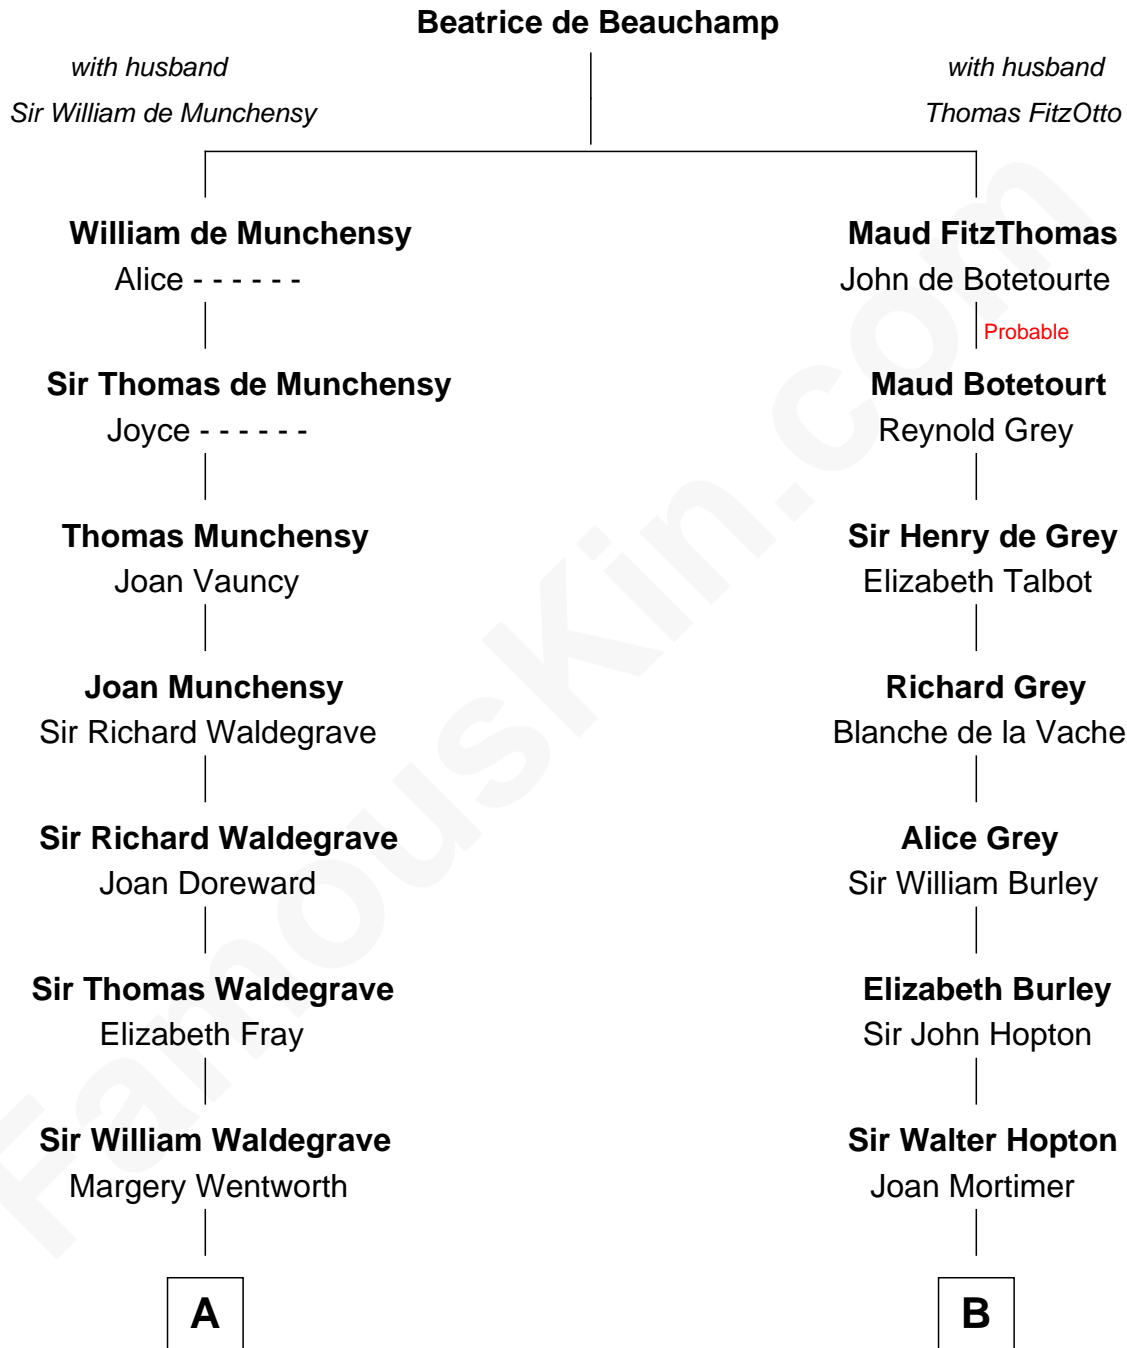

# FamousKin.com Relationship Chart of

**Maggie Gyllenhaal**

*Movie Actress*

21st cousin of

**C. W. Post**

*Founder of Post Cereals*

**C**

**Anders Leonard Gyllenhaal**

Selma Amanda Nelson

**Leonard Ephraim Gyllenhaal**

Philo Pendleton

**Hugh Anders Gyllenhaal**

Virginia Lowrie Childs

**Stephen Roark Gyllenhaal**

Naomi Achs

**Maggie Gyllenhaal**

*Movie Actress*

**D**

**Elizabeth Abell**

John Lathrop

**Azel Lathrop**

Elizabeth Hyde

**Erastus Lathrop**

Sarah Bailey