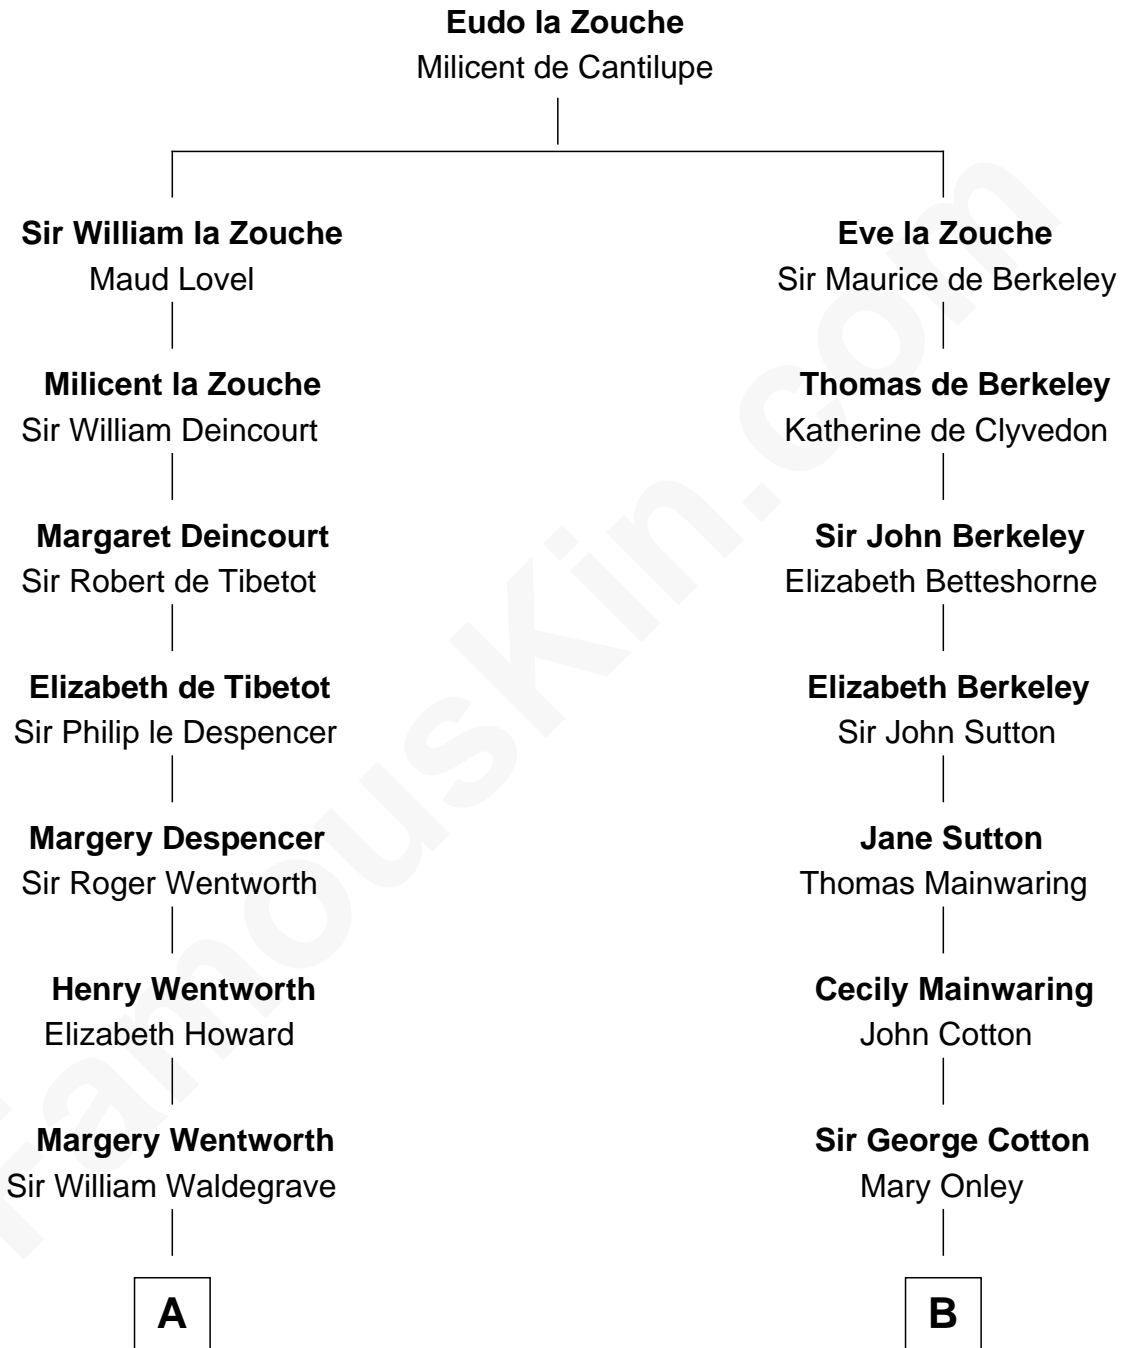

FamousKin.com
Relationship Chart of
Maggie Gyllenhaal
Movie Actress

15th cousin 6 times removed of
C. W. Post
Founder of Post Cereals

C

Anders Leonard Gyllenhaal

Selma Amanda Nelson

Leonard Ephraim Gyllenhaal