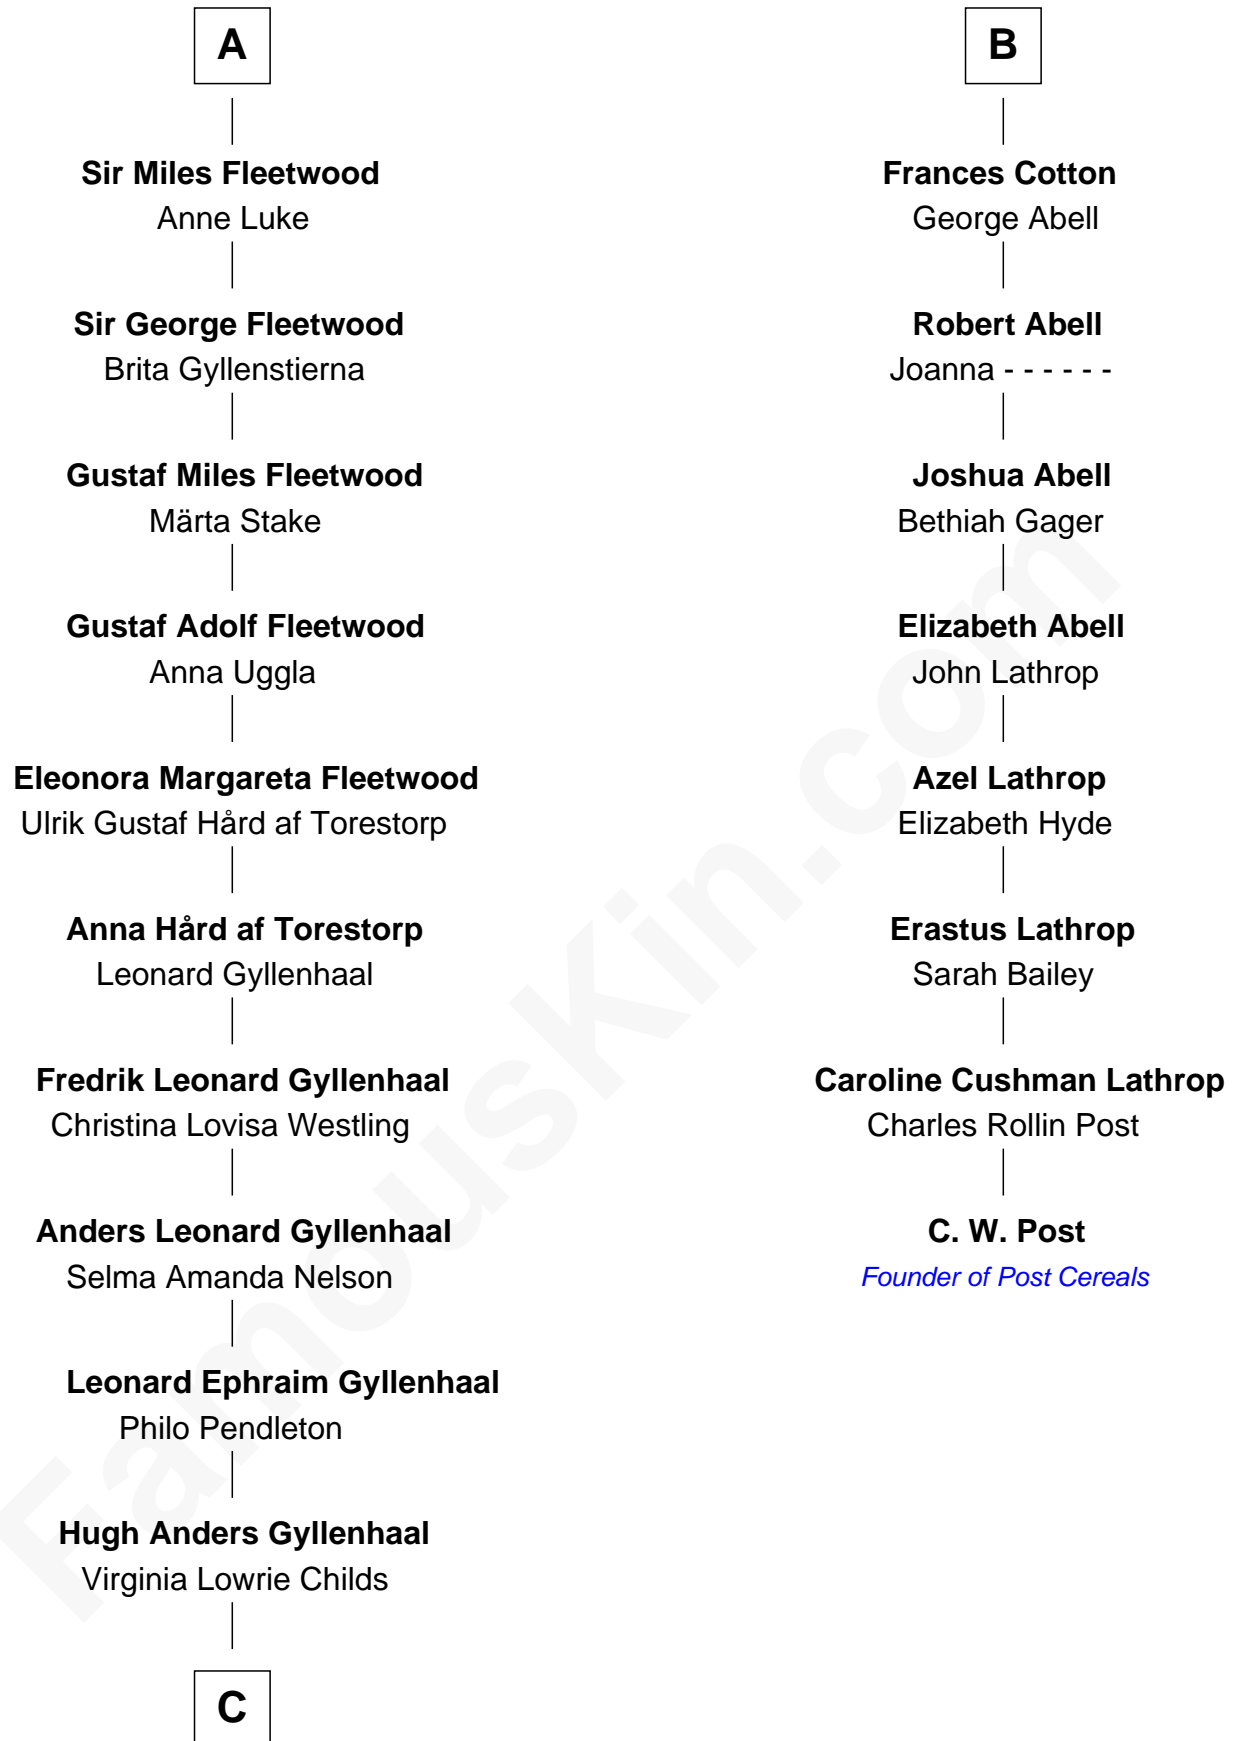

FamousKin.com
Relationship Chart of
Maggie Gyllenhaal
Movie Actress

14th cousin 4 times removed of

C. W. Post
Founder of Post Cereals

Sir Philip le Despencer
 Elizabeth - - - - -

Sir Philip le Despencer
 Elizabeth de Tibetot

Margery Despencer
 Sir Roger Wentworth

Henry Wentworth
 Elizabeth Howard

Margery Wentworth
 Sir William Waldegrave

Dorothy Waldegrave
 Sir John Spring

Bridget Spring
 Thomas Fleetwood

Sir William Fleetwood
 Jane Clifton

A

Alice le Despenser
 Sir John Sutton

Sir John Sutton
 Constance Blount

Sir John Sutton
 Elizabeth Berkeley

Jane Sutton
 Thomas Mainwaring

Cecily Mainwaring
 John Cotton

Sir George Cotton
 Mary Onley

Richard Cotton
 Mary Mainwaring

B

FamousKin.com