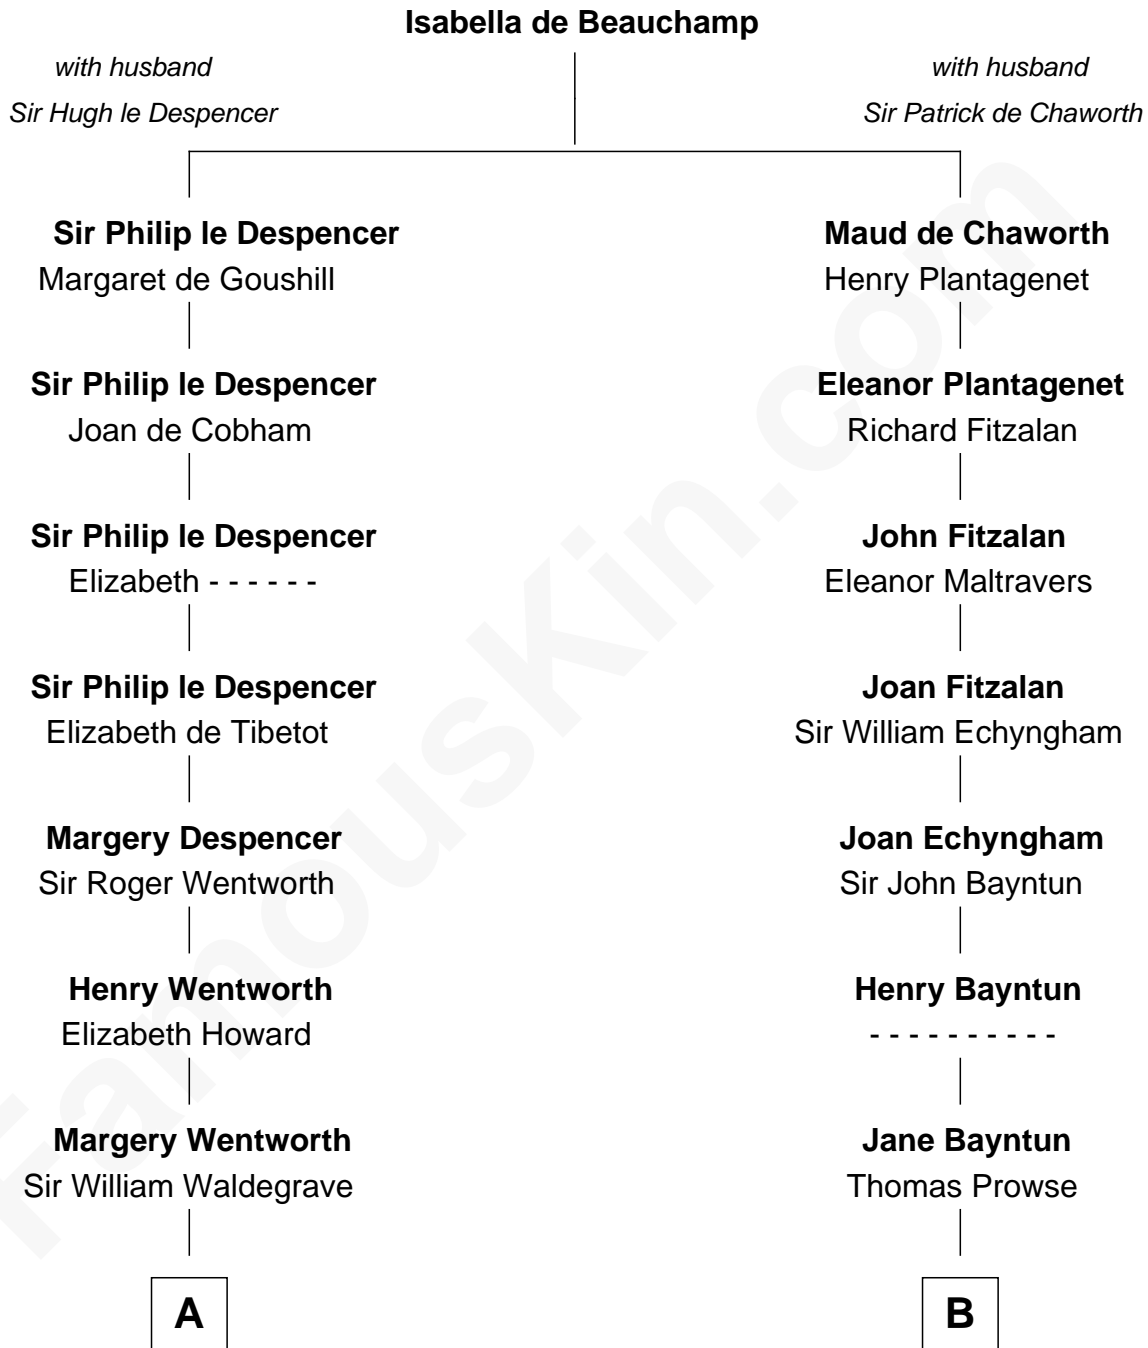

FamousKin.com
Relationship Chart of
Maggie Gyllenhaal
Movie Actress

20th cousin 1 time removed of
Pete Seeger
American Folk Singer

C

Anders Leonard Gyllenhaal
Selma Amanda Nelson

Leonard Ephraim Gyllenhaal
Philo Pendleton

Hugh Anders Gyllenhaal
Virginia Lowrie Childs

Stephen Roark Gyllenhaal
Naomi Achs

Maggie Gyllenhaal
Movie Actress

D

Elsie Thwing Simmons
Albert Adams

Elsie Simmons Adams
Charles Louis Seeger

Charles Louis Seeger
Constance de Clyver Edson

Pete Seeger
American Folk Singer

FamousKin.com