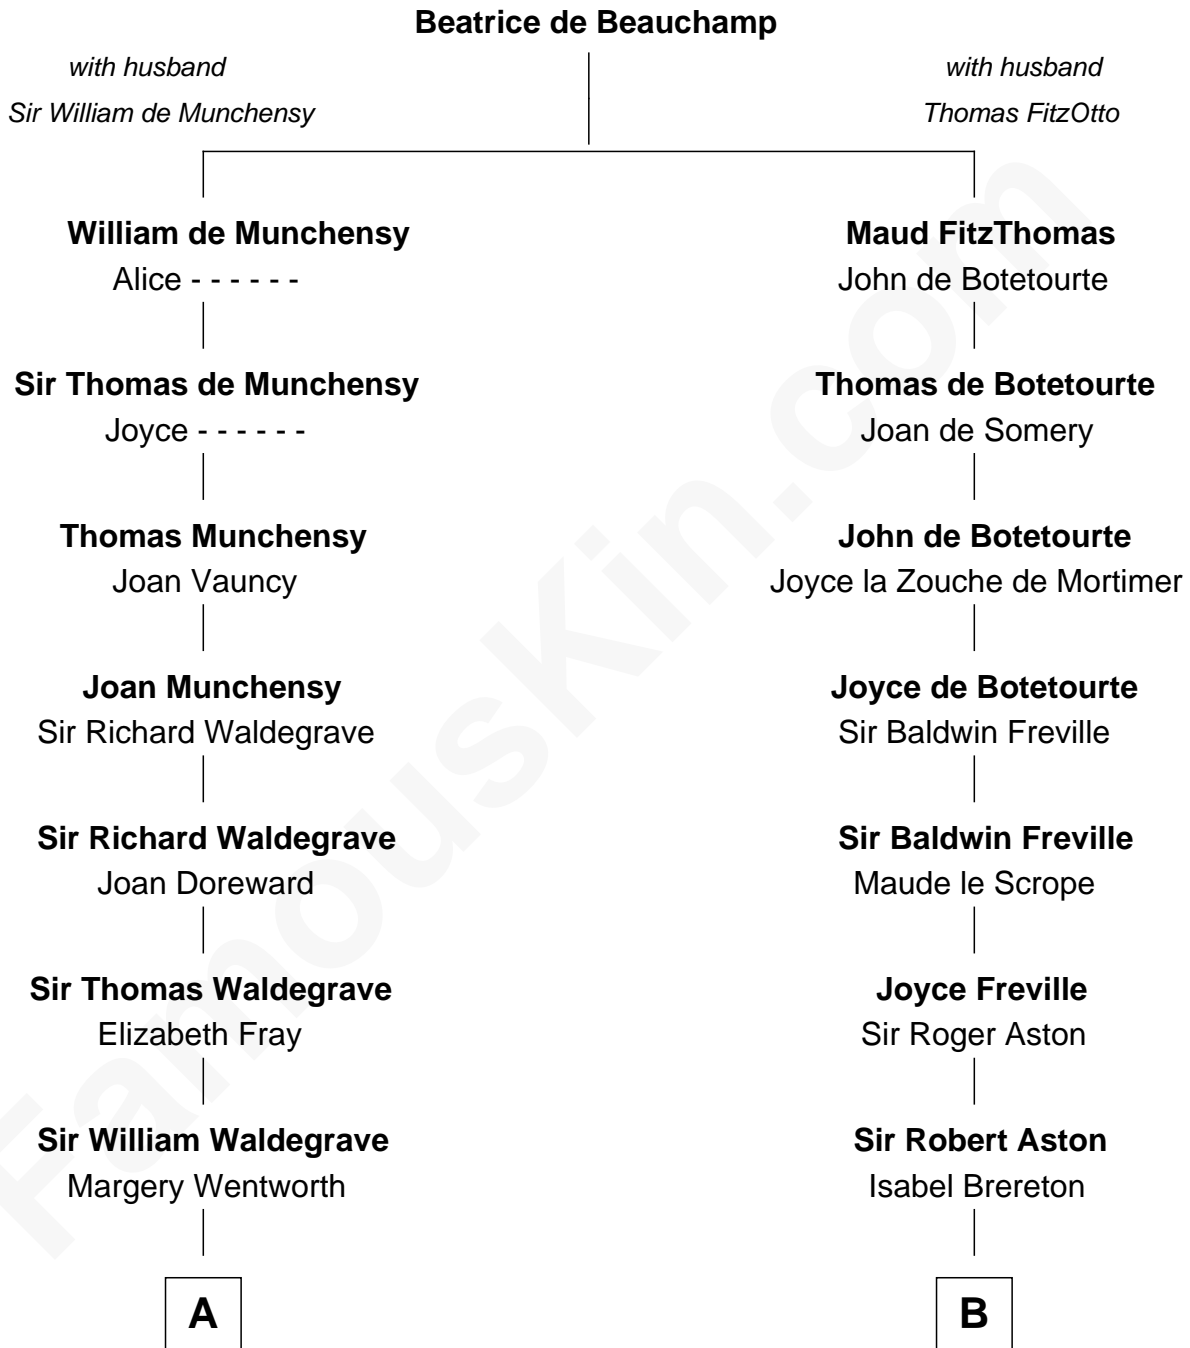

**FamousKin.com**  
**Relationship Chart of**  
**Maggie Gyllenhaal**  
*Movie Actress*

19th cousin 2 times removed of  
**Henry Lee III**  
*9th Governor of Virginia*

**C**

**Anders Leonard Gyllenhaal**  
Selma Amanda Nelson

**Leonard Ephraim Gyllenhaal**  
Philo Pendleton

**Hugh Anders Gyllenhaal**  
Virginia Lowrie Childs

**Stephen Roark Gyllenhaal**  
Naomi Achs

**Maggie Gyllenhaal**  
*Movie Actress*

**D**

**Henry Lee**  
Mary Bland

**Col. Henry Lee**  
Lucy Grymes

**Henry Lee III**  
*Light-Horse Harry*

FamousKin.com